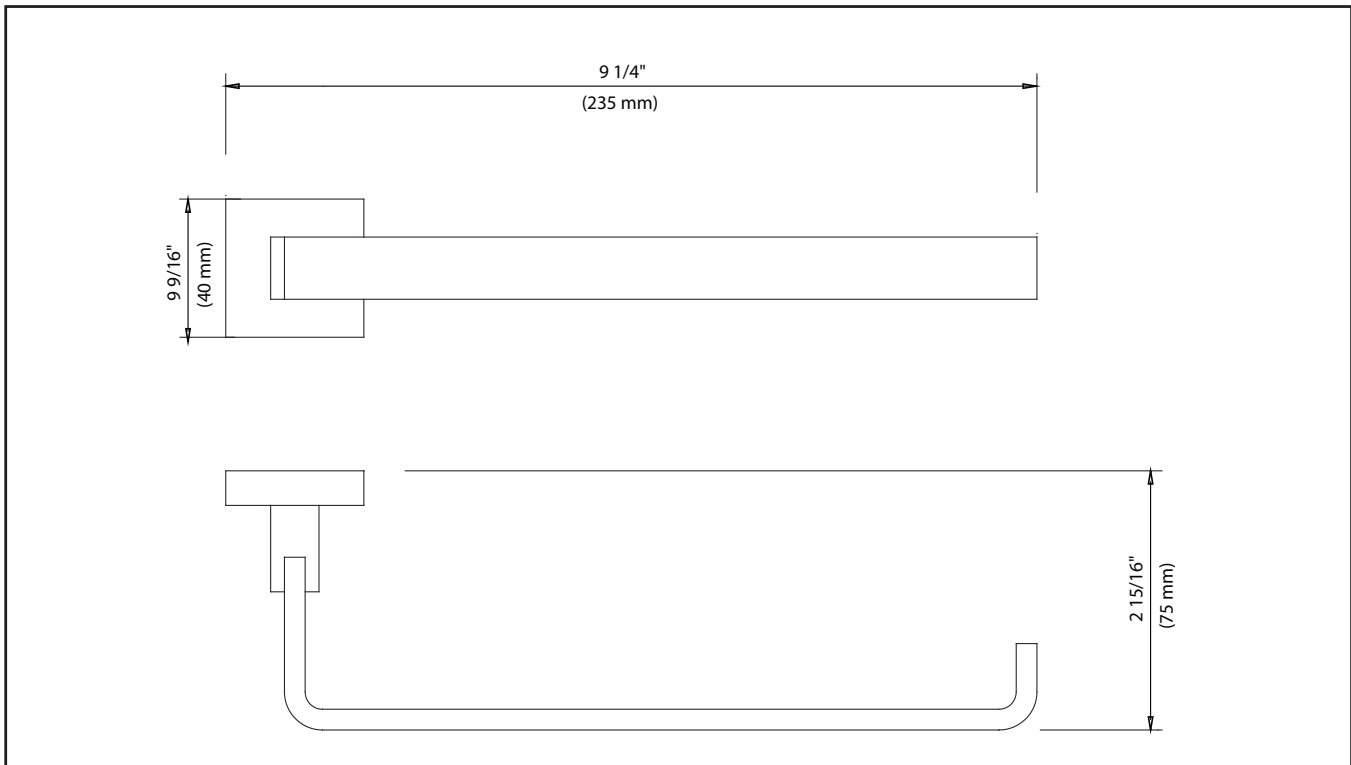

KEA-14425

Aura Bathroom Accessories - Towel Ring

Kräus®

SPECIFICATION SHEET

Finish

- Brushed Nickel
- Chrome

Material

Brass

Features

- Solid Brass Construction
- Sleek Design Coordinates w/ a Variety of Décor Styles
- Easy-to-Clean Finish is Corrosion & Rust-Resistant
- All Mounting Hardware Included for Easy Installation

Kraus Limited Lifetime Warranty: See website for details www.kraususa.com

1.800.775.0703 / customerservice@kraususa.com

REV. August 17, 2016