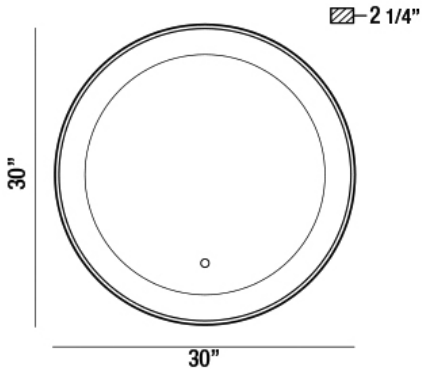

## Product Details

Finish	:	Black
Diameter	:	30"
Max Extension	:	2.25"
Est. Weight	:	28.6 lbs
IP Rating	:	20
Approval	:	cULus

## TECHNICAL DETAILS

Power Wire Length	:	30"
-------------------	---	-----