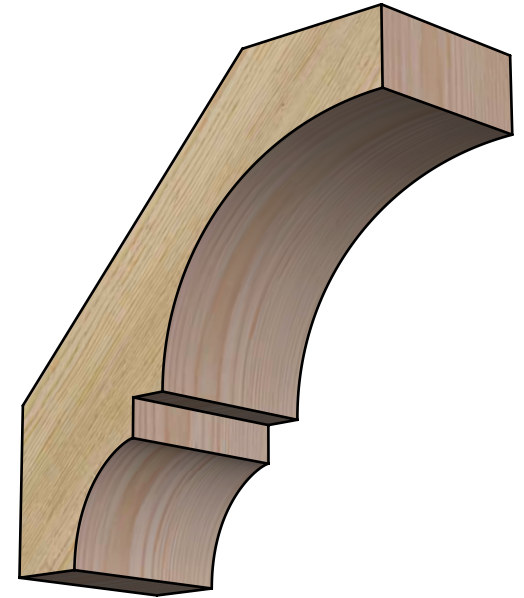

BRC04X10X10BOA00RDF

4"W X 10"D X 10"H BALBOA ROUGH SAWN BRACE, DOUGLAS FIR

SIDE

FRONT

EKENA MILLWORK
2300 WEST MAIN ST.
CLARKSVILLE, TX 75426
TOLL FREE: 866-607-0453
WWW.EKENAMILLWORK.COM

NOTES

1. INSTALLATION TO BE COMPLETED IN ACCORDANCE WITH MANUFACTURER'S SPECIFICATIONS.
2. DRAWING MAY NOT BE TO SCALE
3. THIS DRAWING IS INTENDED FOR DESIGN AND PLANNING PURPOSES ONLY.
4. ALL INFORMATION CONTAINED HEREIN WAS CURRENT AT THE TIME OF DEVELOPMENT BUT MUST BE REVIEWED AND APPROVED BY THE PRODUCT MANUFACTURER TO BE CONSIDERED ACCURATE.
5. PRODUCTS ARE NOT KILN DRIED. THIS ITEM IS UNIQUE AND WILL CONTAIN THE NATURAL VARIATIONS THAT THE WOOD SPECIES OFFERS. THIS MAY RESULT IN VARIATIONS UP TO 1/4"