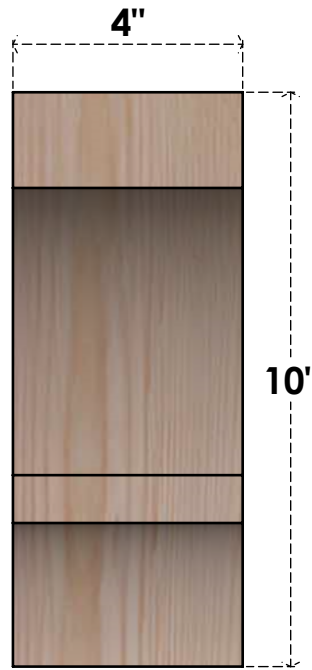

BRC04X10X10BOA00RDF

4"W X 10"D X 10"H BALBOA ROUGH SAWN BRACE, DOUGLAS FIR

SIDE

FRONT

EKENA MILLWORK
2300 WEST MAIN ST.
CLARKSVILLE, TX 75426
TOLL FREE: 866-607-0453
WWW.EKENAMILLWORK.COM

NOTES

1. INSTALLATION TO BE COMPLETED IN ACCORDANCE WITH MANUFACTURER'S SPECIFICATIONS.
2. DRAWING MAY NOT BE TO SCALE
3. THIS DRAWING IS INTENDED FOR DESIGN AND PLANNING PURPOSES ONLY.
4. ALL INFORMATION CONTAINED HEREIN WAS CURRENT AT THE TIME OF DEVELOPMENT BUT MUST BE REVIEWED AND APPROVED BY THE PRODUCT MANUFACTURER TO BE CONSIDERED ACCURATE.
5. PRODUCTS ARE NOT KILN DRIED. THIS ITEM IS UNIQUE AND WILL CONTAIN THE NATURAL VARIATIONS THAT THE WOOD SPECIES OFFERS. THIS MAY RESULT IN VARIATIONS UP TO 1/4"