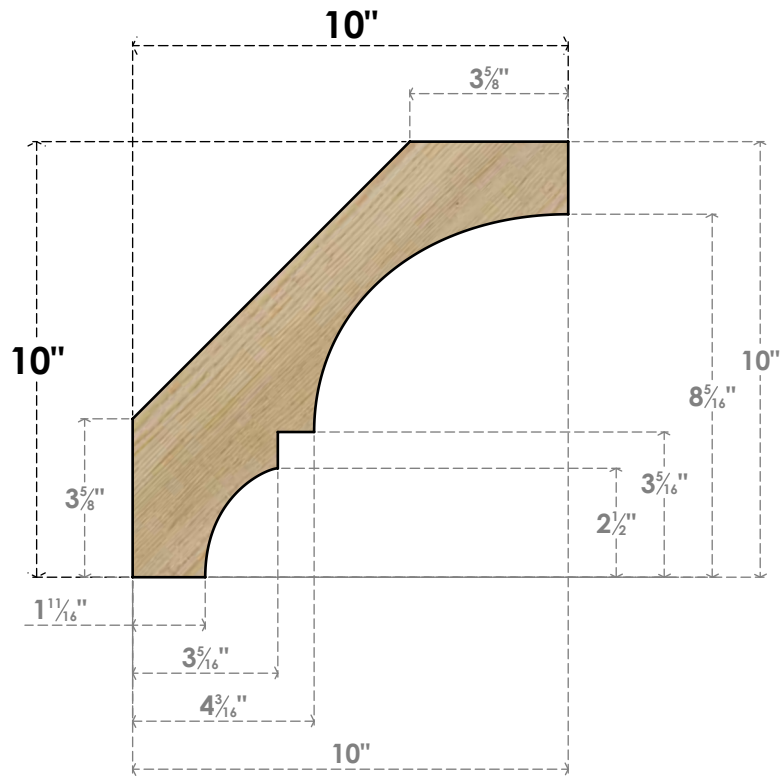

BRC04X10X10BOA00RDF

4"W X 10"D X 10"H BALBOA ROUGH SAWN BRACE, DOUGLAS FIR

SIDE

FRONT

EKENA MILLWORK
2300 WEST MAIN ST.
CLARKSVILLE, TX 75426
TOLL FREE: 866-607-0453
WWW.EKENAMILLWORK.COM

NOTES

1. INSTALLATION TO BE COMPLETED IN ACCORDANCE WITH MANUFACTURER'S SPECIFICATIONS.
2. DRAWING MAY NOT BE TO SCALE
3. THIS DRAWING IS INTENDED FOR DESIGN AND PLANNING PURPOSES ONLY.
4. ALL INFORMATION CONTAINED HEREIN WAS CURRENT AT THE TIME OF DEVELOPMENT BUT MUST BE REVIEWED AND APPROVED BY THE PRODUCT MANUFACTURER TO BE CONSIDERED ACCURATE.
5. PRODUCTS ARE NOT KILN DRIED. THIS ITEM IS UNIQUE AND WILL CONTAIN THE NATURAL VARIATIONS THAT THE WOOD SPECIES OFFERS. THIS MAY RESULT IN VARIATIONS UP TO 1/4"