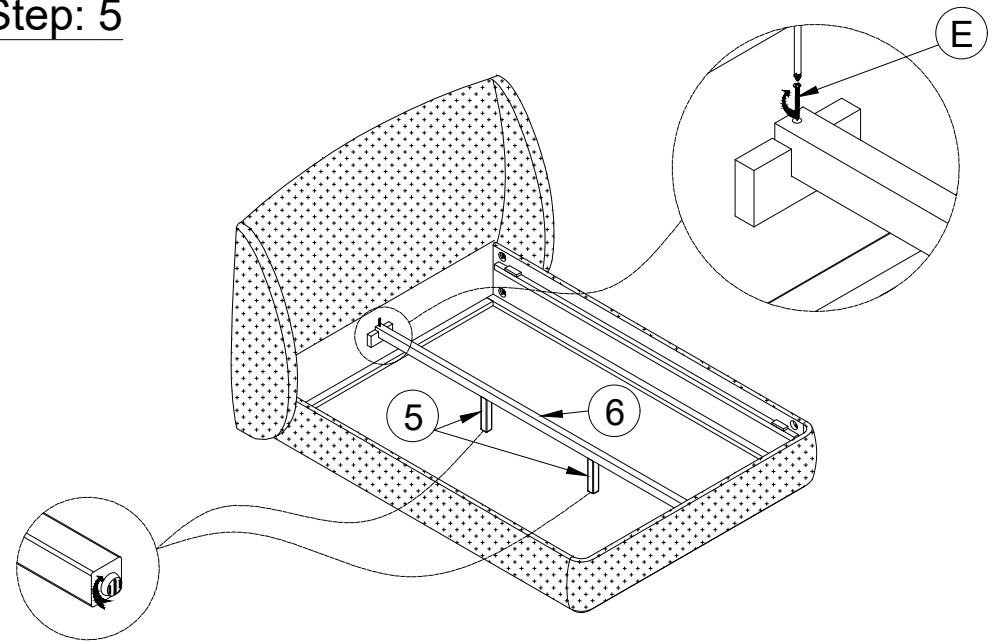

ASSEMBLY INSTRUCTION MAEVE UPHOLSTERED QUEEN BED

Name of Hardware			
A		Stud Bolts M8 x 80	8
B		Nuts M8	8
C		Lock Washer M8	8
D		Curved Washers	8
E		Long Screw M4x60	2
F		Short Screw M4x30	8
G		Wrench K13	1

Step: 1

Step: 2

Step: 3

ASSEMBLY INSTRUCTION MAEVE UPHOLSTERED QUEEN BED

Step: 4

Step: 5

Step: 6

Step: 7