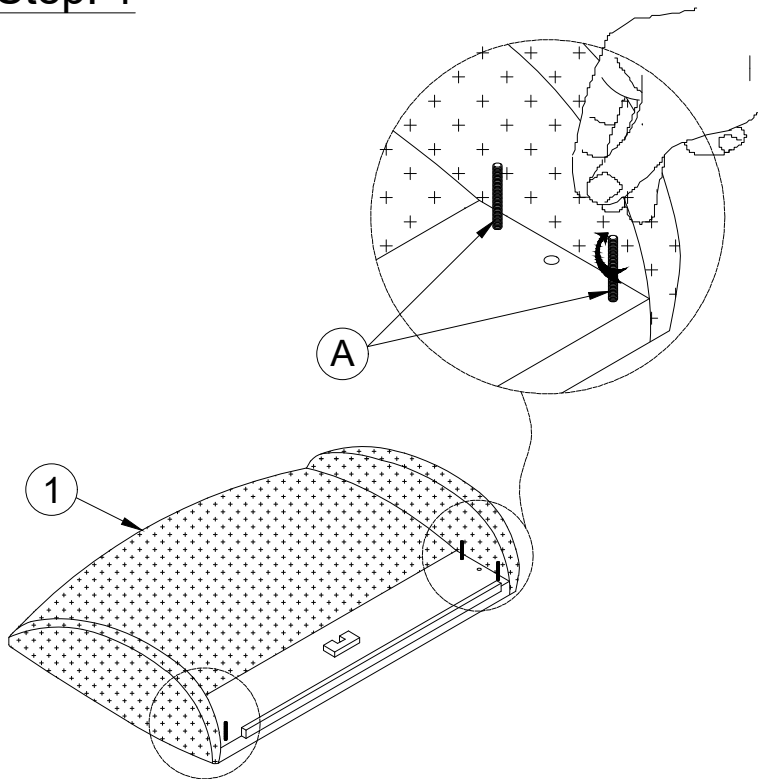

ASSEMBLY INSTRUCTION MAEVE UPHOLSTERED QUEEN BED

Name of Hardware			
A		Stud Bolts M8 x 80	8
B		Nuts M8	8
C		Lock Washer M8	8
D		Curved Washers	8
E		Long Screw M4x60	2
F		Short Screw M4x30	8
G		Wrench K13	1

Step: 1

Step: 2

Step: 3

ASSEMBLY INSTRUCTION MAEVE UPHOLSTERED QUEEN BED

Step: 4

Step: 5

Step: 6

Step: 7