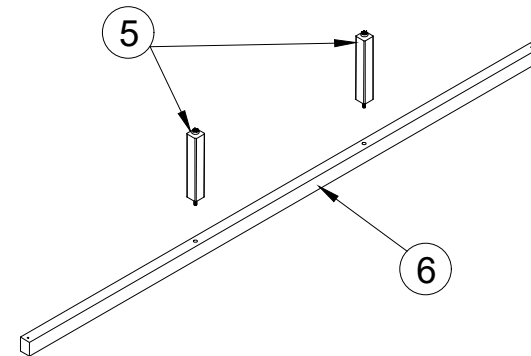

ASSEMBLY INSTRUCTION MAEVE UPHOLSTERED QUEEN BED

Name of Hardware			
A		Stud Bolts M8 x 80	8
B		Nuts M8	8
C		Lock Washer M8	8
D		Curved Washers	8
E		Long Screw M4x60	2
F		Short Screw M4x30	8
G		Wrench K13	1

Step: 1

Step: 2

Step: 3

ASSEMBLY INSTRUCTION MAEVE UPHOLSTERED QUEEN BED

Step: 4

Step: 5

Step: 6

Step: 7