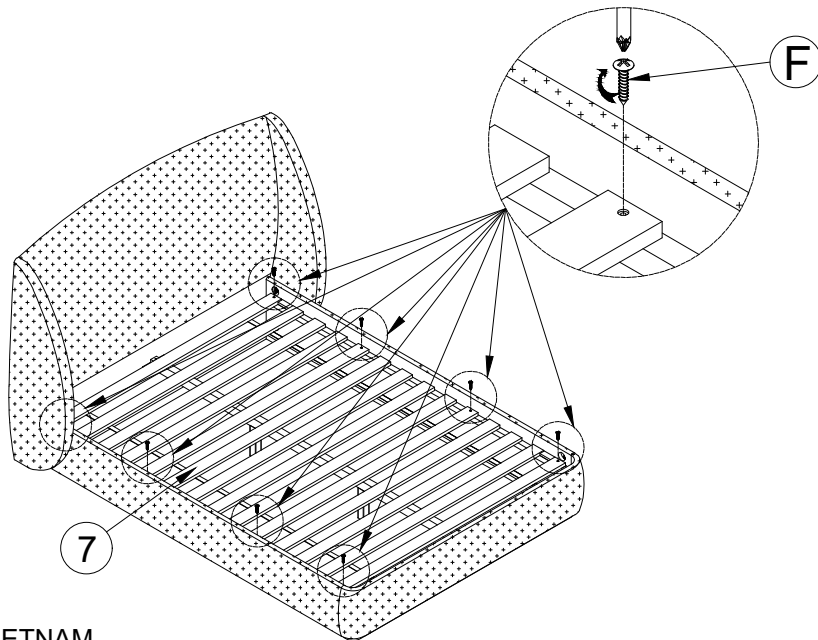

ASSEMBLY INSTRUCTION MAEVE UPHOLSTERED QUEEN BED

Name of Hardware			
A		Stud Bolts M8 x 80	8
B		Nuts M8	8
C		Lock Washer M8	8
D		Curved Washers	8
E		Long Screw M4x60	2
F		Short Screw M4x30	8
G		Wrench K13	1

Step: 1

Step: 2

Step: 3

ASSEMBLY INSTRUCTION MAEVE UPHOLSTERED QUEEN BED

Step: 4

Step: 5

Step: 6

Step: 7