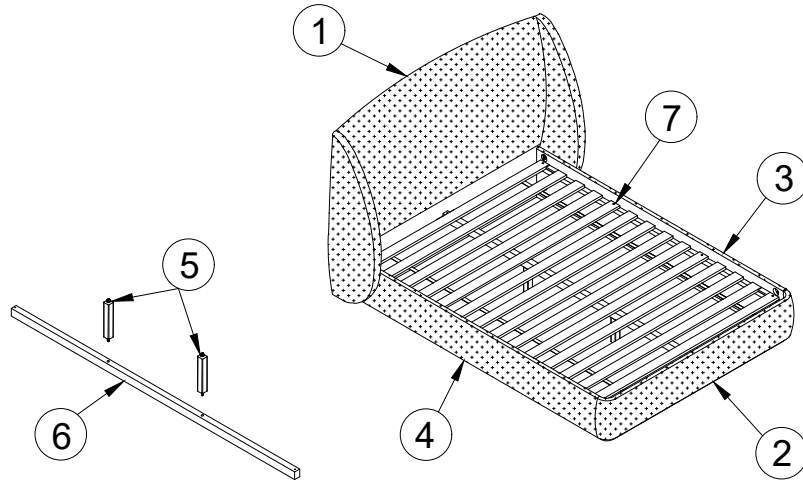

ASSEMBLY INSTRUCTION MAEVE UPHOLSTERED QUEEN BED

Name of Hardware			
A		Stud Bolts M8 x 80	8
B		Nuts M8	8
C		Lock Washer M8	8
D		Curved Washers	8
E		Long Screw M4x60	2
F		Short Screw M4x30	8
G		Wrench K13	1

Step: 1

Step: 2

Step: 3

ASSEMBLY INSTRUCTION MAEVE UPHOLSTERED QUEEN BED

Step: 4

Step: 5

Step: 6

Step: 7