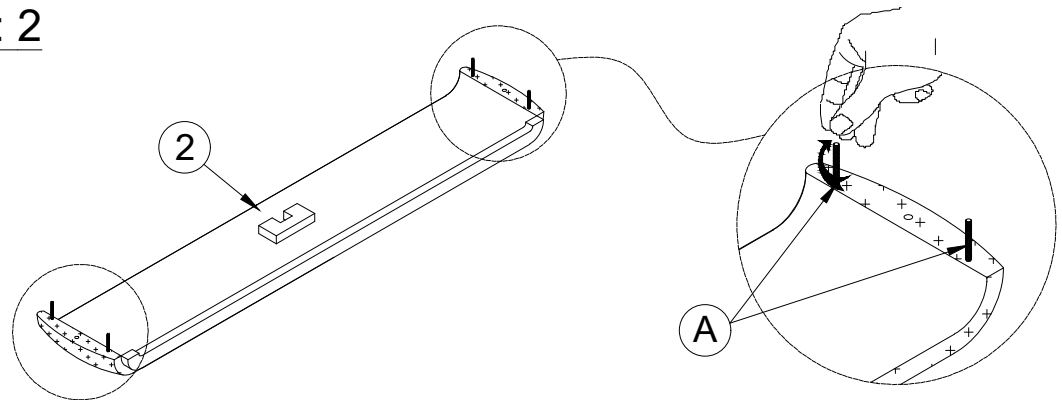

ASSEMBLY INSTRUCTION MAEVE UPHOLSTERED QUEEN BED

Name of Hardware			
A		Stud Bolts M8 x 80	8
B		Nuts M8	8
C		Lock Washer M8	8
D		Curved Washers	8
E		Long Screw M4x60	2
F		Short Screw M4x30	8
G		Wrench K13	1

Step: 1

Step: 2

Step: 3

ASSEMBLY INSTRUCTION MAEVE UPHOLSTERED QUEEN BED

Step: 4

Step: 5

Step: 6

Step: 7