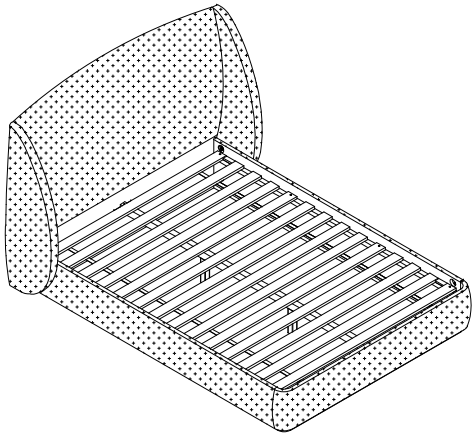

ASSEMBLY INSTRUCTION MAEVE UPHOLSTERED QUEEN BED

Name of Hardware			
A		Stud Bolts M8 x 80	8
B		Nuts M8	8
C		Lock Washer M8	8
D		Curved Washers	8
E		Long Screw M4x60	2
F		Short Screw M4x30	8
G		Wrench K13	1

Step: 1

Step: 2

Step: 3

ASSEMBLY INSTRUCTION MAEVE UPHOLSTERED QUEEN BED

Step: 4

Step: 5

Step: 6

Step: 7