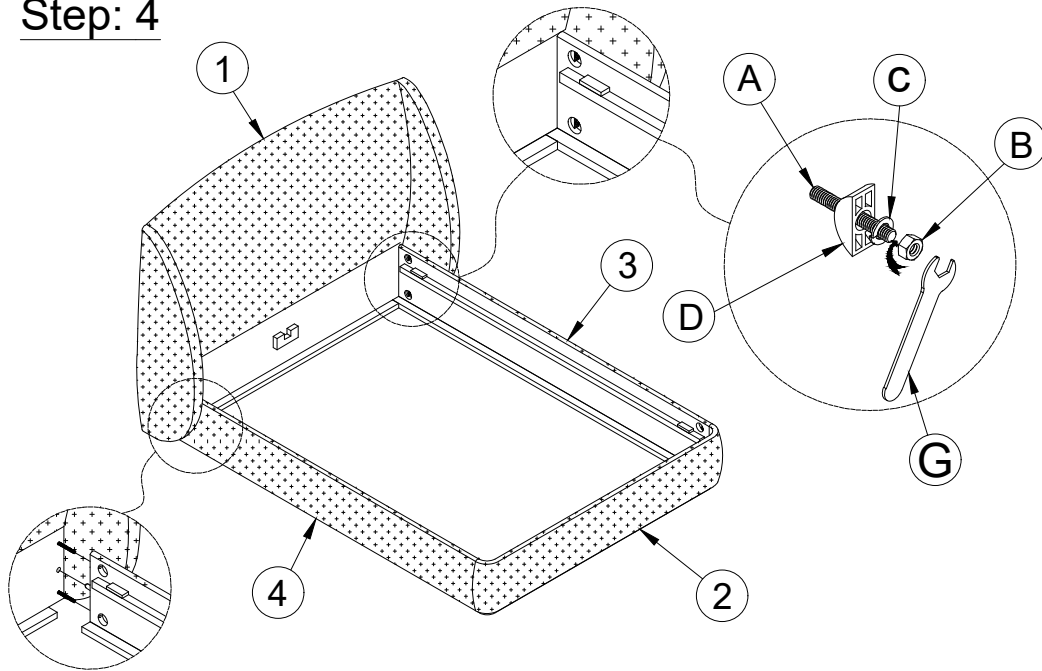

ASSEMBLY INSTRUCTION MAEVE UPHOLSTERED QUEEN BED

Name of Hardware			
A		Stud Bolts M8 x 80	8
B		Nuts M8	8
C		Lock Washer M8	8
D		Curved Washers	8
E		Long Screw M4x60	2
F		Short Screw M4x30	8
G		Wrench K13	1

Step: 1

Step: 2

Step: 3

ASSEMBLY INSTRUCTION MAEVE UPHOLSTERED QUEEN BED

Step: 4

Step: 5

Step: 6

Step: 7