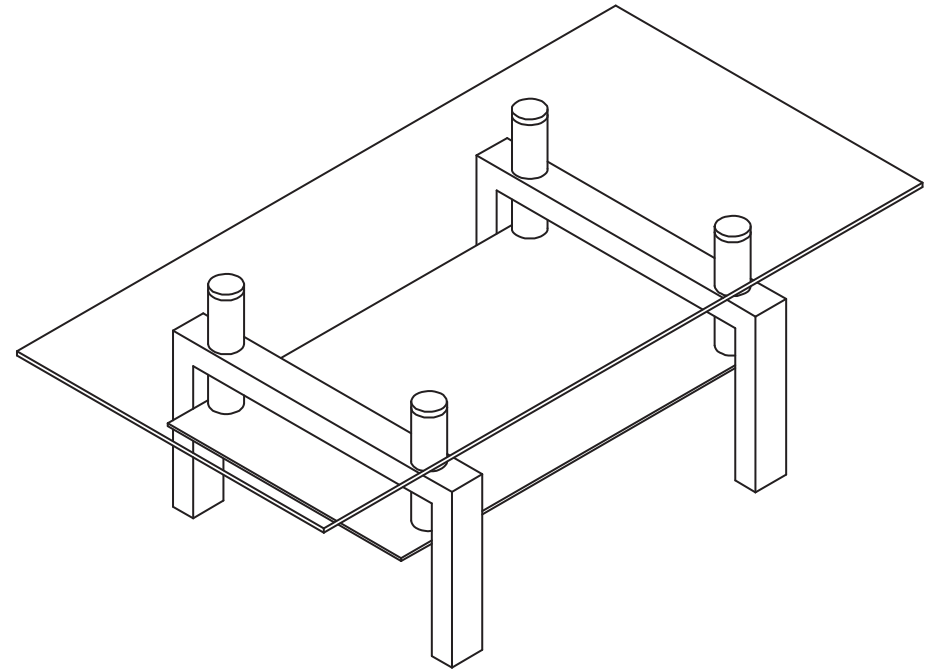

COMPONENTS LIST

1	Top Glass		x1
---	-----------	--	----

2	Mid+Bot Glass		x1
---	---------------	---	----

3	Tube#1		x2
---	--------	---	----

A	Plastic washer		x4
---	----------------	---	----

B	Metal washer		x4
---	--------------	---	----

C	Nut		x4
---	-----	---	----

4	Tube#2		4.1inch x4
---	--------	--	------------

5	Tube#3		2.95inch x4
---	--------	---	-------------

6	Bolt		x4
---	------	---	----

D	Allen Key		x1
---	-----------	---	----

E	Plastic Spacer		x12
---	----------------	---	-----