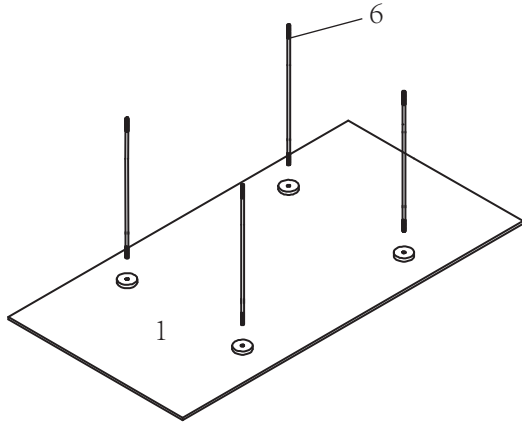

COMPONENTS LIST

1	Top Glass		x1
---	-----------	--	----

2	Mid+Bot Glass		x1
---	---------------	---	----

3	Tube#1		x2
---	--------	---	----

A	Plastic washer		x4
---	----------------	---	----

B	Metal washer		x4
---	--------------	---	----

C	Nut		x4
---	-----	---	----

4	Tube#2		4.1inch x4
---	--------	--	------------

5	Tube#3		2.95inch x4
---	--------	---	-------------

6	Bolt		x4
---	------	---	----

D	Allen Key		x1
---	-----------	---	----

E	Plastic Spacer		x12
---	----------------	---	-----

1

1	Top Glass	 x1	6	Bolt	 x4
----------	------------------	--	----------	-------------	--

2

4	Tube#2	 4.1inch x4	E	Plastic Spacer	 x4
----------	---------------	--	----------	-----------------------	--

3

3	Tube#1	 x2
----------	---------------	--