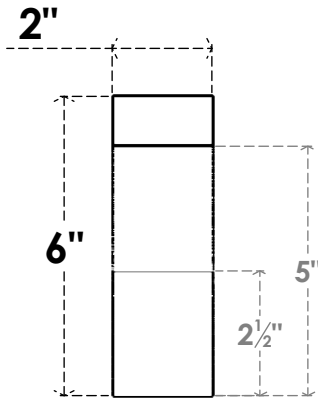

ITEM NUMBER: RFTURS020X06000X20000X006GAR00RCPR

2"W X 6"H X 20"L TIMBERTHANE ROUGH CEDAR GARNER FAUX WOOD SOLID RAFTER TAIL, 6"L END, PRIMED TAN

SIDE PROFILE

FRONT PROFILE

ISOMETRIC

GENERATED DATE : 03/02/2023