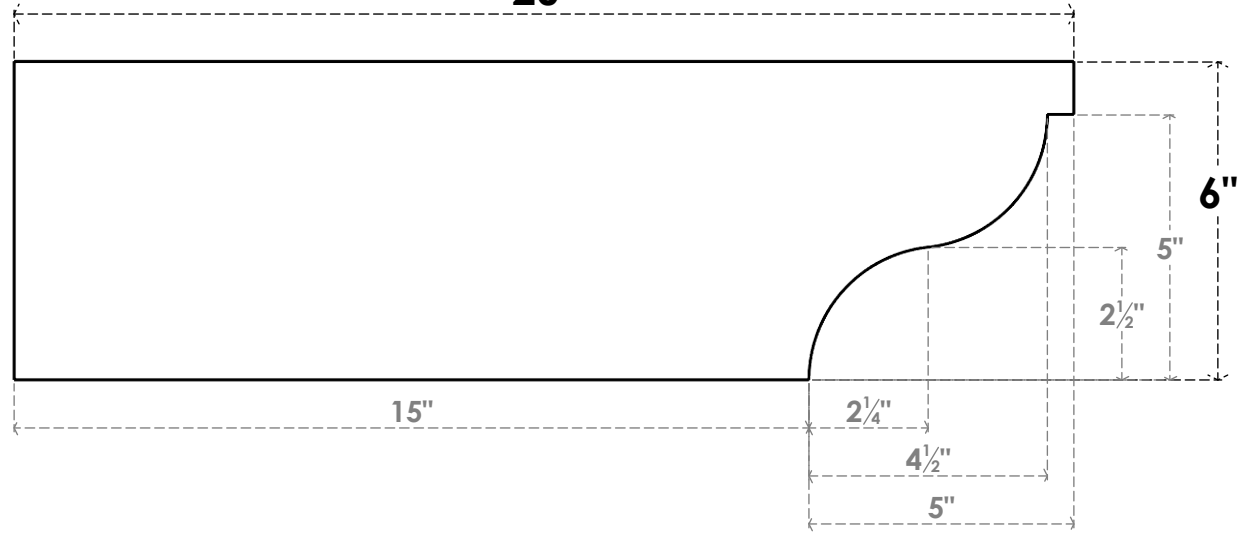

ITEM NUMBER: RFTURS020X06000X20000X006GAR00RCPR

2"W X 6"H X 20"L TIMBERTHANE ROUGH CEDAR GARNER FAUX WOOD SOLID RAFTER TAIL, 6"L END, PRIMED TAN

SIDE PROFILE

FRONT PROFILE

ISOMETRIC

GENERATED DATE : 03/02/2023