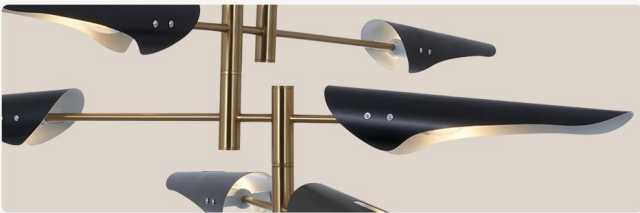

PRODUCT DIMENSION

COLOR: LAMP BODY - GOLD

MATERIAL: IRON ART

LAMPSHADE: BLACK (EXTERIOR), WHITE (INTERIOR)

E14 BASE X8

MAX 60W PER BULB, 110V

(DOES NOT INCLUDE LIGHT SOURCE)

PRODUCT WEIGHT: 15.43 IB