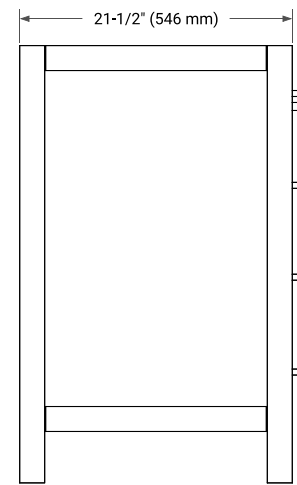

42" LEFT OFFSET CABINET

BASE CABINET DIMENSIONS

42" W x 21.5" D x 34.5" H

FEATURES

- Solid wood frame & plywood panels
- Dovetail drawers and joints
- Soft closing doors & drawers

HARDWARE FINISHES*

Brushed Nickel Satin Brass Matte Black Polished Chrome

PLAN VIEW

43" LEFT OVAL SINK COUNTERTOP WITH 1.5 IN. THICKNESS

OVERALL DIMENSIONS

43" W x 22" D x 1.5" H

COUNTERTOP OPTIONS

Carrara Marble

White Quartz

FEATURES

- Solid countertop with mitered edges & seams
- Undermount white oval sink
- Pre-drilled for 8" widespread faucet

INCLUDED

- Countertop
- Matching Backsplash
- Oval Sink

COUNTERTOP PLAN VIEW

EDGE SIDE VIEW

THREE DIMENSIONAL COUNTERTOP VIEW