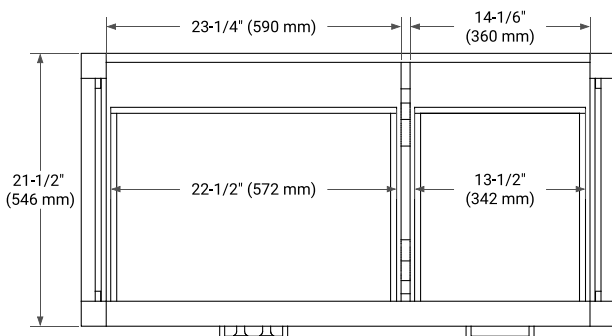

42" LEFT OFFSET CABINET

BASE CABINET DIMENSIONS

42" W x 21.5" D x 34.5" H

FEATURES

- Solid wood frame & plywood panels
- Dovetail drawers and joints
- Soft closing doors & drawers

HARDWARE FINISHES*

Brushed Nickel Satin Brass Matte Black Polished Chrome

PLAN VIEW

43" LEFT OVAL SINK COUNTERTOP WITH 1.5 IN. THICKNESS

OVERALL DIMENSIONS

43" W x 22" D x 1.5" H

COUNTERTOP OPTIONS

Carrara Marble

White Quartz

FEATURES

- Solid countertop with mitered edges & seams
- Undermount white oval sink
- Pre-drilled for 8" widespread faucet

INCLUDED

- Countertop
- Matching Backsplash
- Oval Sink

COUNTERTOP PLAN VIEW

EDGE SIDE VIEW

THREE DIMENSIONAL COUNTERTOP VIEW