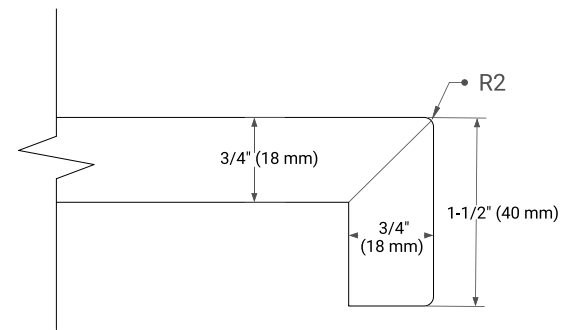

PLAN VIEW

43" LEFT OVAL SINK COUNTERTOP WITH 1.5 IN. THICKNESS

OVERALL DIMENSIONS

43" W x 22" D x 1.5" H

COUNTERTOP OPTIONS

Carrara Marble

White Quartz

FEATURES

- Solid countertop with mitered edges & seams
- Undermount white oval sink
- Pre-drilled for 8" widespread faucet

INCLUDED

- Countertop
- Matching Backsplash
- Oval Sink

COUNTERTOP PLAN VIEW

EDGE SIDE VIEW

THREE DIMENSIONAL COUNTERTOP VIEW