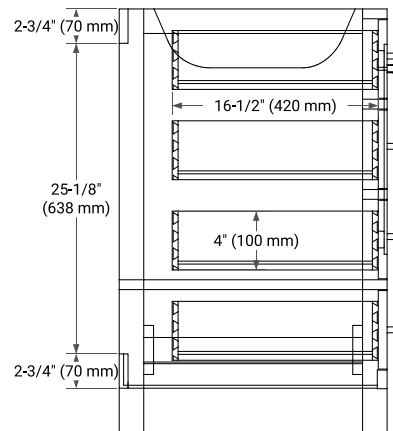

42" LEFT OFFSET CABINET

BASE CABINET DIMENSIONS

42" W x 21.5" D x 34.5" H

FEATURES

- Solid wood frame & plywood panels
- Dovetail drawers and joints
- Soft closing doors & drawers

HARDWARE FINISHES*

Brushed Nickel Satin Brass Matte Black Polished Chrome

PLAN VIEW

43" LEFT OVAL SINK COUNTERTOP WITH 1.5 IN. THICKNESS

OVERALL DIMENSIONS

43" W x 22" D x 1.5" H

COUNTERTOP OPTIONS

Carrara Marble

White Quartz

FEATURES

- Solid countertop with mitered edges & seams
- Undermount white oval sink
- Pre-drilled for 8" widespread faucet

INCLUDED

- Countertop
- Matching Backsplash
- Oval Sink

COUNTERTOP PLAN VIEW

EDGE SIDE VIEW

THREE DIMENSIONAL COUNTERTOP VIEW