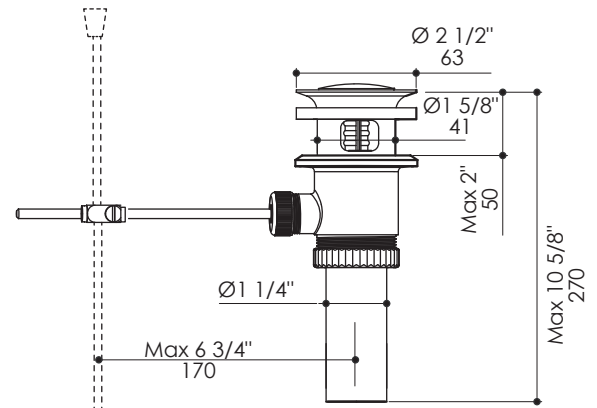

### Features:

- Pop-up drain for European sinks with overflow
- Brass construction
- Can connect to most faucets with pop-up
- Includes 1 1/4" tailpiece adapter

### Notes:

Drawings provided herein are meant to give the user an idea of the product and are not made to scale. The size in inches is rounded up to the nearest 1/16".

LACAVA is committed to the highest level of customer service. Please feel free to contact us at 1-773-637-9600 or by email at [info@lacava.com](mailto:info@lacava.com) for technical assistance or any general inquiries.