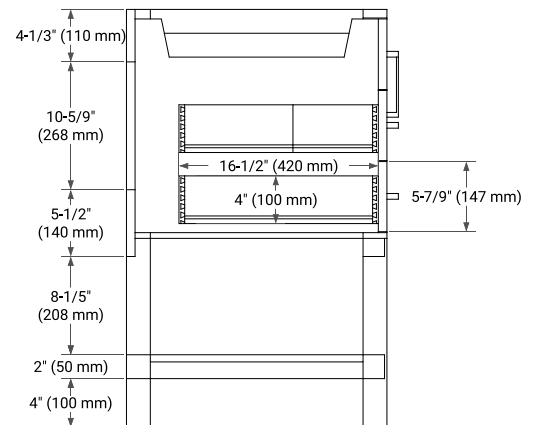

48" SINGLE SINK BASE CABINET

BASE CABINET DIMENSIONS

48" W x 21.5" D x 34.5" H

FEATURES

- Solid wood frame & plywood panels
- Dovetail drawers and joints
- Soft closing doors & drawers

HARDWARE FINISHES*

Brushed Nickel   Satin Brass   Matte Black   Polished Chrome

*Hardware comes preinstalled with the illustrated option. Other finishes are available on our online store if you prefer a different one.

AVAILABLE COLORS

White   Grey   Midnight Blue

FRONT VIEW

SIDE VIEW

PLAN VIEW