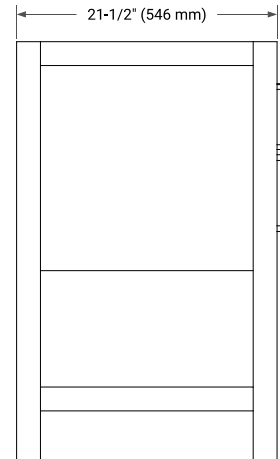

48" SINGLE SINK BASE CABINET

BASE CABINET DIMENSIONS

48" W x 21.5" D x 34.5" H

FEATURES

- Solid wood frame & plywood panels
- Dovetail drawers and joints
- Soft closing doors & drawers

HARDWARE FINISHES*

Brushed Nickel   Satin Brass   Matte Black   Polished Chrome

*Hardware comes preinstalled with the illustrated option. Other finishes are available on our online store if you prefer a different one.

AVAILABLE COLORS

White   Grey   Midnight Blue

FRONT VIEW

SIDE VIEW

PLAN VIEW