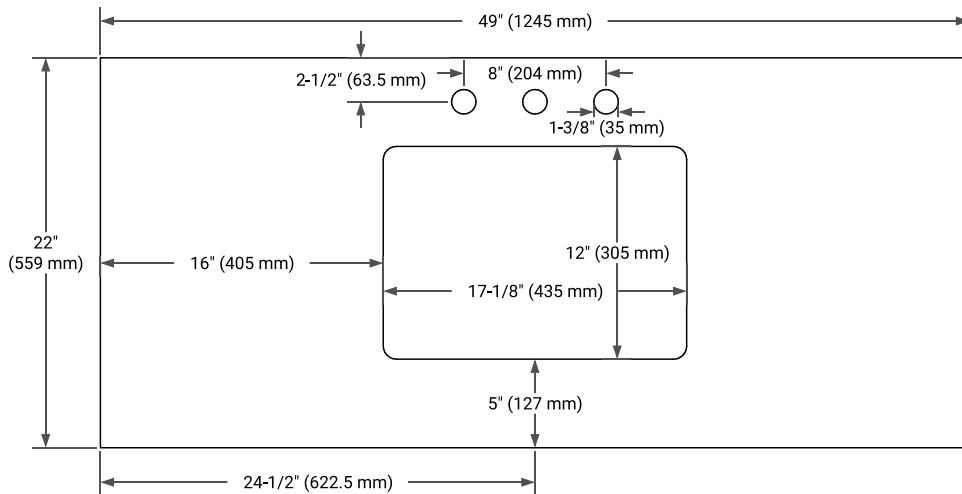

49" SINGLE RECTANGLE SINK COUNTERTOP WITH 0.75 IN. THICKNESS

OVERALL DIMENSIONS

49" W x 22" D x 0.75" H

COUNTERTOP OPTIONS

FEATURES

- Solid countertop with mitered edges & seams
- Undermount white rectangular sink
- Pre-drilled for 8" widespread faucet

INCLUDED

- Countertop
- Matching Backsplash
- Rectangle Sink

COUNTERTOP PLAN VIEW