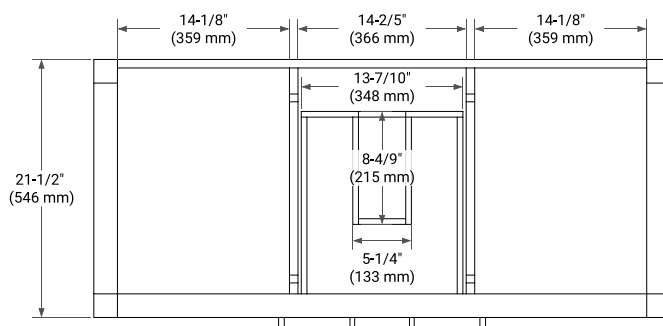

48" SINGLE SINK BASE CABINET

BASE CABINET DIMENSIONS

48" W x 21.5" D x 34.5" H

FEATURES

- Solid wood frame & plywood panels
- Dovetail drawers and joints
- Soft closing doors & drawers

HARDWARE FINISHES*

Brushed Nickel   Satin Brass   Matte Black   Polished Chrome

*Hardware comes preinstalled with the illustrated option. Other finishes are available on our online store if you prefer a different one.

AVAILABLE COLORS

White   Grey   Midnight Blue

FRONT VIEW

SIDE VIEW

PLAN VIEW