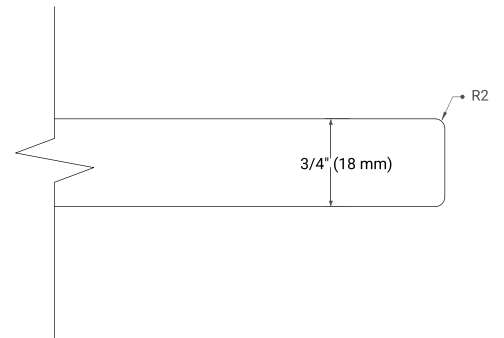

EDGE SIDE VIEW