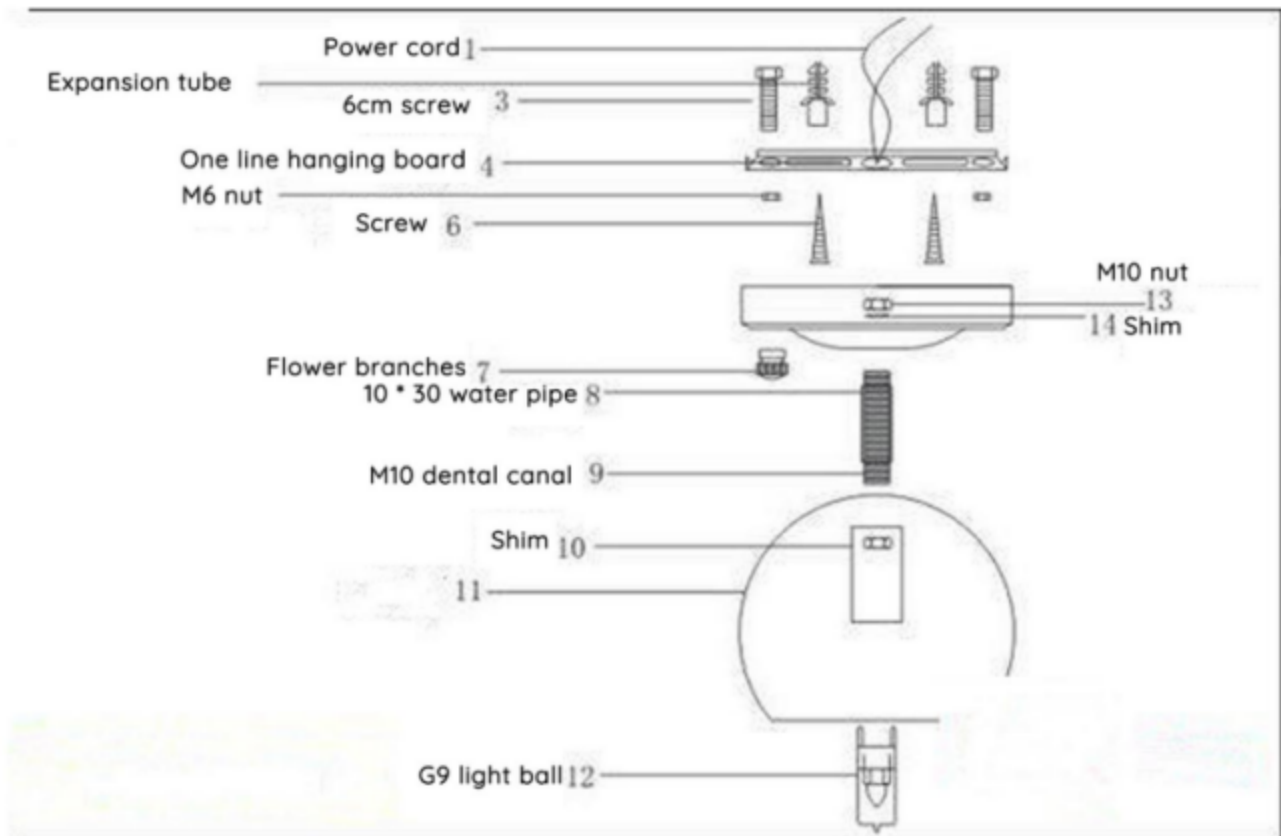

# Assembly Instructions for Model 21503081

Your fixture is now assembled and ready to use.