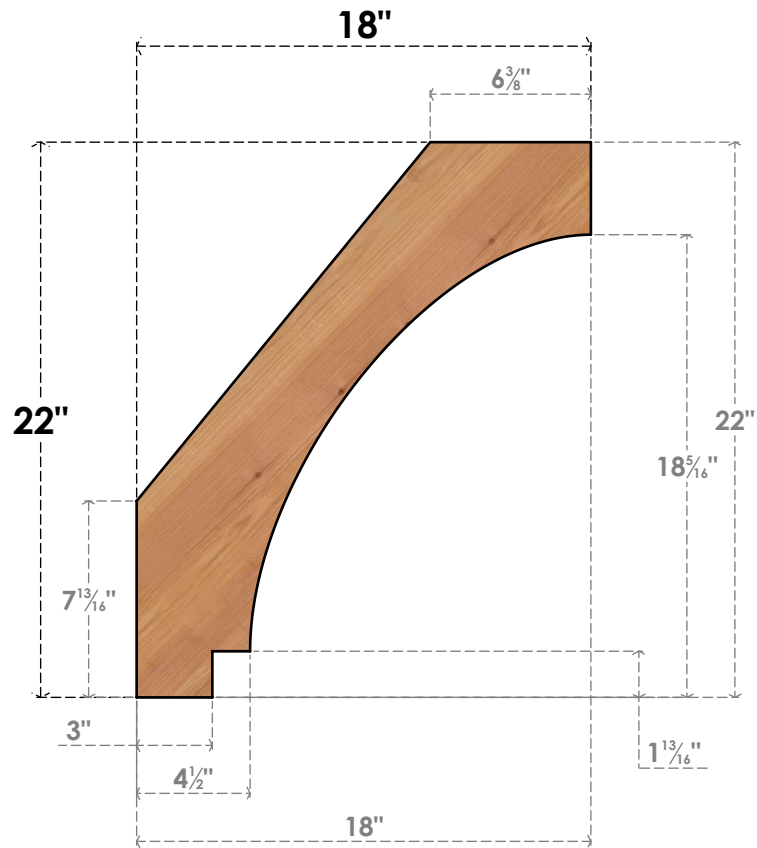

# BRC04X18X22IMP00SWR

3 1/2"W X 18"D X 22"H IMPERIAL SMOOTH BRACE, WESTERN RED CEDAR

**SIDE**

**FRONT**

EKENA MILLWORK  
 2300 WEST MAIN ST.  
 CLARKSVILLE, TX 75426  
 TOLL FREE: 866-607-0453  
 WWW.EKENAMILLWORK.COM