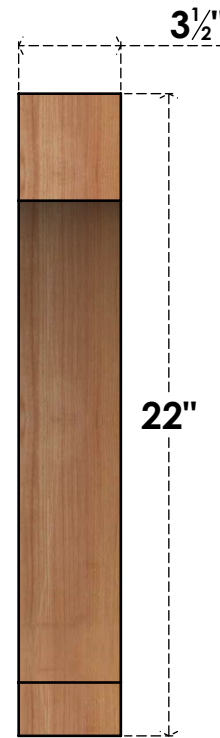

# BRC04X18X22IMP00SWR

3 1/2"W X 18"D X 22"H IMPERIAL SMOOTH BRACE, WESTERN RED CEDAR

**SIDE**

**FRONT**

EKENA MILLWORK  
 2300 WEST MAIN ST.  
 CLARKSVILLE, TX 75426  
 TOLL FREE: 866-607-0453  
 WWW.EKENAMILLWORK.COM

**NOTES**

1. INSTALLATION TO BE COMPLETED IN ACCORDANCE WITH MANUFACTURER'S SPECIFICATIONS.
2. DRAWING MAY NOT BE TO SCALE
3. THIS DRAWING IS INTENDED FOR DESIGN AND PLANNING PURPOSES ONLY.
4. ALL INFORMATION CONTAINED HEREIN WAS CURRENT AT THE TIME OF DEVELOPMENT BUT MUST BE REVIEWED AND APPROVED BY THE PRODUCT MANUFACTURER TO BE CONSIDERED ACCURATE.
5. PRODUCTS ARE NOT KILN DRIED. THIS ITEM IS UNIQUE AND WILL CONTAIN THE NATURAL VARIATIONS THAT THE WOOD SPECIES OFFERS. THIS MAY RESULT IN VARIATIONS UP TO 1/4"