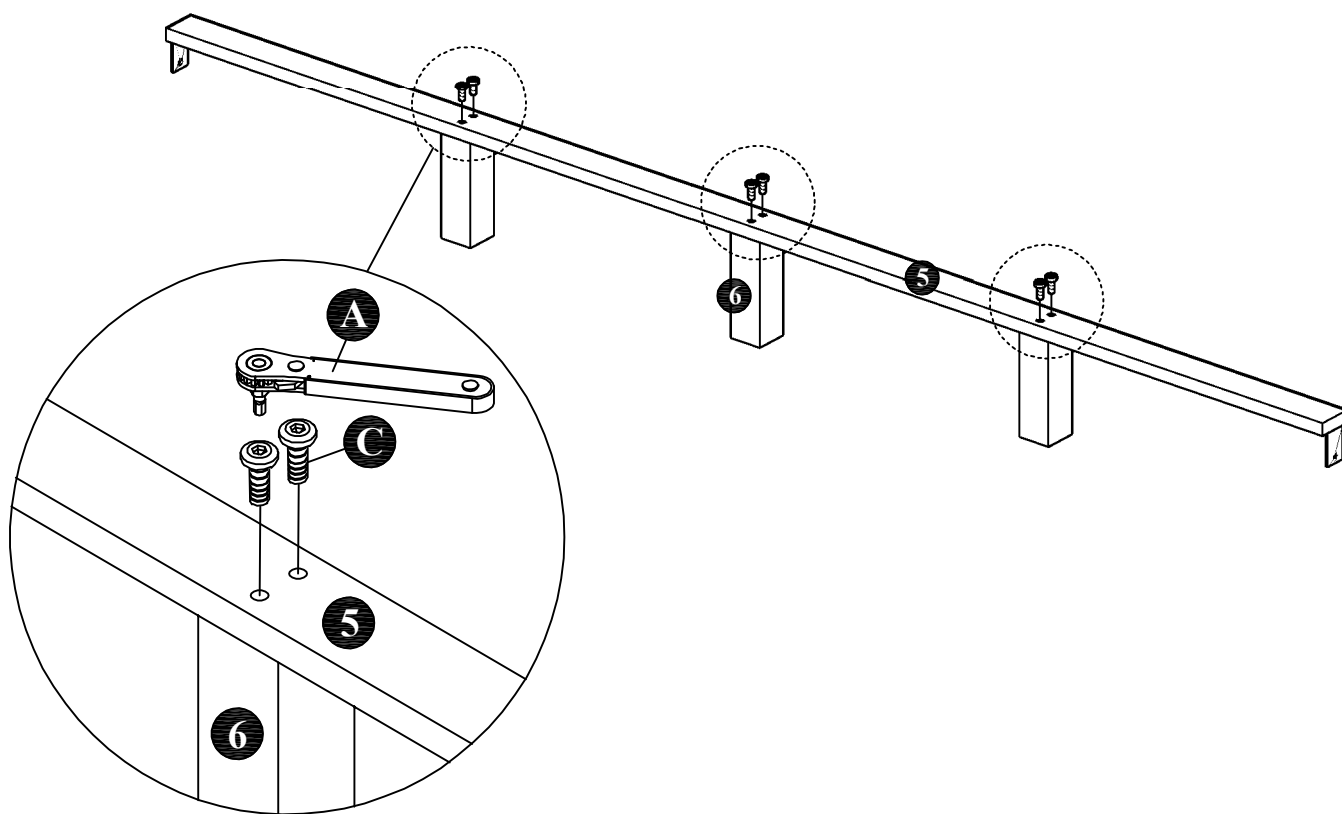

ASSEMBLY INSTRUCTIONS

MODEL :BIRCH

COMPONENT

Headboard - 1 pc.  ①	Footboard - 1 pc.  ②	Side Rail - 2 pcs.  ③	Bed Leg - 4 pcs.  ④	Center Rail - 1 pc.  ⑤	Center Leg - 3 pcs.  ⑥	Slats - 12 pcs.(2set)  ⑦
---	--	---	---	--	--	--

HARDWARE

Ratchet Tool - 1 pc.  A	Allen Key M4 (Long Ball Head) - 1 pc.  B	JCBC Bolt M6 x 40mm - 14 pcs.  C	Wood Screw M4 x 20mm - 2 pcs.  D	Wood Screw M4 x 25mm - 12 pcs.  E
--	---	---	---	--

ASSEMBLY INSTRUCTIONS

STEP 1 :

STEP 2 :

ASSEMBLY INSTRUCTIONS

STEP 3 :

STEP 4 :

ASSEMBLY INSTRUCTIONS

STEP 5 :

COMPLETE VIEW