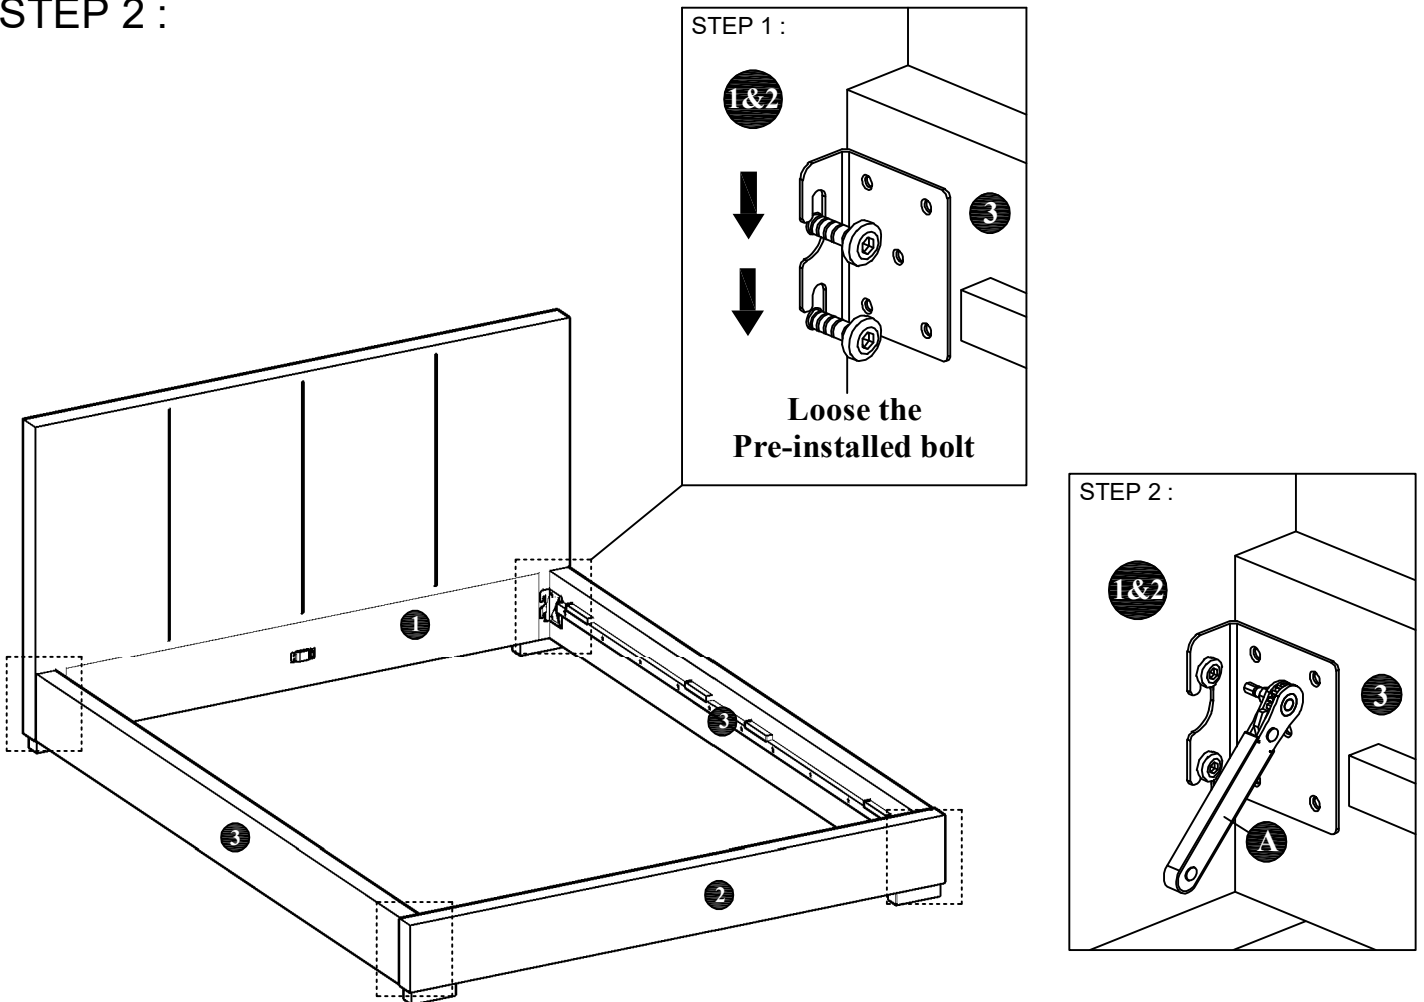

ASSEMBLY INSTRUCTIONS

MODEL :BIRCH

COMPONENT

Headboard - 1 pc.  ①	Footboard - 1 pc.  ②	Side Rail - 2 pcs.  ③	Bed Leg - 4 pcs.  ④	Center Rail - 1 pc.  ⑤	Center Leg - 3 pcs.  ⑥	Slats - 12 pcs.(2set)  ⑦
---	--	---	---	--	--	--

HARDWARE

Ratchet Tool - 1 pc.  A	Allen Key M4 (Long Ball Head) - 1 pc.  B	JCBC Bolt M6 x 40mm - 14 pcs.  C	Wood Screw M4 x 20mm - 2 pcs.  D	Wood Screw M4 x 25mm - 12 pcs.  E
--	---	---	---	--

ASSEMBLY INSTRUCTIONS

STEP 1 :

STEP 2 :

ASSEMBLY INSTRUCTIONS

STEP 3 :

STEP 4 :

ASSEMBLY INSTRUCTIONS

STEP 5 :

COMPLETE VIEW