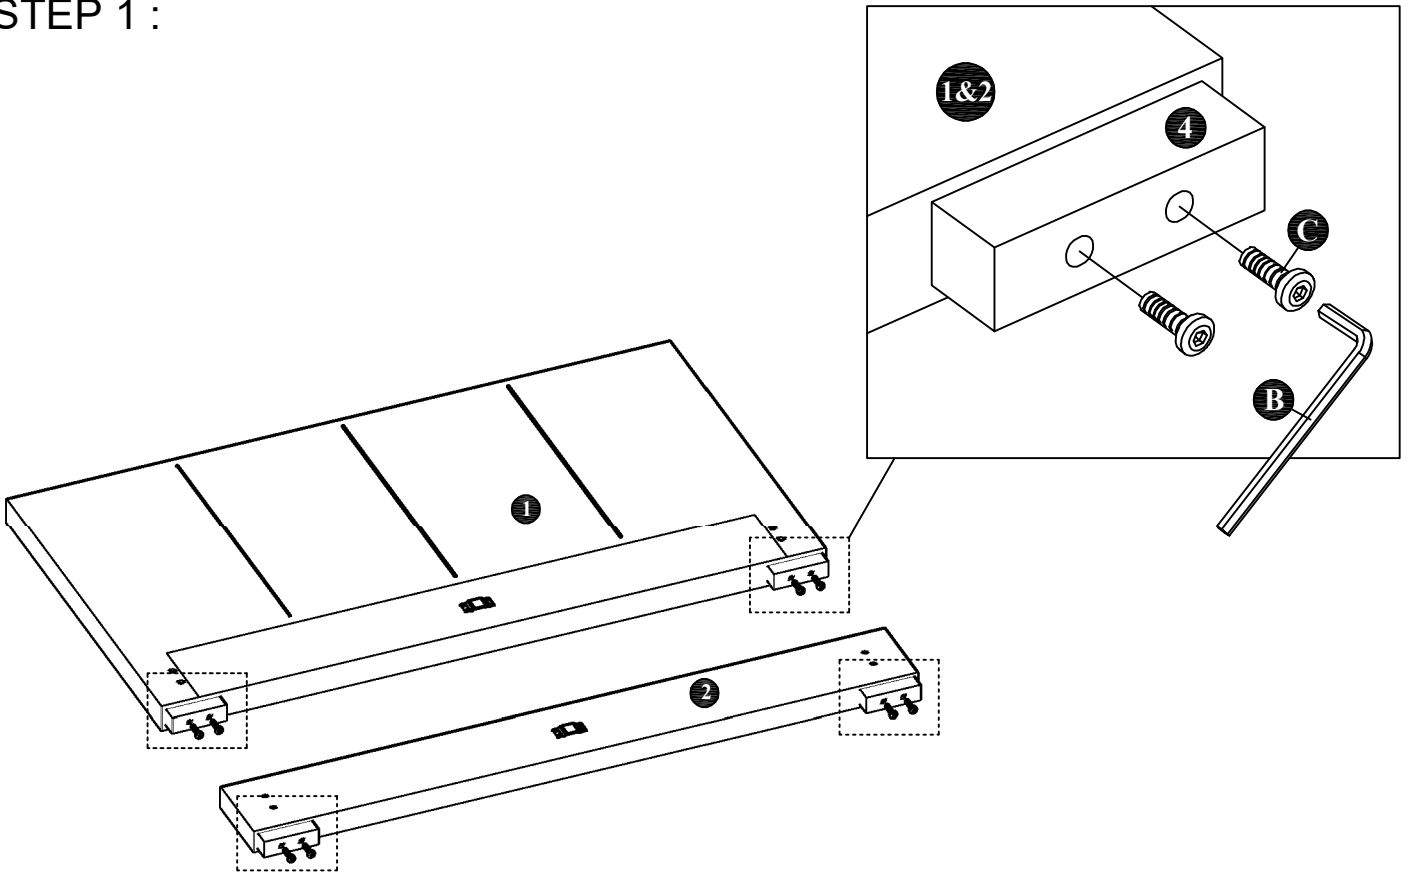

ASSEMBLY INSTRUCTIONS

MODEL :BIRCH

COMPONENT

Headboard - 1 pc.  ①	Footboard - 1 pc.  ②	Side Rail - 2 pcs.  ③	Bed Leg - 4 pcs.  ④	Center Rail - 1 pc.  ⑤	Center Leg - 3 pcs.  ⑥	Slats - 12 pcs.(2set)  ⑦
---	--	---	---	--	--	--

HARDWARE

Ratchet Tool - 1 pc.  A	Allen Key M4 (Long Ball Head) - 1 pc.  B	JCBC Bolt M6 x 40mm - 14 pcs.  C	Wood Screw M4 x 20mm - 2 pcs.  D	Wood Screw M4 x 25mm - 12 pcs.  E
--	---	---	---	--

ASSEMBLY INSTRUCTIONS

STEP 1 :

STEP 2 :

ASSEMBLY INSTRUCTIONS

STEP 3 :

STEP 4 :

ASSEMBLY INSTRUCTIONS

STEP 5 :

COMPLETE VIEW