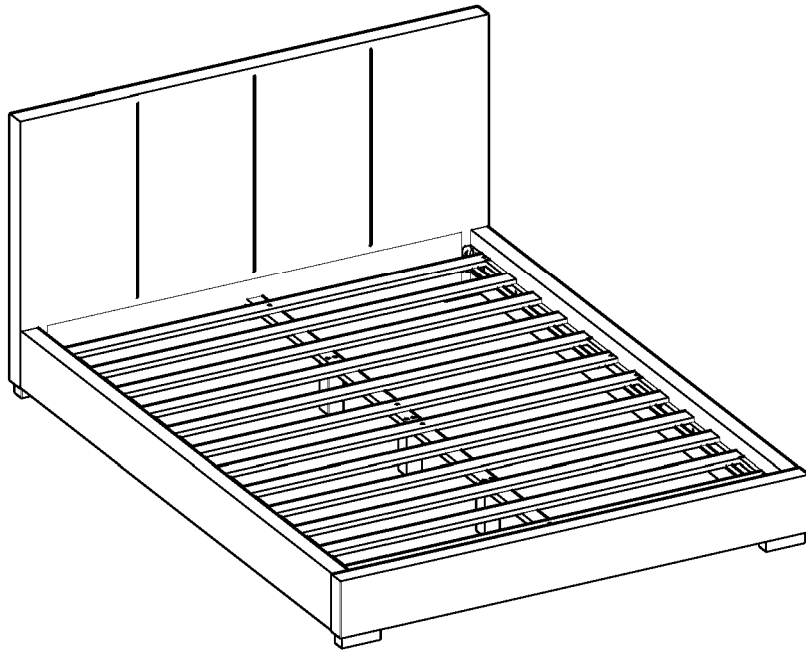

ASSEMBLY INSTRUCTIONS

MODEL :BIRCH

COMPONENT

Headboard - 1 pc.  ①	Footboard - 1 pc.  ②	Side Rail - 2 pcs.  ③	Bed Leg - 4 pcs.  ④	Center Rail - 1 pc.  ⑤	Center Leg - 3 pcs.  ⑥	Slats - 12 pcs.(2set)  ⑦
---	--	---	---	--	--	--

HARDWARE

Ratchet Tool - 1 pc.  A	Allen Key M4 (Long Ball Head) - 1 pc.  B	JCBC Bolt M6 x 40mm - 14 pcs.  C	Wood Screw M4 x 20mm - 2 pcs.  D	Wood Screw M4 x 25mm - 12 pcs.  E
--	---	---	---	--

ASSEMBLY INSTRUCTIONS