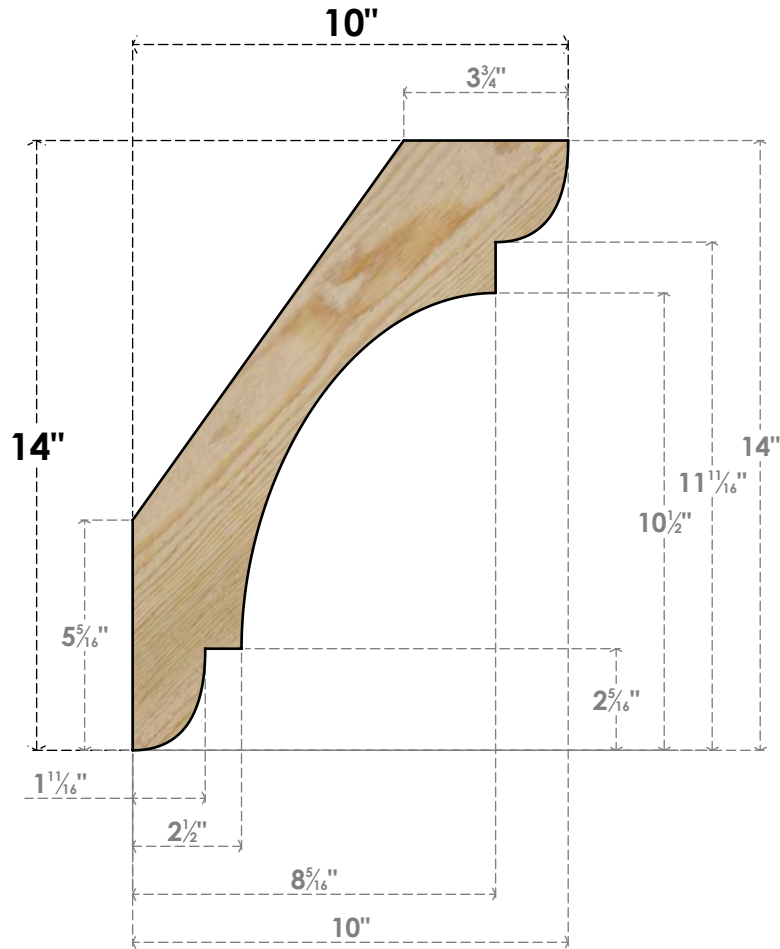

BRC06X10X14OLY00RDF

6"W X 10"D X 14"H OLYMPIC ROUGH SAWN BRACE, DOUGLAS FIR

SIDE

FRONT

EKENA MILLWORK
 2300 WEST MAIN ST.
 CLARKSVILLE, TX 75426
 TOLL FREE: 866-607-0453
 WWW.EKENAMILLWORK.COM

NOTES

1. INSTALLATION TO BE COMPLETED IN ACCORDANCE WITH MANUFACTURER'S SPECIFICATIONS.
2. DRAWING MAY NOT BE TO SCALE
3. THIS DRAWING IS INTENDED FOR DESIGN AND PLANNING PURPOSES ONLY.
4. ALL INFORMATION CONTAINED HEREIN WAS CURRENT AT THE TIME OF DEVELOPMENT BUT MUST BE REVIEWED AND APPROVED BY THE PRODUCT MANUFACTURER TO BE CONSIDERED ACCURATE.
5. PRODUCTS ARE NOT KILN DRIED. THIS ITEM IS UNIQUE AND WILL CONTAIN THE NATURAL VARIATIONS THAT THE WOOD SPECIES OFFERS. THIS MAY RESULT IN VARIATIONS UP TO 1/4"