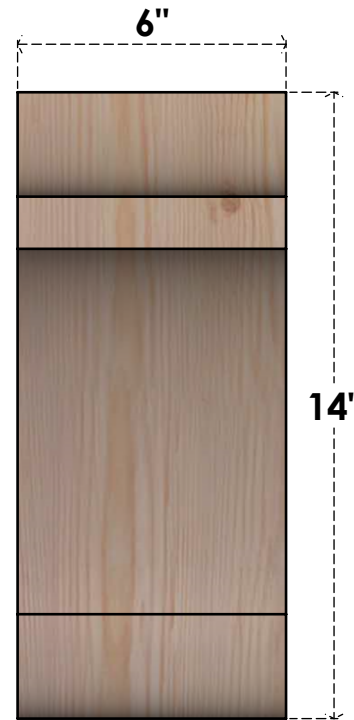

BRC06X10X14OLY00RDF

6"W X 10"D X 14"H OLYMPIC ROUGH SAWN BRACE, DOUGLAS FIR

SIDE

FRONT

EKENA MILLWORK
 2300 WEST MAIN ST.
 CLARKSVILLE, TX 75426
 TOLL FREE: 866-607-0453
 WWW.EKENAMILLWORK.COM

NOTES

1. INSTALLATION TO BE COMPLETED IN ACCORDANCE WITH MANUFACTURER'S SPECIFICATIONS.
2. DRAWING MAY NOT BE TO SCALE
3. THIS DRAWING IS INTENDED FOR DESIGN AND PLANNING PURPOSES ONLY.
4. ALL INFORMATION CONTAINED HEREIN WAS CURRENT AT THE TIME OF DEVELOPMENT BUT MUST BE REVIEWED AND APPROVED BY THE PRODUCT MANUFACTURER TO BE CONSIDERED ACCURATE.
5. PRODUCTS ARE NOT KILN DRIED. THIS ITEM IS UNIQUE AND WILL CONTAIN THE NATURAL VARIATIONS THAT THE WOOD SPECIES OFFERS. THIS MAY RESULT IN VARIATIONS UP TO 1/4"