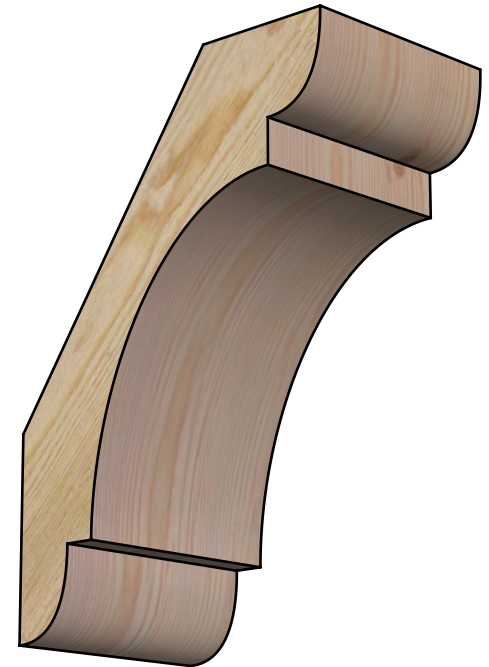

BRC06X10X14OLY00RDF

6"W X 10"D X 14"H OLYMPIC ROUGH SAWN BRACE, DOUGLAS FIR

SIDE

FRONT

EKENA MILLWORK
 2300 WEST MAIN ST.
 CLARKSVILLE, TX 75426
 TOLL FREE: 866-607-0453
 WWW.EKENAMILLWORK.COM

NOTES

1. INSTALLATION TO BE COMPLETED IN ACCORDANCE WITH MANUFACTURER'S SPECIFICATIONS.
2. DRAWING MAY NOT BE TO SCALE
3. THIS DRAWING IS INTENDED FOR DESIGN AND PLANNING PURPOSES ONLY.
4. ALL INFORMATION CONTAINED HEREIN WAS CURRENT AT THE TIME OF DEVELOPMENT BUT MUST BE REVIEWED AND APPROVED BY THE PRODUCT MANUFACTURER TO BE CONSIDERED ACCURATE.
5. PRODUCTS ARE NOT KILN DRIED. THIS ITEM IS UNIQUE AND WILL CONTAIN THE NATURAL VARIATIONS THAT THE WOOD SPECIES OFFERS. THIS MAY RESULT IN VARIATIONS UP TO 1/4"