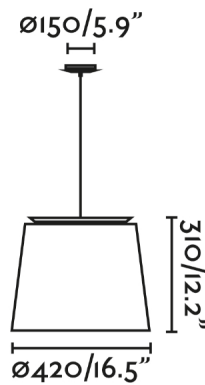

SAVOY is a black pendant lamp with textile black shade of indoor lamps designed by Isaac Piñeiro. Their structure is characterized by the arch located on the upper part where the light is reflected, creating a pretty reflection.