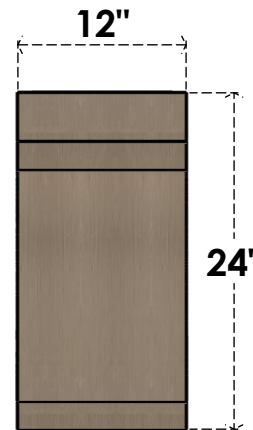

ITEM NUMBER: CORU12X24X24LGYRCPR

12"W X 24"D X 24"H SERIES 1 CLASSIC LEGACY ROUGH CEDAR TIMBERTHANE FAUX WOOD CORBEL, PRIMED

SIDE PROFILE

FRONT PROFILE

ISOMETRIC

EKENA MILLWORK
2300 WEST MAIN ST.
CLARKSVILLE, TX 75426
TOLL FREE: 866-607-0453
WWW.EKENAMILLWORK.COM

NOTES

1. INSTALLATION TO BE COMPLETED IN ACCORDANCE WITH MANUFACTURER'S SPECIFICATIONS.
2. DRAWING MAY NOT BE TO SCALE
3. THIS DRAWING IS INTENDED FOR DESIGN AND PLANNING PURPOSES ONLY.
4. ALL INFORMATION CONTAINED HEREIN WAS CURRENT AT THE TIME OF DEVELOPMENT BUT MUST BE REVIEWED AND APPROVED BY THE PRODUCT MANUFACTURER TO BE CONSIDERED ACCURATE.
5. TIMBERTHANE ARCHITECTURAL PRODUCTS ARE MADE FROM HIGH DENSITY URETHANE AND COME FACTORY PRIMED