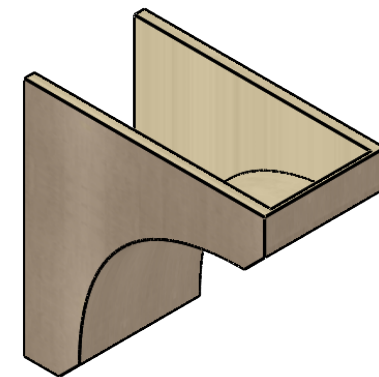

ITEM NUMBER: CORU12X24X24LGYRCPR

12"W X 24"D X 24"H SERIES 1 CLASSIC LEGACY ROUGH CEDAR TIMBERTHANE FAUX WOOD CORBEL, PRIMED

SIDE PROFILE

FRONT PROFILE

ISOMETRIC

EKENA MILLWORK
2300 WEST MAIN ST.
CLARKSVILLE, TX 75426
TOLL FREE: 866-607-0453
WWW.EKENAMILLWORK.COM

NOTES

1. INSTALLATION TO BE COMPLETED IN ACCORDANCE WITH MANUFACTURER'S SPECIFICATIONS.
2. DRAWING MAY NOT BE TO SCALE
3. THIS DRAWING IS INTENDED FOR DESIGN AND PLANNING PURPOSES ONLY.
4. ALL INFORMATION CONTAINED HEREIN WAS CURRENT AT THE TIME OF DEVELOPMENT BUT MUST BE REVIEWED AND APPROVED BY THE PRODUCT MANUFACTURER TO BE CONSIDERED ACCURATE.
5. TIMBERTHANE ARCHITECTURAL PRODUCTS ARE MADE FROM HIGH DENSITY URETHANE AND COME FACTORY PRIMED