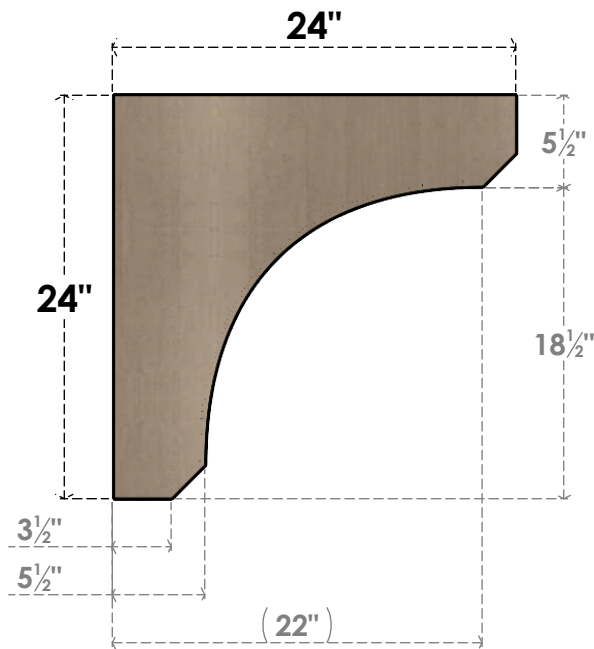

ITEM NUMBER: CORU12X24X24LGYRCPR

12"W X 24"D X 24"H SERIES 1 CLASSIC LEGACY ROUGH CEDAR TIMBERTHANE FAUX WOOD CORBEL, PRIMED

SIDE PROFILE

FRONT PROFILE

ISOMETRIC

EKENA MILLWORK
2300 WEST MAIN ST.
CLARKSVILLE, TX 75426
TOLL FREE: 866-607-0453
WWW.EKENAMILLWORK.COM

NOTES

1. INSTALLATION TO BE COMPLETED IN ACCORDANCE WITH MANUFACTURER'S SPECIFICATIONS.
2. DRAWING MAY NOT BE TO SCALE
3. THIS DRAWING IS INTENDED FOR DESIGN AND PLANNING PURPOSES ONLY.
4. ALL INFORMATION CONTAINED HEREIN WAS CURRENT AT THE TIME OF DEVELOPMENT BUT MUST BE REVIEWED AND APPROVED BY THE PRODUCT MANUFACTURER TO BE CONSIDERED ACCURATE.
5. TIMBERTHANE ARCHITECTURAL PRODUCTS ARE MADE FROM HIGH DENSITY URETHANE AND COME FACTORY PRIMED