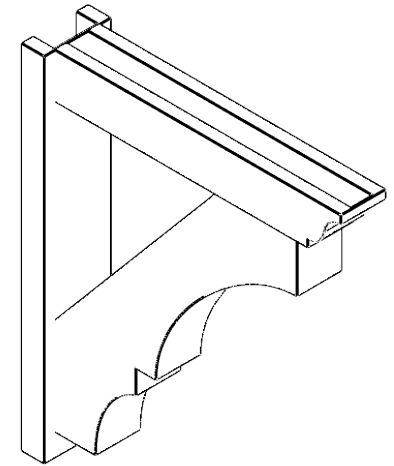

ITEM NUMBER: OUTUROC040X060X28000X32000X040X020X040BOA04RCPR

4"W TOP X 6"W BACK X 28"D X 32"H X 4"T TOP X 2"T BACK TIMBERTHANE ROUGH CEDAR BALBOA FAUX WOOD OPEN OUTLOOKER, TRADITIONAL TOP AND BLOCK BACK, 4"W CLOSED BRACE, PRIMED TAN

EKENA MILLWORK
2300 WEST MAIN ST.
CLARKSVILLE, TX 75426
TOLL FREE: 866-607-0453
WWW.EKENAMILLWORK.COM

NOTES

1. INSTALLATION TO BE COMPLETED IN ACCORDANCE WITH MANUFACTURER'S SPECIFICATIONS.
2. DRAWING MAY NOT BE TO SCALE
3. THIS DRAWING IS INTENDED FOR DESIGN AND PLANNING PURPOSES ONLY.
4. ALL INFORMATION CONTAINED HEREIN WAS CURRENT AT THE TIME OF DEVELOPMENT BUT MUST BE REVIEWED AND APPROVED BY THE PRODUCT MANUFACTURER TO BE CONSIDERED ACCURATE.
5. TIMBERTHANE ARCHITECTURAL PRODUCTS ARE MADE FROM HIGH DENSITY URETHANE AND COME FACTORY PRIMED