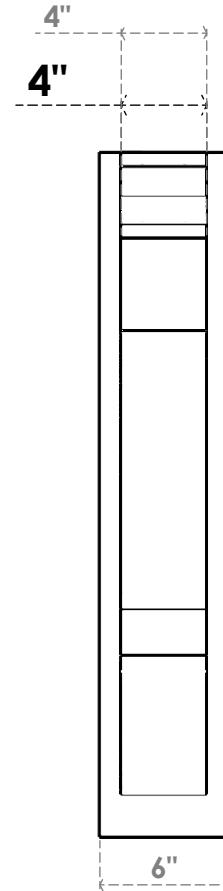

ITEM NUMBER: OUTUROC040X060X28000X32000X040X020X040BOA04RCPR

4"W TOP X 6"W BACK X 28"D X 32"H X 4"T TOP X 2"T BACK TIMBERTHANE ROUGH CEDAR BALBOA FAUX WOOD OPEN OUTLOOKER, TRADITIONAL TOP AND BLOCK BACK, 4"W CLOSED BRACE, PRIMED TAN

EKENA MILLWORK
2300 WEST MAIN ST.
CLARKSVILLE, TX 75426
TOLL FREE: 866-607-0453
WWW.EKENAMILLWORK.COM

NOTES

1. INSTALLATION TO BE COMPLETED IN ACCORDANCE WITH MANUFACTURER'S SPECIFICATIONS.
2. DRAWING MAY NOT BE TO SCALE
3. THIS DRAWING IS INTENDED FOR DESIGN AND PLANNING PURPOSES ONLY.
4. ALL INFORMATION CONTAINED HEREIN WAS CURRENT AT THE TIME OF DEVELOPMENT BUT MUST BE REVIEWED AND APPROVED BY THE PRODUCT MANUFACTURER TO BE CONSIDERED ACCURATE.
5. TIMBERTHANE ARCHITECTURAL PRODUCTS ARE MADE FROM HIGH DENSITY URETHANE AND COME FACTORY PRIMED