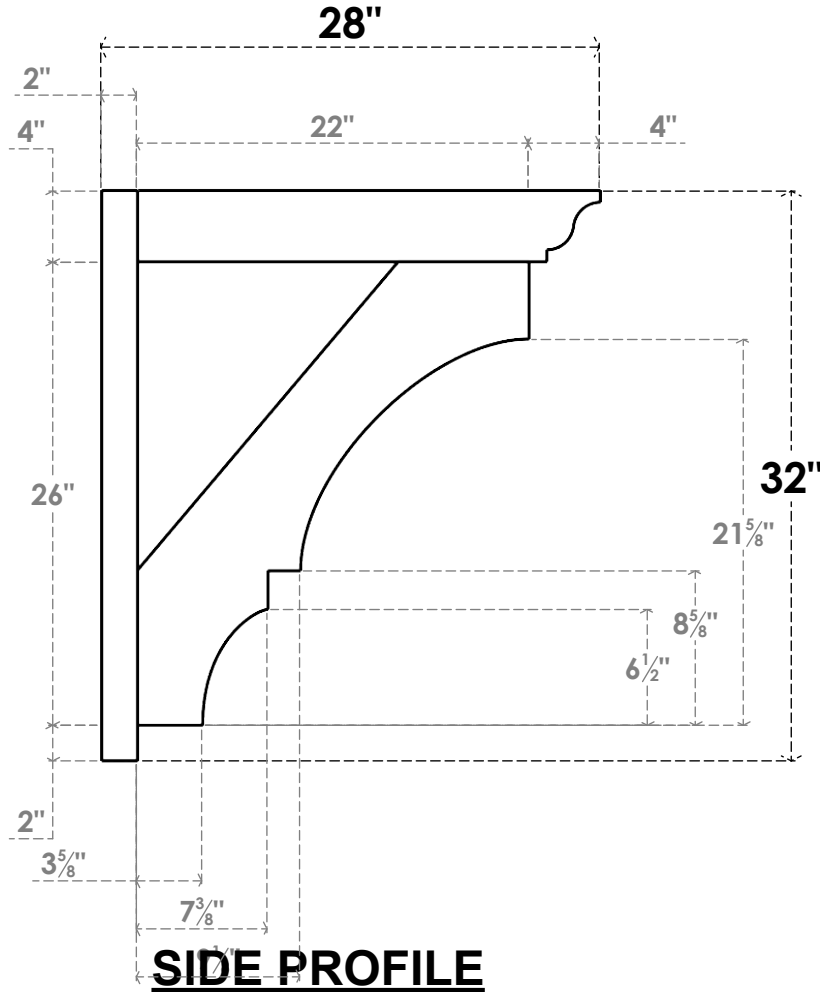

ITEM NUMBER: OUTUROC040X060X28000X32000X040X020X040BOA04RCPR

4"W TOP X 6"W BACK X 28"D X 32"H X 4"T TOP X 2"T BACK TIMBERTHANE ROUGH CEDAR BALBOA FAUX WOOD OPEN OUTLOOKER, TRADITIONAL TOP AND BLOCK BACK, 4"W CLOSED BRACE, PRIMED TAN