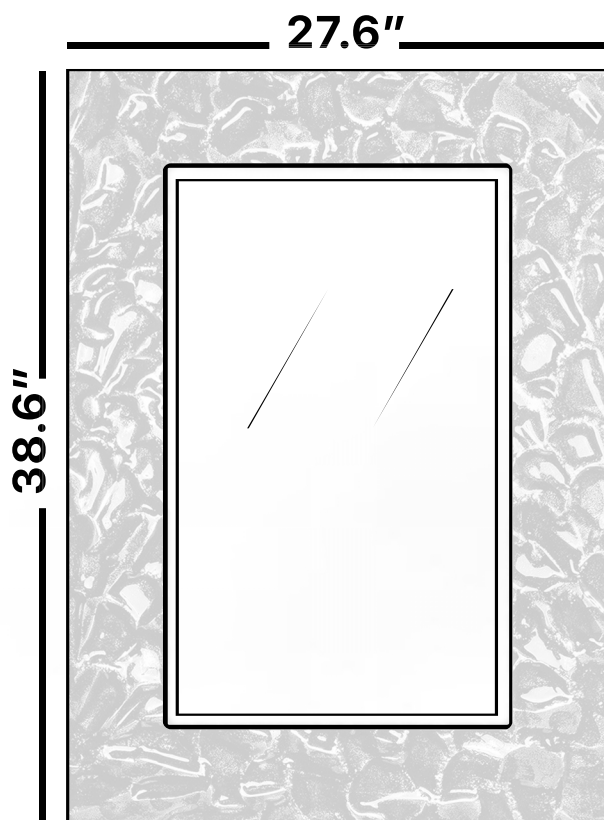

ARTISTIC

Model: Artistic Single

Category: Mirror

Material: Crystal

Dimensions: 38.6"(L) x 27.6"(H)

Description: Luxury LED lighted crystal bathroom mirror in black and silver finish

*Numbers are in inches

SCHEDA MONTAGGIO ASSEMBLY INSTRUCTIONS

Wall Hanger
X2

Wall Anchor
X2

Head Screw
X2

1. Mount the wall-hangers on the wall,
the mirror can be horizontal or vertical hanging.

2. Wiring and power connection.

3. Hang the mirror on the wall-hangers.