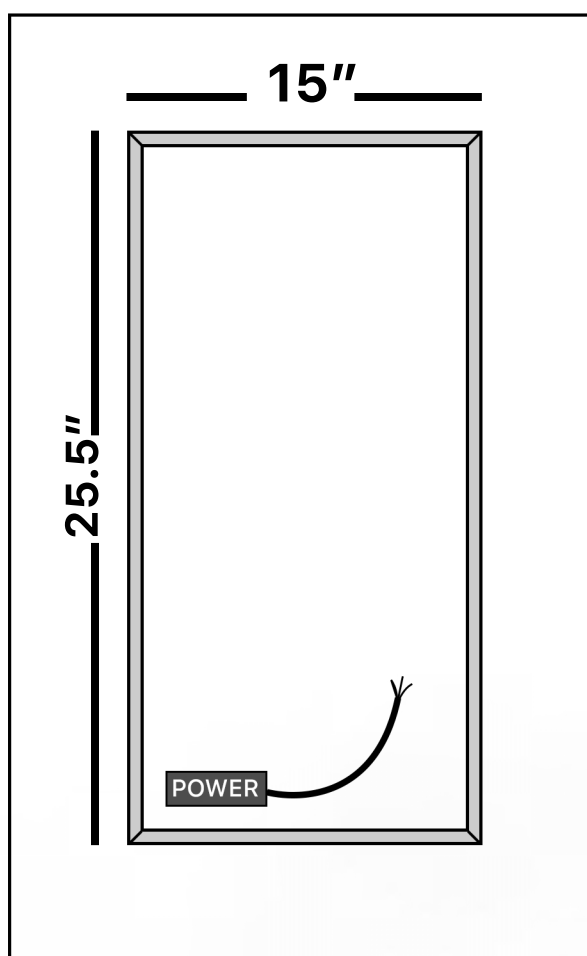

ARTISTIC

Model: Artistic Single

Category: Mirror

Material: Crystal

Dimensions: 38.6"(L) x 27.6"(H)

Description: Luxury LED lighted crystal bathroom mirror in black and silver finish

*Numbers are in inches

SCHEDA MONTAGGIO ASSEMBLY INSTRUCTIONS

Wall Hanger
X2

Wall Anchor
X2

Head Screw
X2

1. Mount the wall-hangers on the wall,
the mirror can be horizontal or vertical hanging.

2. Wiring and power connection.

3. Hang the mirror on the wall-hangers.