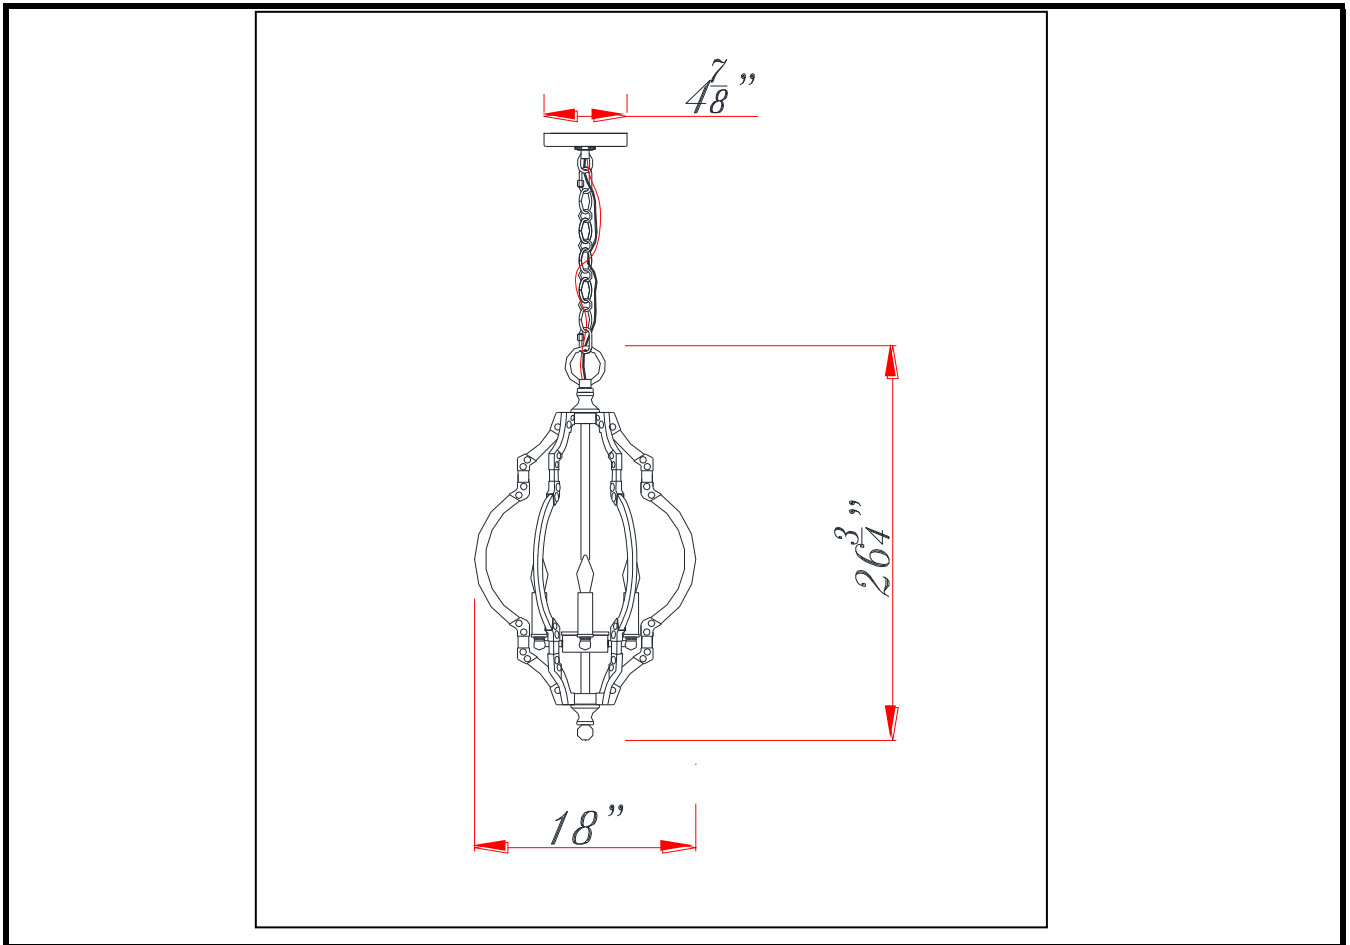

Drawing:

Description: 40W x 6 metal pendant/chandelier

Material: Metal

Finish : Iron/Antiqued gold

Height: 26 3/4"

Width: 18"

Wattage : 40WX6

Socket : Small Base (E12)

Bulb: Incandescent

Chain Length: 6'

Wire Length: 10'

Wire Color: brown

Shade No:

Material:

Shade size:

Certificate : 