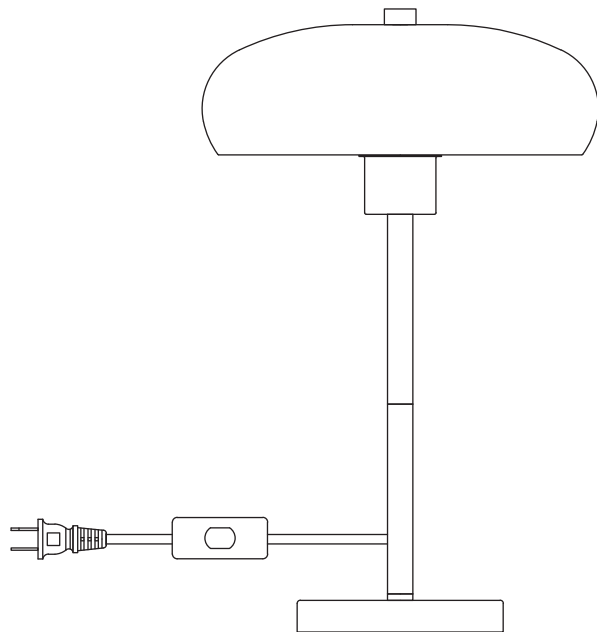

## Gold Table Lamp

Model: SR000207

For tutorial videos, customer service, extended 12-month warranty, and more information, please visit:

<https://www.sunmory.com>

Or scan the QR code below:

Please scan the QR code beside:

## Parameter

Lamp	
Model	SR000207
Material	Iron+Marble
Switch	Rocker Switch
Socket Type	E26
Bulb	
Voltage	120V
Power	6W
CCT	3000K-4000K-6000K