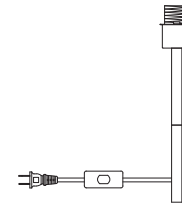

Introduction

Thank you for purchasing our traditional floor lamp, please read the following instructions carefully before use.

Cautions

1. When opening the package with a sharp tool like a utility knife, take care not to damage the internal components.
2. Carefully remove all packaging materials and keep them for future use.
3. Keep all hardware parts and packaging out of the reach of small children.
4. Do not allow children to play with this product.
5. Please make sure that the voltage is 100-120V, which is standard for US. This product can only be used between 100-120V.
6. Please check whether the packing list is complete. If there are any missing or damaged accessories, please contact us via e-mail (us@sunmory.com) or Customer Service for a replacement.

Parameter

Lamp	
Model	SR000207
Material	Iron+Marble
Switch	Rocker Switch
Socket Type	E26
Bulb	
Voltage	120V
Power	6W
CCT	3000K-4000K-6000K

Warranty and Our mission

Light the world, Warm your heart, which is the goal that we have been pursuing. We'd like to provide the best lamps and service to you. We provide a 12-month warranty for you. If you have any questions or suggestions, please contact us (E-mail: us@sunmory.com) soon, we would do our best to solve the problem and improve ourselves. Wish you enjoy the lamp and our service.

Package List

A. Lamp x 1