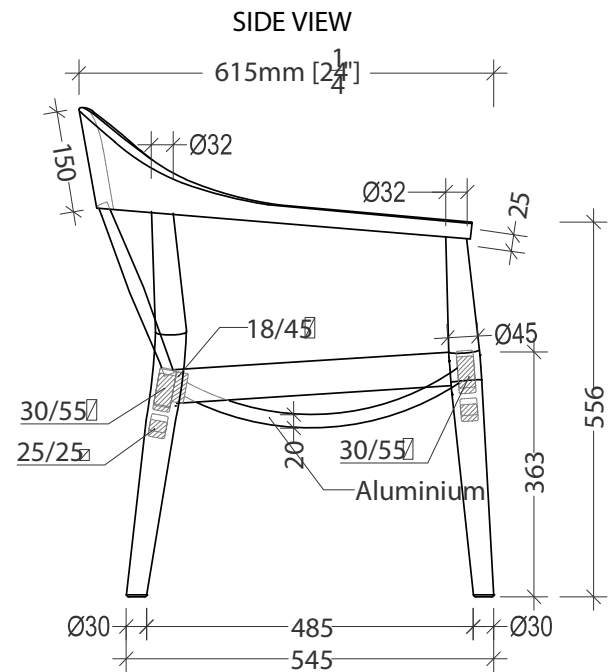

**COPENHAGEN Loveseat**  
W 55 1/4" D 24 1/4" H 28 1/2"  
AH 21 7/8" SH 14 5/16"  
OSH 15 5/16"  
62 lbs Teak & rope

**COPENHAGEN: ROPE COPENHAGEN: CUSHION FABRICS**

Teak

Anthracite

Sooty

ITEM NO	-	DATE	Sept 28, 2020	SIZE	W 55 $\frac{1}{4}$ " D 24 $\frac{1}{4}$ " H 28 $\frac{1}{2}$ "	DRAWN BY	WP Arifin	Fty		<b>OASIQ</b>
DESC	Copenhagen Sofa Poles Version	REVISED	02	BUYER	OASIQ	PAGE	01/01	WP		

1 : 10

FRONT VIEW

TOP VIEW

SIDE VIEW