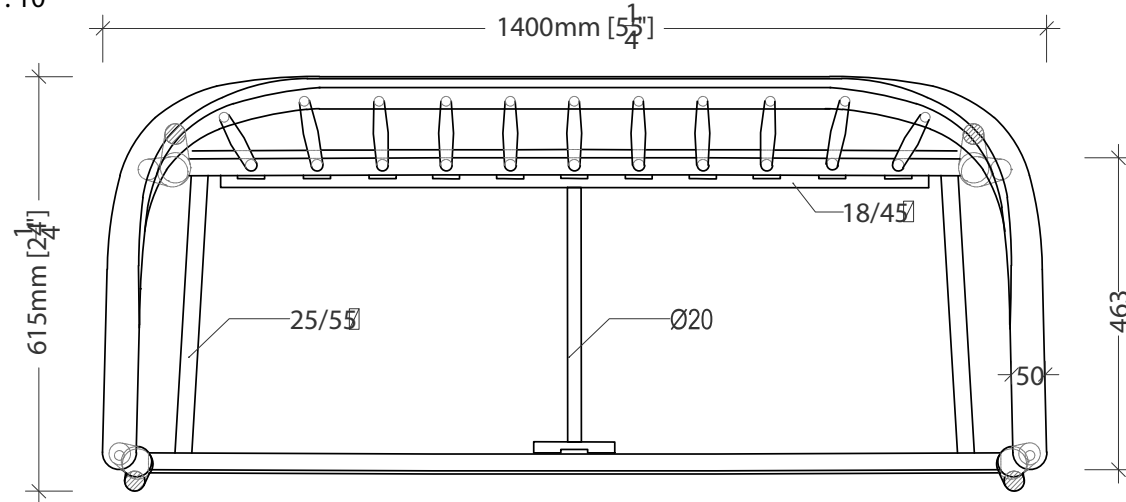

**COPENHAGEN Loveseat**  
W 55 1/4" D 24 1/4" H 28 1/2"  
AH 21 7/8" SH 14 5/16"  
OSH 15 5/16"  
62 lbs Teak & rope

**COPENHAGEN: ROPE COPENHAGEN: CUSHION FABRICS**

Teak

Anthracite

Sooty

ITEM NO	-	DATE	Sept 28, 2020	SIZE	W 55 $\frac{1}{4}$ " D 24 $\frac{1}{4}$ " H 28 $\frac{1}{2}$ "	DRAWN BY	WP Arifin	Fty		<b>OASIQ</b>
DESC	Copenhagen Sofa Poles Version	REVISED	02	BUYER	OASIQ	PAGE	01/01	WP		

1 : 10

FRONT VIEW

TOP VIEW

SIDE VIEW