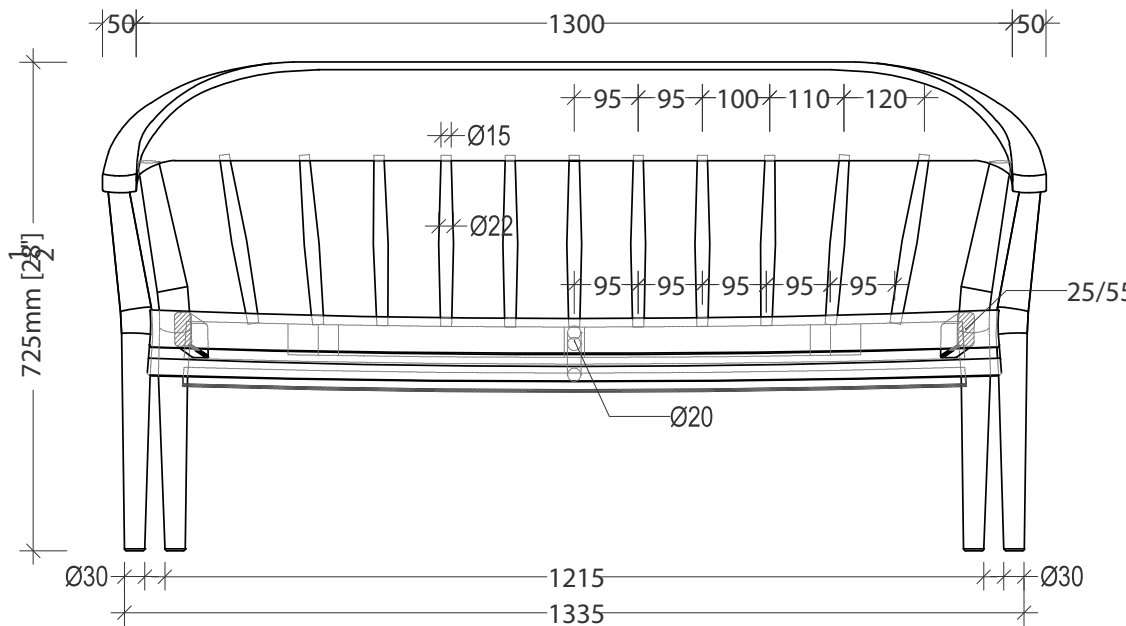

**COPENHAGEN Loveseat**  
W 55 1/4" D 24 1/4" H 28 1/2"  
AH 21 7/8" SH 14 5/16"  
OSH 15 5/16"  
62 lbs Teak & rope

**COPENHAGEN: ROPE COPENHAGEN: CUSHION FABRICS**

Teak

Anthracite

Sooty

ITEM NO	-	DATE	Sept 28, 2020	SIZE	W 55 $\frac{1}{4}$ " D 24 $\frac{1}{4}$ " H 28 $\frac{1}{2}$ "	DRAWN BY	WP Arifin	Fty		<b>OASIQ</b>
DESC	Copenhagen Sofa Poles Version	REVISED	02	BUYER	OASIQ	PAGE	01/01	WP		

1 : 10

FRONT VIEW

TOP VIEW

SIDE VIEW