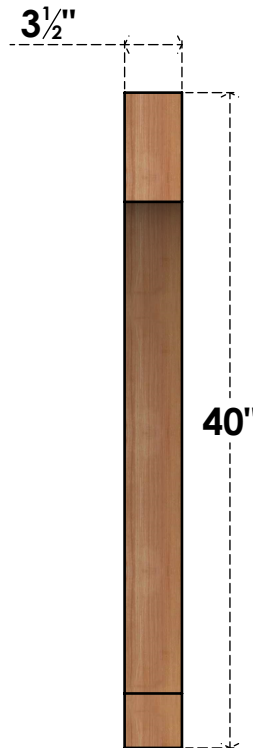

BRC04X28X40IMP00SWR

3 1/2"W X 28"D X 40"H IMPERIAL SMOOTH BRACE, WESTERN RED CEDAR

SIDE

FRONT

EKENA MILLWORK
 2300 WEST MAIN ST.
 CLARKSVILLE, TX 75426
 TOLL FREE: 866-607-0453
 WWW.EKENAMILLWORK.COM

NOTES

1. INSTALLATION TO BE COMPLETED IN ACCORDANCE WITH MANUFACTURER'S SPECIFICATIONS.
2. DRAWING MAY NOT BE TO SCALE
3. THIS DRAWING IS INTENDED FOR DESIGN AND PLANNING PURPOSES ONLY.
4. ALL INFORMATION CONTAINED HEREIN WAS CURRENT AT THE TIME OF DEVELOPMENT BUT MUST BE REVIEWED AND APPROVED BY THE PRODUCT MANUFACTURER TO BE CONSIDERED ACCURATE.
5. PRODUCTS ARE NOT KILN DRIED. THIS ITEM IS UNIQUE AND WILL CONTAIN THE NATURAL VARIATIONS THAT THE WOOD SPECIES OFFERS. THIS MAY RESULT IN VARIATIONS UP TO 1/4"