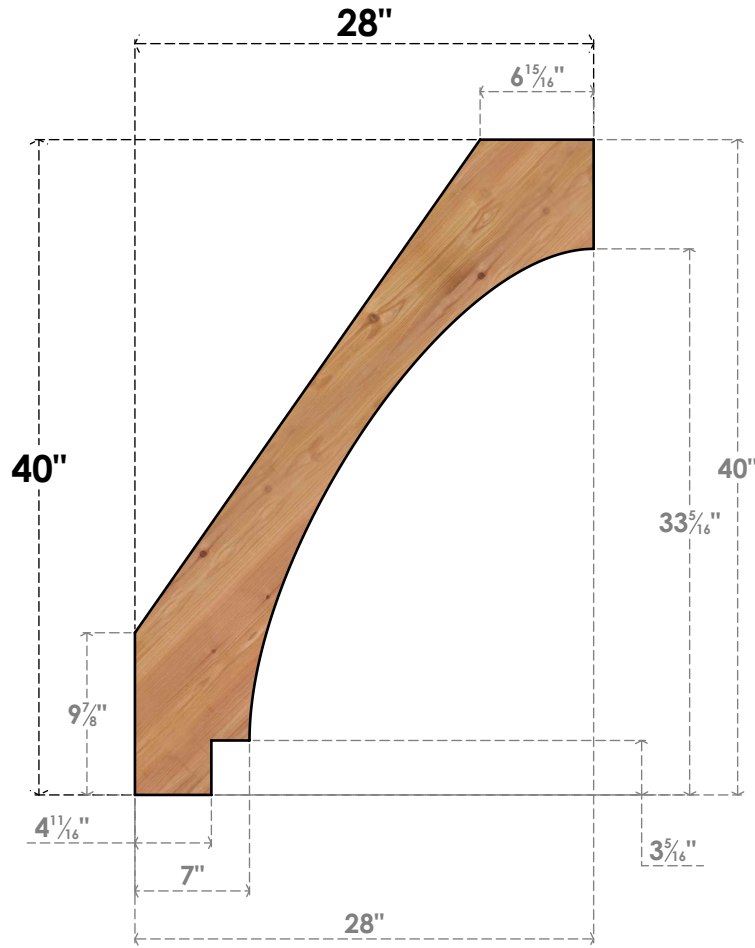

BRC04X28X40IMP00SWR

3 1/2"W X 28"D X 40"H IMPERIAL SMOOTH BRACE, WESTERN RED CEDAR

SIDE

FRONT

EKENA MILLWORK
 2300 WEST MAIN ST.
 CLARKSVILLE, TX 75426
 TOLL FREE: 866-607-0453
 WWW.EKENAMILLWORK.COM

NOTES