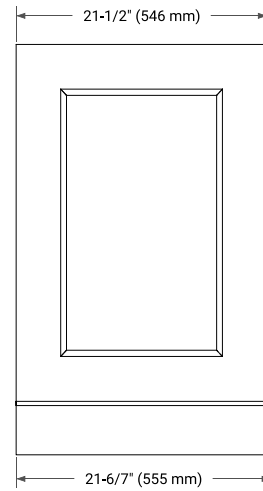

36" RIGHT OFFSET CABINET

BASE CABINET DIMENSIONS

36" W x 21.5" D x 34.5" H

FEATURES

- Solid wood frame & plywood panels
- Dovetail drawers and joints
- Soft closing doors & drawers

HARDWARE FINISHES*

Brushed Nickel   Satin Brass   Matte Black   Polished Chrome

*Hardware comes preinstalled with the illustrated option. Other finishes are available on our online store if you prefer a different one.

AVAILABLE COLORS

White   Grey   Midnight Blue

FRONT VIEW

SIDE VIEW

PLAN VIEW