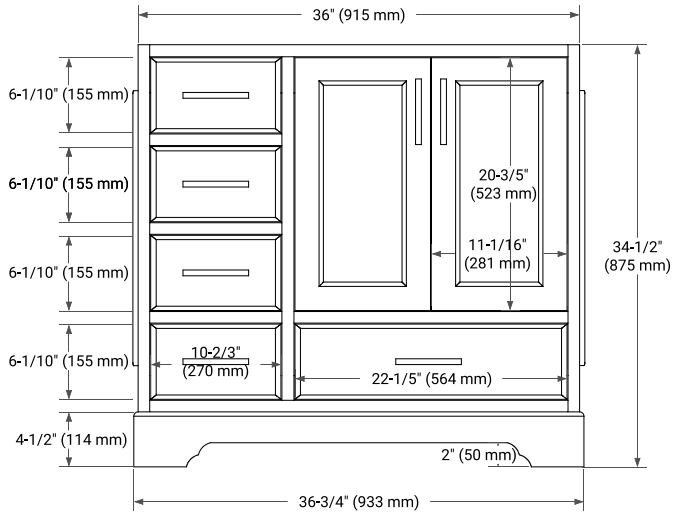

36" RIGHT OFFSET CABINET

BASE CABINET DIMENSIONS

36" W x 21.5" D x 34.5" H

FEATURES

- Solid wood frame & plywood panels
- Dovetail drawers and joints
- Soft closing doors & drawers

HARDWARE FINISHES*

Brushed Nickel   Satin Brass   Matte Black   Polished Chrome

*Hardware comes preinstalled with the illustrated option. Other finishes are available on our online store if you prefer a different one.

AVAILABLE COLORS

White   Grey   Midnight Blue

FRONT VIEW

SIDE VIEW

PLAN VIEW