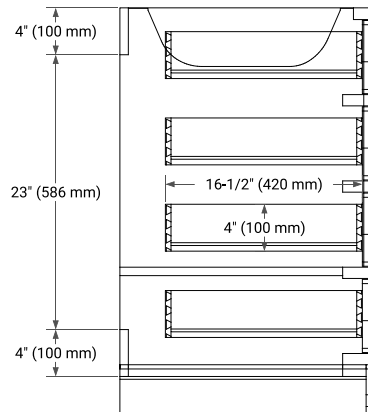

36" RIGHT OFFSET CABINET

BASE CABINET DIMENSIONS

36" W x 21.5" D x 34.5" H

FEATURES

- Solid wood frame & plywood panels
- Dovetail drawers and joints
- Soft closing doors & drawers

HARDWARE FINISHES*

Brushed Nickel Satin Brass Matte Black Polished Chrome

37" RIGHT OVAL SINK COUNTERTOP WITH 1.5 IN. THICKNESS

OVERALL DIMENSIONS

37" W x 22" D x 1.5" H

COUNTERTOP OPTIONS

Carrara Marble

White Quartz

FEATURES

- Solid countertop with mitered edges & seams
- Undermount white oval sink
- Pre-drilled for 8" widespread faucet

INCLUDED

- Countertop
- Matching Backsplash
- Oval Sink

COUNTERTOP PLAN VIEW

EDGE SIDE VIEW

THREE DIMENSIONAL COUNTERTOP VIEW