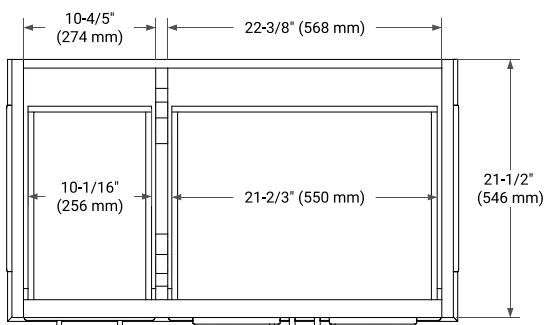

36" RIGHT OFFSET CABINET

BASE CABINET DIMENSIONS

36" W x 21.5" D x 34.5" H

FEATURES

- Solid wood frame & plywood panels
- Dovetail drawers and joints
- Soft closing doors & drawers

HARDWARE FINISHES*

Brushed Nickel Satin Brass Matte Black Polished Chrome

37" RIGHT OVAL SINK COUNTERTOP WITH 1.5 IN. THICKNESS

OVERALL DIMENSIONS

37" W x 22" D x 1.5" H

COUNTERTOP OPTIONS

Carrara Marble

White Quartz

FEATURES

- Solid countertop with mitered edges & seams
- Undermount white oval sink
- Pre-drilled for 8" widespread faucet

INCLUDED

- Countertop
- Matching Backsplash
- Oval Sink

COUNTERTOP PLAN VIEW

EDGE SIDE VIEW

THREE DIMENSIONAL COUNTERTOP VIEW