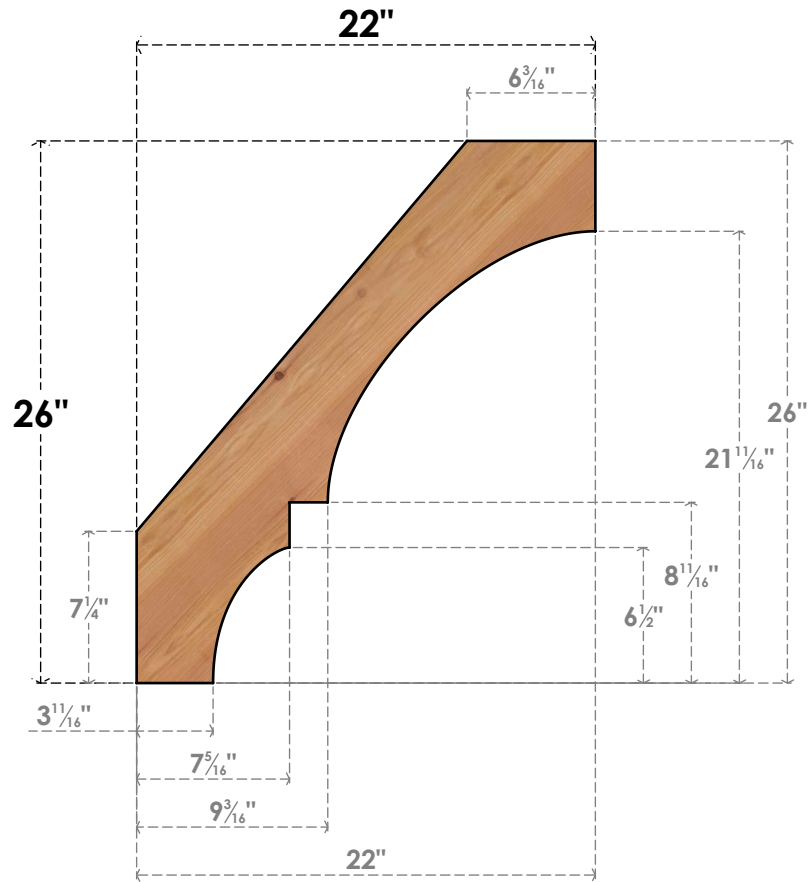

BRC06X22X26BOA00SWR

5 1/2"W X 22"D X 26"H BALBOA SMOOTH BRACE, WESTERN RED CEDAR

SIDE

FRONT

EKENA MILLWORK
 2300 WEST MAIN ST.
 CLARKSVILLE, TX 75426
 TOLL FREE: 866-607-0453
 WWW.EKENAMILLWORK.COM

NOTES

1. INSTALLATION TO BE COMPLETED IN ACCORDANCE WITH MANUFACTURER'S SPECIFICATIONS.
2. DRAWING MAY NOT BE TO SCALE
3. THIS DRAWING IS INTENDED FOR DESIGN AND PLANNING PURPOSES ONLY.
4. ALL INFORMATION CONTAINED HEREIN WAS CURRENT AT THE TIME OF DEVELOPMENT BUT MUST BE REVIEWED AND APPROVED BY THE PRODUCT MANUFACTURER TO BE CONSIDERED ACCURATE.
5. PRODUCTS ARE NOT KILN DRIED. THIS ITEM IS UNIQUE AND WILL CONTAIN THE NATURAL VARIATIONS THAT THE WOOD SPECIES OFFERS. THIS MAY RESULT IN VARIATIONS UP TO 1/4"