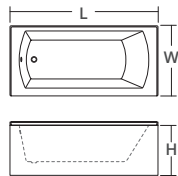

Valley's AFR skirted bathtubs have an extended apron for above floor rough-in and are only available for plain skirted baths. The pOVO skirted bathtub has a spacious well design with a sloped backrest for complete comfort. The plain skirt gives this tub a modern and contemporary flair.

DESCRIPTION:

- Modern style.
- Plain skirt.
- Above Floor Rough-in
- End drain.
- High gloss / Crack-resistant acrylic.
- Made in Canada.
- Complies with CSA & IAPMO standards.

MEASUREMENTS:

- **Length:** 66" / 1676mm
- **Width:** 30" / 762mm
- **Skirt Height:** 22" / 559mm

SHIPPING INFORMATION:

- **Length:** 68" / 1727mm
- **Width:** 34" / 864mm
- **Height:** 26" / 660mm
- **Net Weight:** 35.8 kg / 79 lbs
- **Gross Weight:** 40 kg / 88 lbs

WATER DEPTH

13.5" / 343mm
Drain to overflow

CAPACITY

48 gal.
182 litres of water

DISCLAIMER:

Measurements may vary $\pm \frac{1}{4}$ "
(Diagram Not to scale)