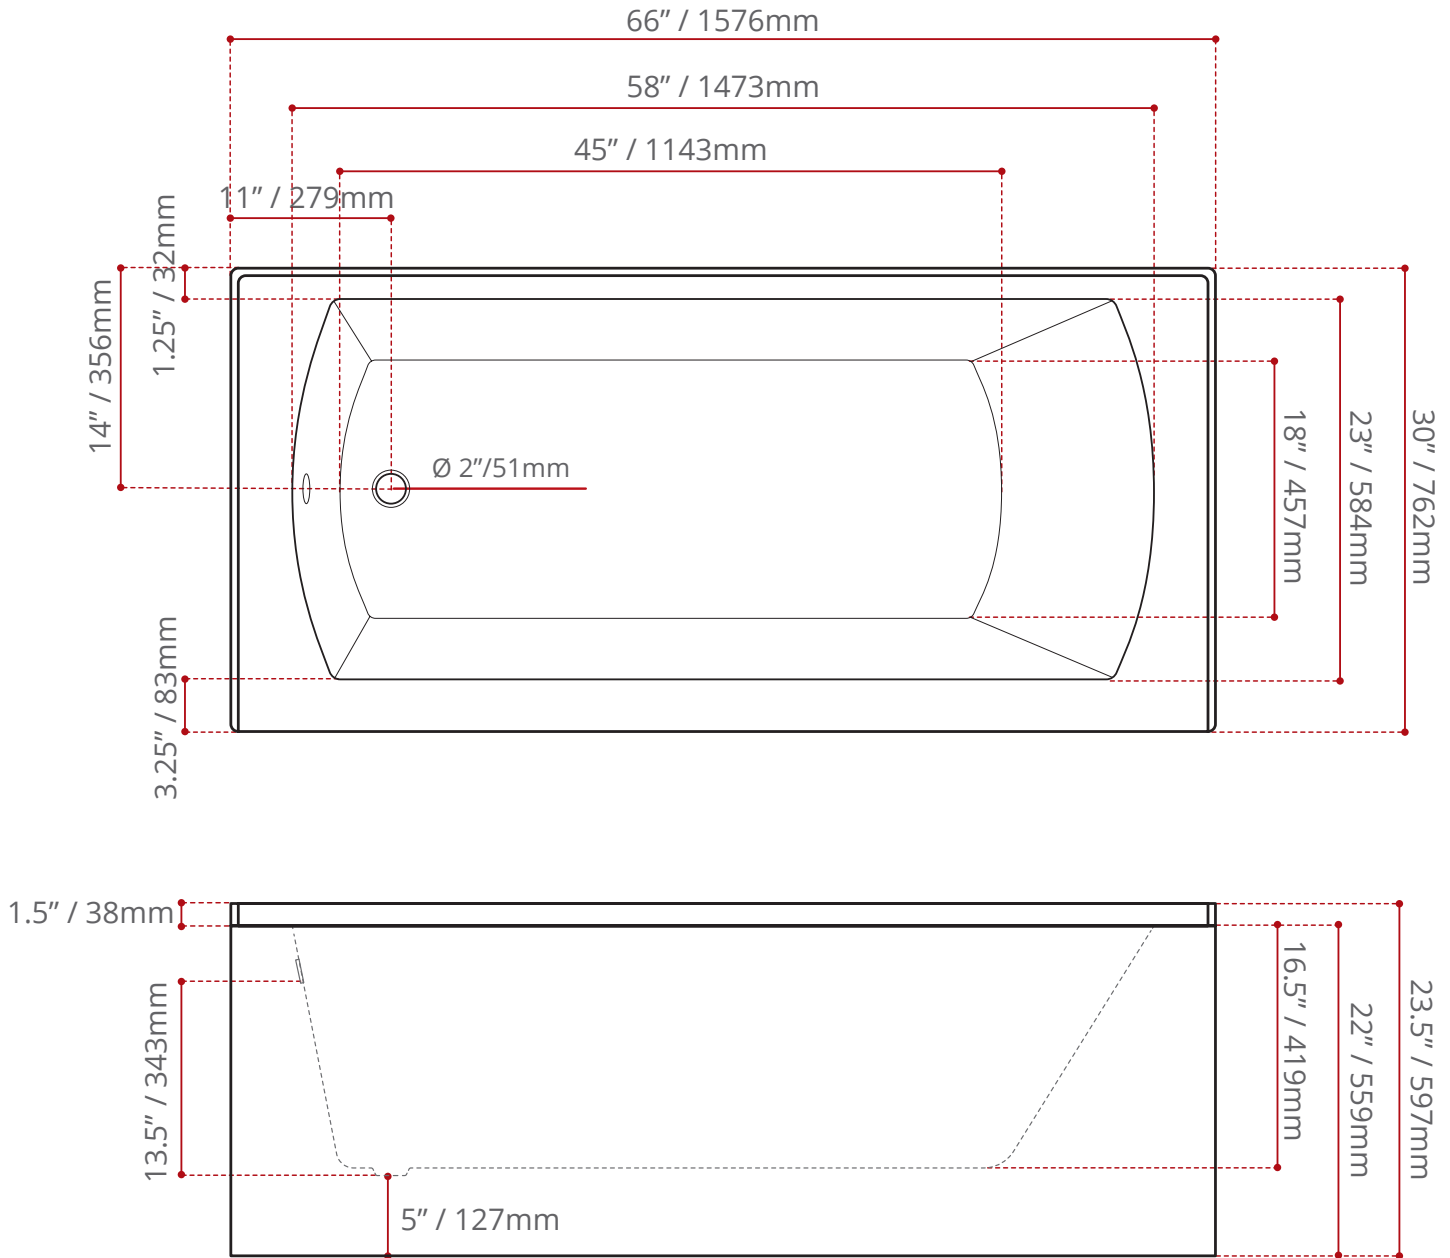

DESCRIPTION:

- Modern style.
- Plain skirt.
- Above Floor Rough-in
- End drain.
- High gloss / Crack-resistant acrylic.
- Made in Canada.
- Complies with CSA & IAPMO standards.

MEASUREMENTS:

- **Length:** 66" / 1676mm
- **Width:** 30" / 762mm
- **Skirt Height:** 22" / 559mm

AVAILABLE COLOURS:

White -WHT-

Black -BLK-

Biscuit -BIS-

CONFIGURATIONS:

- Textured Bottom.
- Skirt cut-off.
- 3/4" Set back wood apron.
- Double tiling flange.

JETTING OPTIONS

- LATERAL AIR JETS
- AIR ILLUSION JETS
- SANTÉ AIR
- SQUARE ZEN AIR JETS
- NECK-JET MASSAGE SYSTEM
- ROUND WHIRLPOOL JETS
- THIN LINE WHIRLPOOL JETS
- SQUARE WHIRLPOOL JETS
- V-MASSEUSE
- CHROMATHERAPY
- COMFORT WARM SYSTEM
- AROMATHERAPY

SHIPPING INFORMATION:

- **Length:** 68" / 1727mm
- **Width:** 34" / 864mm
- **Height:** 26" / 660mm
- **Net Weight:** 35.8 kg / 79 lbs
- **Gross Weight:** 40 kg / 88 lbs

WATER DEPTH

13.5" / 343mm
Drain to overflow

CAPACITY

48 gal.
182 litres of water

DISCLAIMER:

Measurements may vary $\pm \frac{1}{4}$ "
(Diagram Not to scale)