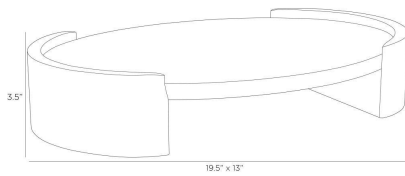

ARTERIO RS

ADELAIDE TRAY

AY104
H: 3.5 IN, W: 19.5 IN, D: 13 IN,
Grey

Suspended with supports of grey marble, an antique brass clad oval offers a pleasing mix of materials. Carved at the top with a concentric pattern, it is an impactful accessory for any surface. Finish will vary.

APPEARANCE

Material	Marble, Brass
Material Type	Clad
Finish	Gray, Antique Brass
Finish Will Vary	Yes
Top Coat/Sealant	Yes

DIMENSIONS

Foot Print	W: 19 IN, D: 10 IN
------------	--------------------

SHIPPING

Product Weight	21 lbs
Gross Weight 1	34.17 lbs
Shipping Box 1	H: 6 IN, L: 22 IN, W: 16 IN

CONTRACT

Contract Suitable	Yes
-------------------	-----