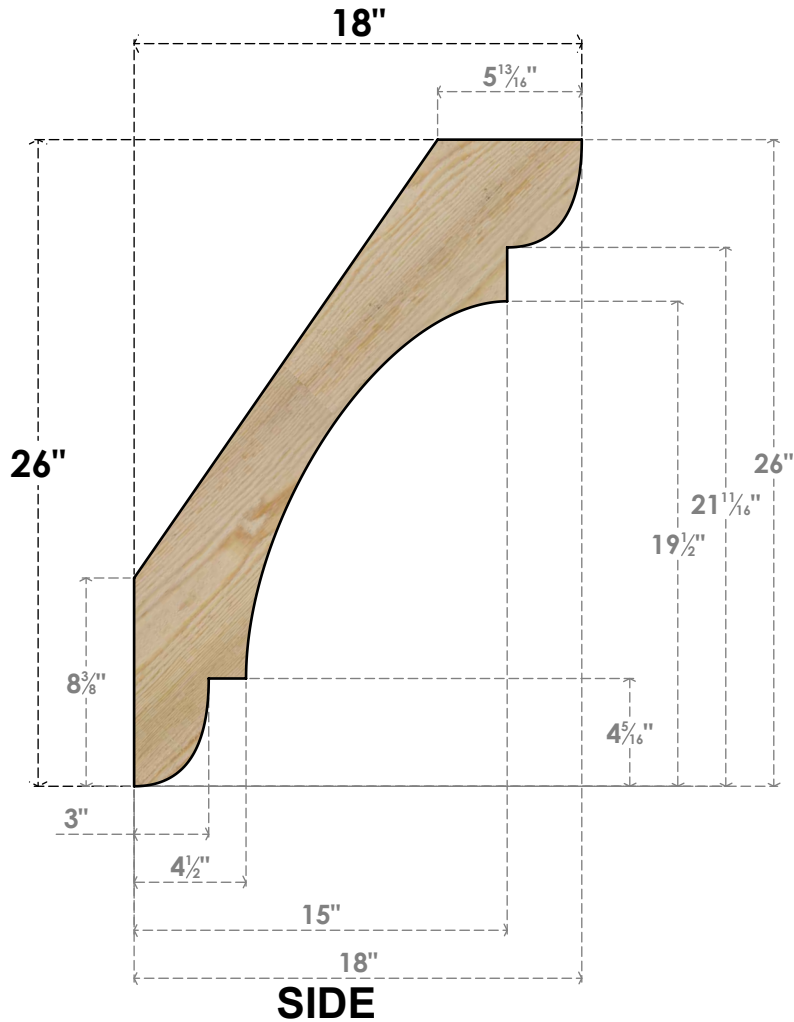

BRC06X18X26OLY00RDF

6"W X 18"D X 26"H OLYMPIC ROUGH SAWN BRACE, DOUGLAS FIR

EKENA MILLWORK
 2300 WEST MAIN ST.
 CLARKSVILLE, TX 75426
 TOLL FREE: 866-607-0453
 WWW.EKENAMILLWORK.COM

NOTES

1. INSTALLATION TO BE COMPLETED IN ACCORDANCE WITH MANUFACTURER'S SPECIFICATIONS.
2. DRAWING MAY NOT BE TO SCALE
3. THIS DRAWING IS INTENDED FOR DESIGN AND PLANNING PURPOSES ONLY.
4. ALL INFORMATION CONTAINED HEREIN WAS CURRENT AT THE TIME OF DEVELOPMENT BUT MUST BE REVIEWED AND APPROVED BY THE PRODUCT MANUFACTURER TO BE CONSIDERED ACCURATE.
5. PRODUCTS ARE NOT KILN DRIED. THIS ITEM IS UNIQUE AND WILL CONTAIN THE NATURAL VARIATIONS THAT THE WOOD SPECIES OFFERS. THIS MAY RESULT IN VARIATIONS UP TO 1/4"