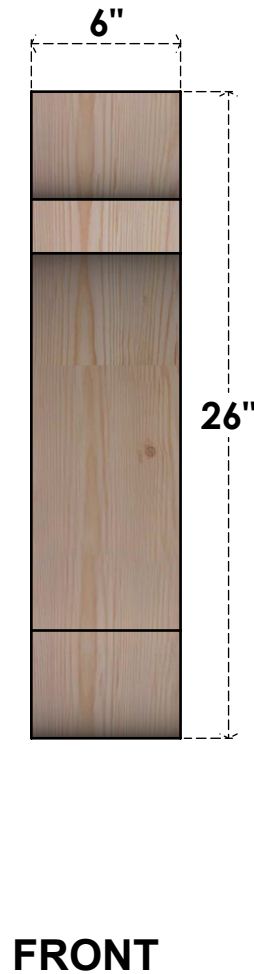

BRC06X18X26OLY00RDF

6"W X 18"D X 26"H OLYMPIC ROUGH SAWN BRACE, DOUGLAS FIR

EKENA MILLWORK
 2300 WEST MAIN ST.
 CLARKSVILLE, TX 75426
 TOLL FREE: 866-607-0453
 WWW.EKENAMILLWORK.COM

NOTES

1. INSTALLATION TO BE COMPLETED IN ACCORDANCE WITH MANUFACTURER'S SPECIFICATIONS.
2. DRAWING MAY NOT BE TO SCALE
3. THIS DRAWING IS INTENDED FOR DESIGN AND PLANNING PURPOSES ONLY.
4. ALL INFORMATION CONTAINED HEREIN WAS CURRENT AT THE TIME OF DEVELOPMENT BUT MUST BE REVIEWED AND APPROVED BY THE PRODUCT MANUFACTURER TO BE CONSIDERED ACCURATE.
5. PRODUCTS ARE NOT KILN DRIED. THIS ITEM IS UNIQUE AND WILL CONTAIN THE NATURAL VARIATIONS THAT THE WOOD SPECIES OFFERS. THIS MAY RESULT IN VARIATIONS UP TO 1/4"