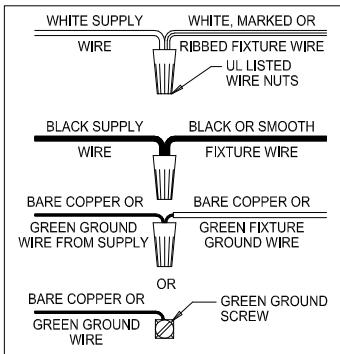

Assembly & Installation Instructions

CAUTION: Read instructions carefully and turn electricity off at main circuit breaker panel before beginning installation.

*****
WARNING - If any Special Control Devices are used with this Fixture, Follow the Instructions Carefully to assure full compliance with N.E.C. requirements. If there are any questions, contact a Qualified Electrical Contractor.
WARNING - This product contains chemicals known to the State of California to cause cancer, birth defects and /or other reproductive harm. Thoroughly wash hands after installing, handling, cleaning, or otherwise touching this product.
CAUTION - All glass is fragile, use care when handling Glass component(s) and or Lamp(s).
*****

ASSEMBLY STEPS:
PASOS PARA ENSAMBLAR:
MODE D'ASSEMBLAGE:

1. E,D → A
2. H → D
3. B,A → C
4. F → G
5. K,J → D
6. P → N
7. Q → N
8. R,S,T,V,W,X,Y → Q
9. Z,AA,BB,CC,DD → Q
10. U → BB,L
11. EE,FF,GG → L

B, C, G & P
(NOT FURNISHED)
(NO INCLUIDA)
(NON FOURNIE)