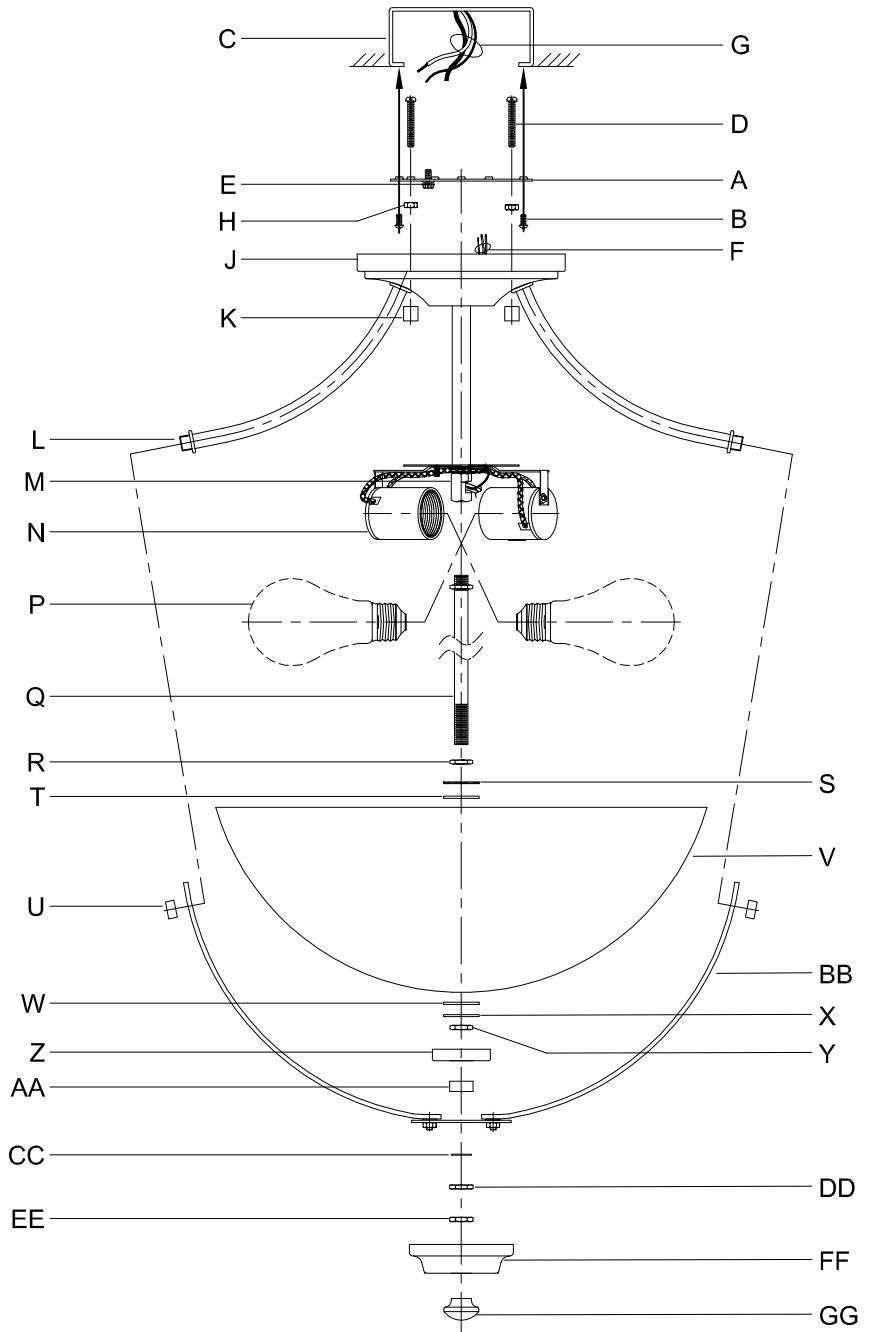

Assembly & Installation Instructions

CAUTION: Read instructions carefully and turn electricity off at main circuit breaker panel before beginning installation.

*****
WARNING - If any Special Control Devices are used with this Fixture, Follow the Instructions Carefully to assure full compliance with N.E.C. requirements. If there are any questions, contact a Qualified Electrical Contractor.
WARNING - This product contains chemicals known to the State of California to cause cancer, birth defects and /or other reproductive harm. Thoroughly wash hands after installing, handling, cleaning, or otherwise touching this product.
CAUTION - All glass is fragile, use care when handling Glass component(s) and or Lamp(s).
*****

ASSEMBLY STEPS:
PASOS PARA ENSAMBLAR:
MODE D'ASSEMBLAGE:

1. E,D → A
2. H → D
3. B,A → C
4. F → G
5. K,J → D
6. P → N
7. Q → N
8. R,S,T,V,W,X,Y → Q
9. Z,AA,BB,CC,DD → Q
10. U → BB,L
11. EE,FF,GG → L

B, C, G & P
(NOT FURNISHED)
(NO INCLUIDA)
(NON FOURNIE)