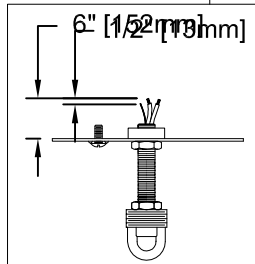

Assembly & Installation Instructions

CAUTION: Read instructions carefully and turn electricity off at main circuit breaker panel before beginning installation.

*****

WARNING - If any Special Control Devices are used with this Fixture, Follow the Instructions Carefully to assure full compliance with N.E.C. requirements. If there are any questions, contact a Qualified Electrical Contractor.

WARNING - This product contains chemicals known to the State of California to cause cancer, birth defects and /or other reproductive harm. Thoroughly wash hands after installing, handling, cleaning, or otherwise touching this product.
CAUTION - All glass is fragile, use care when handling Glass component(s) and or Lamp(s).

*****

ASSEMBLY STEPS:
PASOS PARA ENSAMBLAR:
MODE D'ASSEMBLAGE:

1. NN, KK → A
2. B, LL → C
3. HH, JJ, MM → D
4. JJ → MM (TO LOCK) (APRETAR) (À VERROUILLER)
5. F → UU, TT, SS
6. UU → VV
7. SS, TT → UU
8. RR → SS
9. QQ, PP → RR
10. LL → MM
11. F → RR, QQ, PP, MM, NN
12. F → G
13. PP, QQ → MM
14. P → N
15. Q → N
16. R, S, T, V, W, X, Y → Q
17. Z, AA, BB, CC, DD → Q
18. U → BB, L
19. EE, FF, GG → L