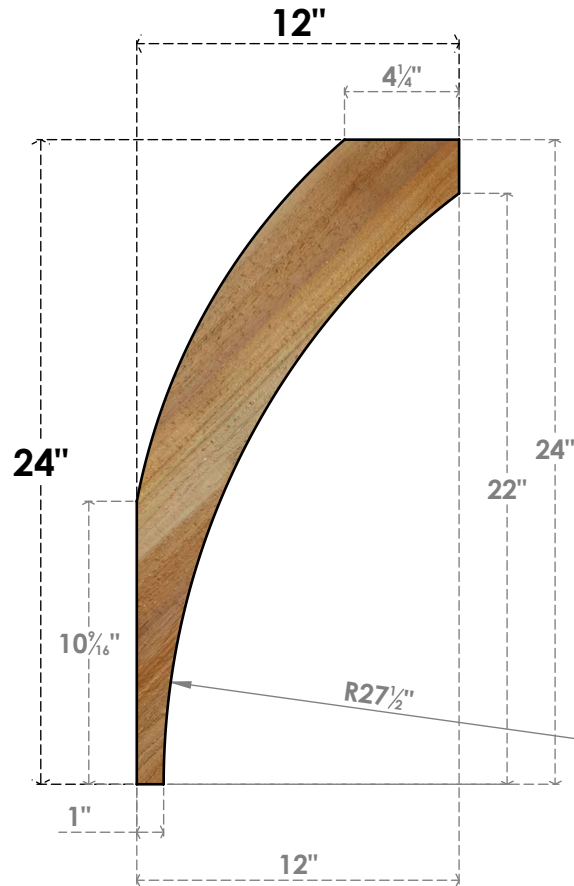

BRC06X12X24THR00RWR

6"W X 12"D X 24"H THORTON ROUGH SAWN BRACE, WESTERN RED CEDAR

SIDE

FRONT

EKENA MILLWORK
 2300 WEST MAIN ST.
 CLARKSVILLE, TX 75426
 TOLL FREE: 866-607-0453
 WWW.EKENAMILLWORK.COM

NOTES

1. INSTALLATION TO BE COMPLETED IN ACCORDANCE WITH MANUFACTURER'S SPECIFICATIONS.
2. DRAWING MAY NOT BE TO SCALE
3. THIS DRAWING IS INTENDED FOR DESIGN AND PLANNING PURPOSES ONLY.
4. ALL INFORMATION CONTAINED HEREIN WAS CURRENT AT THE TIME OF DEVELOPMENT BUT MUST BE REVIEWED AND APPROVED BY THE PRODUCT MANUFACTURER TO BE CONSIDERED ACCURATE.
5. PRODUCTS ARE NOT KILN DRIED. THIS ITEM IS UNIQUE AND WILL CONTAIN THE NATURAL VARIATIONS THAT THE WOOD SPECIES OFFERS. THIS MAY RESULT IN VARIATIONS UP TO 1/4"