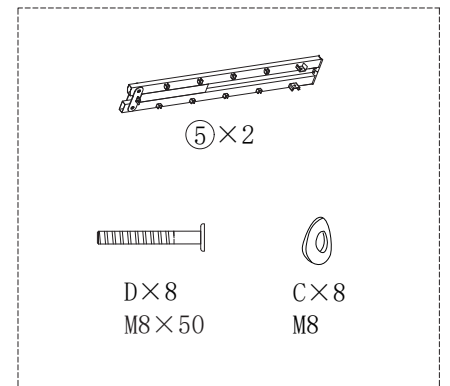

Platform Bed Set-up Instruction

TY03/04
Size: Full/Queen

Step1

Step2

Step3

Step4

Step5

Step6