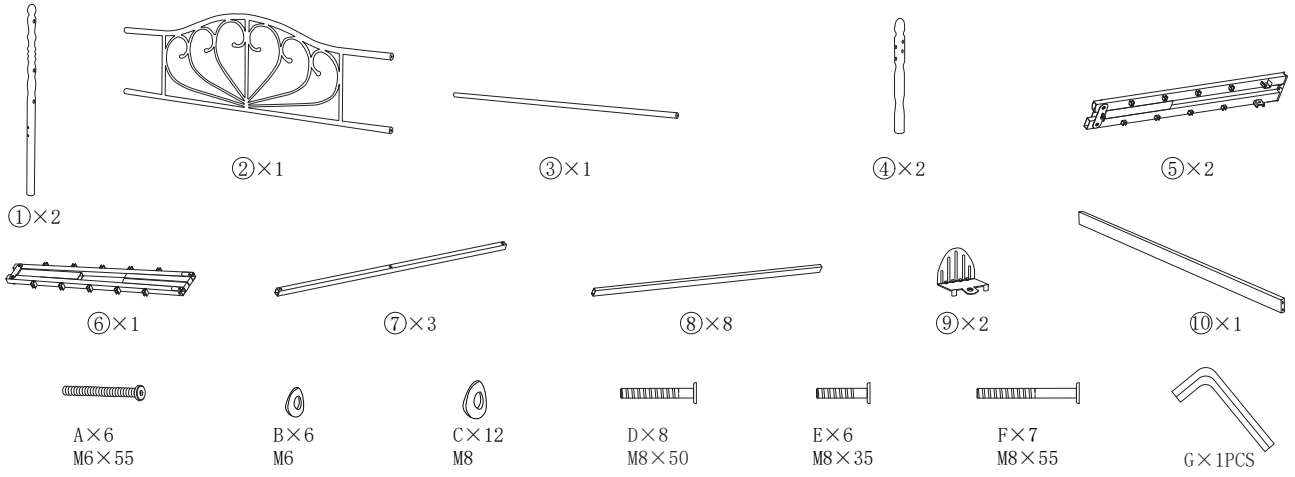

Platform Bed Set-up Instruction

TY03/04
Size: Full/Queen

Step1

Step2

Step3

Step4

Step5

Step6