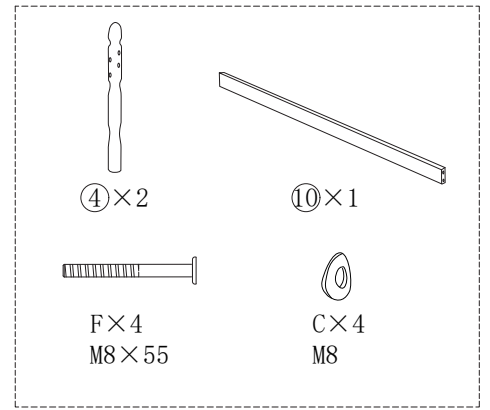

Platform Bed Set-up Instruction

TY03/04
Size: Full/Queen

Step1

Step2

Step3

Step4

Step5

Step6