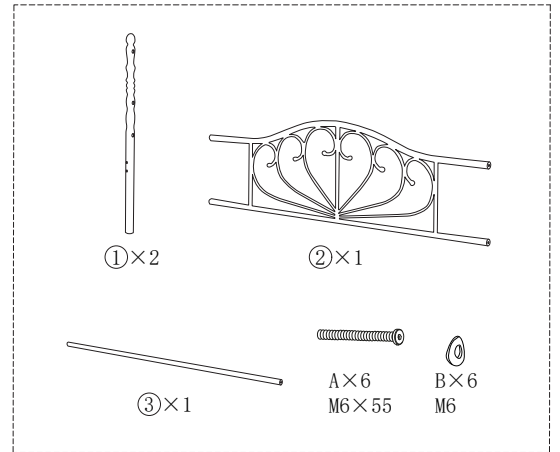

Platform Bed Set-up Instruction

TY03/04
Size: Full/Queen

Step1

Step2

Step3

Step4

Step5

Step6