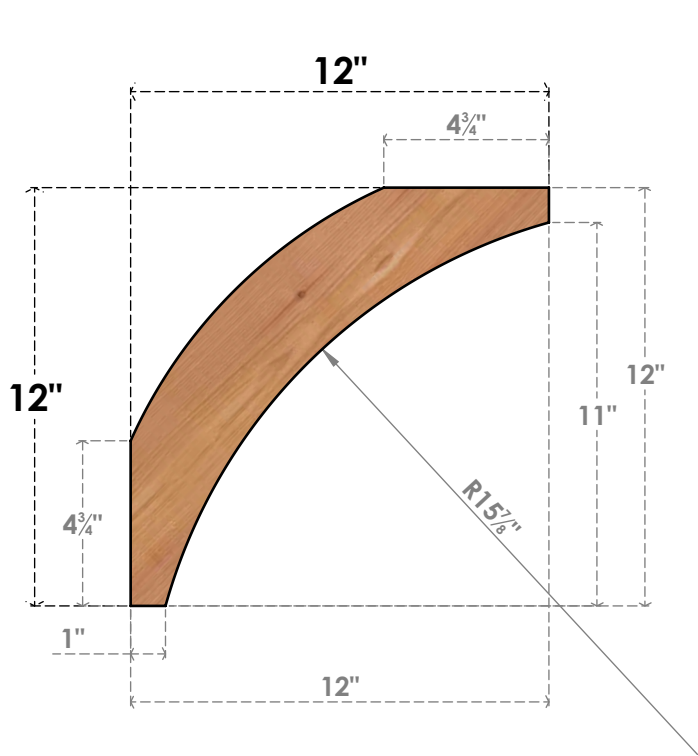

BRC06X12X12THR00SWR

5 1/2"W X 12"D X 12"H THORTON SMOOTH BRACE, WESTERN RED CEDAR

SIDE

FRONT

EKENA MILLWORK
 2300 WEST MAIN ST.
 CLARKSVILLE, TX 75426
 TOLL FREE: 866-607-0453
 WWW.EKENAMILLWORK.COM

NOTES

1. INSTALLATION TO BE COMPLETED IN ACCORDANCE WITH MANUFACTURER'S SPECIFICATIONS.
2. DRAWING MAY NOT BE TO SCALE
3. THIS DRAWING IS INTENDED FOR DESIGN AND PLANNING PURPOSES ONLY.
4. ALL INFORMATION CONTAINED HEREIN WAS CURRENT AT THE TIME OF DEVELOPMENT BUT MUST BE REVIEWED AND APPROVED BY THE PRODUCT MANUFACTURER TO BE CONSIDERED ACCURATE.
5. PRODUCTS ARE NOT KILN DRIED. THIS ITEM IS UNIQUE AND WILL CONTAIN THE NATURAL VARIATIONS THAT THE WOOD SPECIES OFFERS. THIS MAY RESULT IN VARIATIONS UP TO 1/4"