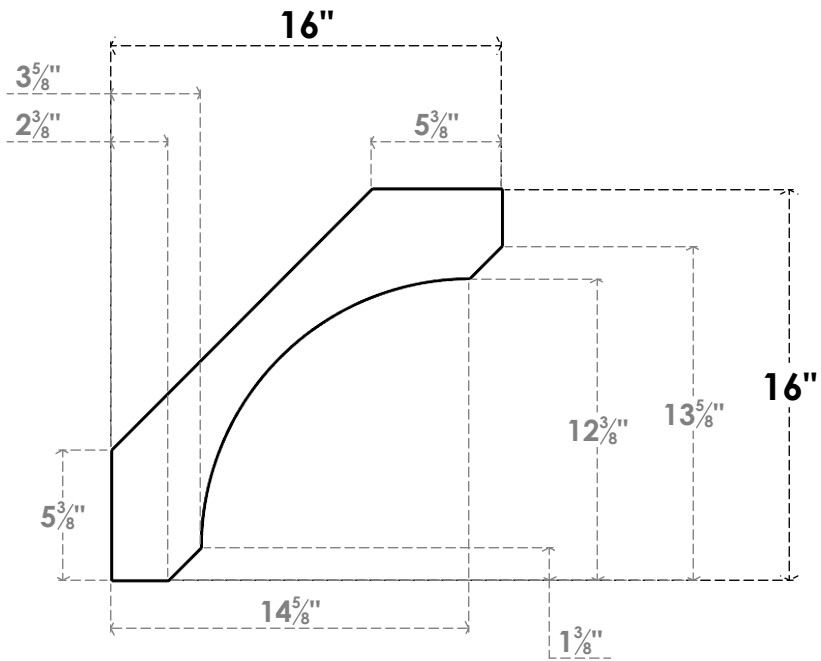

ITEM NUMBER: BRCURO050X16000X16000LECRCP

5"W X 16"D X 16"H LEGACY ROUGH CEDAR WOODGRAIN OPEN
TIMBERTHANE BRACE, PRIMED TAN

SIDE PROFILE

FRONT PROFILE

ISOMETRIC

EKENA MILLWORK
2300 WEST MAIN ST.
CLARKSVILLE, TX 75426
TOLL FREE: 866-607-0453
WWW.EKENAMILLWORK.COM

NOTES

1. INSTALLATION TO BE COMPLETED IN ACCORDANCE WITH MANUFACTURER'S SPECIFICATIONS.
2. DRAWING MAY NOT BE TO SCALE
3. THIS DRAWING IS INTENDED FOR DESIGN AND PLANNING PURPOSES ONLY.
4. ALL INFORMATION CONTAINED HEREIN WAS CURRENT AT THE TIME OF DEVELOPMENT BUT MUST BE REVIEWED AND APPROVED BY THE PRODUCT MANUFACTURER TO BE CONSIDERED ACCURATE.
5. TIMBERTHANE ARCHITECTURAL PRODUCTS ARE MADE FROM HIGH DENSITY URETHANE AND COME FACTORY PRIMED