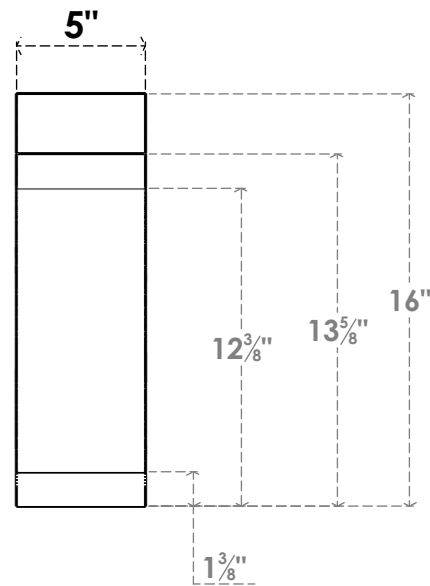

ITEM NUMBER: BRCURO050X16000X16000LECRCP

5"W X 16"D X 16"H LEGACY ROUGH CEDAR WOODGRAIN OPEN
TIMBERTHANE BRACE, PRIMED TAN

SIDE PROFILE

FRONT PROFILE

ISOMETRIC

EKENA MILLWORK
2300 WEST MAIN ST.
CLARKSVILLE, TX 75426
TOLL FREE: 866-607-0453
WWW.EKENAMILLWORK.COM

NOTES

1. INSTALLATION TO BE COMPLETED IN ACCORDANCE WITH MANUFACTURER'S SPECIFICATIONS.
2. DRAWING MAY NOT BE TO SCALE
3. THIS DRAWING IS INTENDED FOR DESIGN AND PLANNING PURPOSES ONLY.
4. ALL INFORMATION CONTAINED HEREIN WAS CURRENT AT THE TIME OF DEVELOPMENT BUT MUST BE REVIEWED AND APPROVED BY THE PRODUCT MANUFACTURER TO BE CONSIDERED ACCURATE.
5. TIMBERTHANE ARCHITECTURAL PRODUCTS ARE MADE FROM HIGH DENSITY URETHANE AND COME FACTORY PRIMED