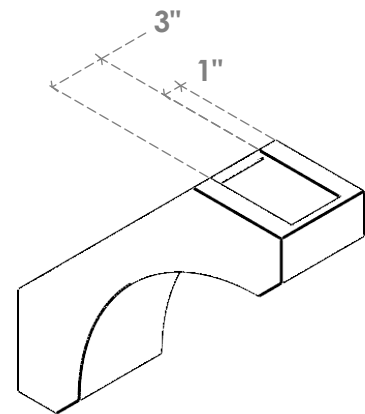

ITEM NUMBER: BRCURO050X16000X16000LECRCP

5"W X 16"D X 16"H LEGACY ROUGH CEDAR WOODGRAIN OPEN
TIMBERTHANE BRACE, PRIMED TAN

SIDE PROFILE

FRONT PROFILE

ISOMETRIC

EKENA MILLWORK
2300 WEST MAIN ST.
CLARKSVILLE, TX 75426
TOLL FREE: 866-607-0453
WWW.EKENAMILLWORK.COM

NOTES

1. INSTALLATION TO BE COMPLETED IN ACCORDANCE WITH MANUFACTURER'S SPECIFICATIONS.
2. DRAWING MAY NOT BE TO SCALE
3. THIS DRAWING IS INTENDED FOR DESIGN AND PLANNING PURPOSES ONLY.
4. ALL INFORMATION CONTAINED HEREIN WAS CURRENT AT THE TIME OF DEVELOPMENT BUT MUST BE REVIEWED AND APPROVED BY THE PRODUCT MANUFACTURER TO BE CONSIDERED ACCURATE.
5. TIMBERTHANE ARCHITECTURAL PRODUCTS ARE MADE FROM HIGH DENSITY URETHANE AND COME FACTORY PRIMED