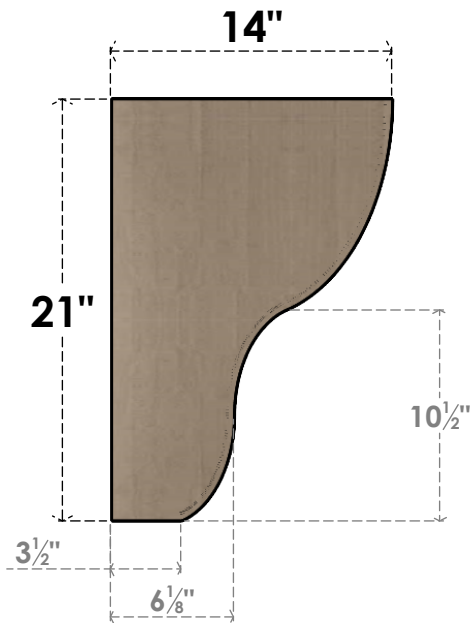

# ITEM NUMBER: CORU07X14X21GRNRCPR

7"W X 14"D X 21"H SERIES 2 CLASSIC GREENSBORO ROUGH CEDAR  
TIMBERTHANE FAUX WOOD CORBEL, PRIMED

**SIDE PROFILE**

**FRONT PROFILE**

**ISOMETRIC**

EKENA MILLWORK  
2300 WEST MAIN ST.  
CLARKSVILLE, TX 75426  
TOLL FREE: 866-607-0453  
WWW.EKENAMILLWORK.COM

NOTES

1. INSTALLATION TO BE COMPLETED IN ACCORDANCE WITH MANUFACTURER'S SPECIFICATIONS.
2. DRAWING MAY NOT BE TO SCALE
3. THIS DRAWING IS INTENDED FOR DESIGN AND PLANNING PURPOSES ONLY.
4. ALL INFORMATION CONTAINED HEREIN WAS CURRENT AT THE TIME OF DEVELOPMENT BUT MUST BE REVIEWED AND APPROVED BY THE PRODUCT MANUFACTURER TO BE CONSIDERED ACCURATE.
5. TIMBERTHANE ARCHITECTURAL PRODUCTS ARE MADE FROM HIGH DENSITY URETHANE AND COME FACTORY PRIMED