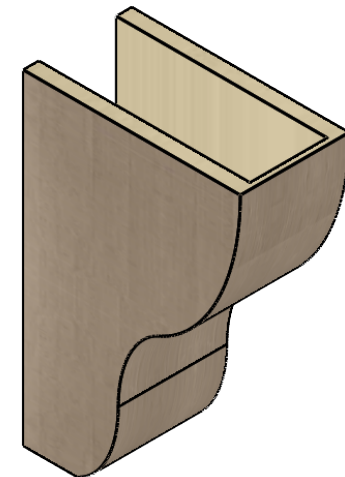

# ITEM NUMBER: CORU07X14X21GRNRCPR

7"W X 14"D X 21"H SERIES 2 CLASSIC GREENSBORO ROUGH CEDAR  
TIMBERTHANE FAUX WOOD CORBEL, PRIMED

**SIDE PROFILE**

**FRONT PROFILE**

**ISOMETRIC**

EKENA MILLWORK  
2300 WEST MAIN ST.  
CLARKSVILLE, TX 75426  
TOLL FREE: 866-607-0453  
WWW.EKENAMILLWORK.COM

NOTES

1. INSTALLATION TO BE COMPLETED IN ACCORDANCE WITH MANUFACTURER'S SPECIFICATIONS.
2. DRAWING MAY NOT BE TO SCALE
3. THIS DRAWING IS INTENDED FOR DESIGN AND PLANNING PURPOSES ONLY.
4. ALL INFORMATION CONTAINED HEREIN WAS CURRENT AT THE TIME OF DEVELOPMENT BUT MUST BE REVIEWED AND APPROVED BY THE PRODUCT MANUFACTURER TO BE CONSIDERED ACCURATE.
5. TIMBERTHANE ARCHITECTURAL PRODUCTS ARE MADE FROM HIGH DENSITY URETHANE AND COME FACTORY PRIMED