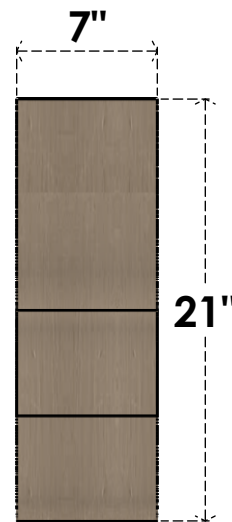

# ITEM NUMBER: CORU07X14X21GRNRCPR

7"W X 14"D X 21"H SERIES 2 CLASSIC GREENSBORO ROUGH CEDAR  
TIMBERTHANE FAUX WOOD CORBEL, PRIMED

**SIDE PROFILE**

**FRONT PROFILE**

**ISOMETRIC**

EKENA MILLWORK  
2300 WEST MAIN ST.  
CLARKSVILLE, TX 75426  
TOLL FREE: 866-607-0453  
WWW.EKENAMILLWORK.COM

NOTES

1. INSTALLATION TO BE COMPLETED IN ACCORDANCE WITH MANUFACTURER'S SPECIFICATIONS.
2. DRAWING MAY NOT BE TO SCALE
3. THIS DRAWING IS INTENDED FOR DESIGN AND PLANNING PURPOSES ONLY.
4. ALL INFORMATION CONTAINED HEREIN WAS CURRENT AT THE TIME OF DEVELOPMENT BUT MUST BE REVIEWED AND APPROVED BY THE PRODUCT MANUFACTURER TO BE CONSIDERED ACCURATE.
5. TIMBERTHANE ARCHITECTURAL PRODUCTS ARE MADE FROM HIGH DENSITY URETHANE AND COME FACTORY PRIMED