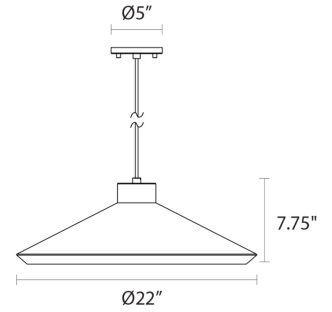

Type #:

Dimensions

Height:	7.75"
Diameter:	22"
Canopy/Backplate/Base:	5"
Hanging Details:	10' Adj. White Silk Cord

Electrical Specs

Bulb 1 Type:	GU24 Base LED
Bulb Quantity:	1
Input Voltage:	120VAC
Wattage:	9
Initial Lumens:	850
Delivered Lumens:	949
Color Temperature:	3000K
CRI:	80
Base Type:	GU24

Installation

Installation:	Licensed electrician required
Sloped Ceiling Compatible?:	Compatible

Shipping

Carton 1 L x W x H:	26" X 25" X 10"
Carton 1 Gross Weight:	8 LBS

Shade

Shade 1 Material:	Aluminum
-------------------	----------