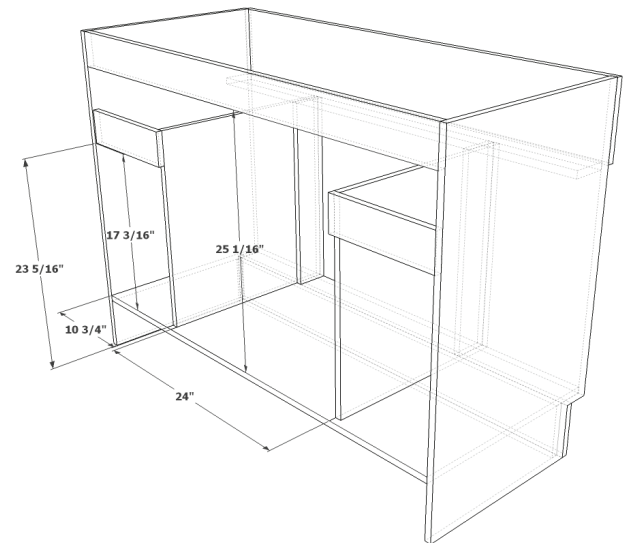

SINK DETAIL

Flow Rate: 8.42sec/gal

BACK DETAIL

COLLECTION NAME

SAINT COLLECTION

DISCLAIMER

ALL INFORMATION CONTAINED IN THIS DOCUMENT IS CONFIDENTIAL AND SHALL NOT BE REPRODUCED OR DIVULGED, IN WHOLE OR IN PART. DIMENSIONS ON FINISHED VANITIES MAY VARY SLIGHTLY FROM THOSE SHOWN ON THESE SPECIFICATIONS DUE TO VARIABILITY IN CONSTRUCTION MATERIALS.

CUTLER KITCHEN & BATH

81 ROYAL GROUP CRESCENT UNIT A VAUGHAN ONTARIO CANDA L4H 1X9 (tel) 905.212.121 (fax) 905.238.5512

VANITY STYLE

FREE STANDING

PRODUCT CODE

SC%48

DESCRIPTION

SAINT 48" Small Shaker w/Slab Valance - 2 Doors 4 Drawers

CABINET SIZE

48" WIDE x 34 5/8" HIGH x 20 3/8" DEEP

AUTH. BY

SHANE

DATE

2022-03-25

REVISION #

1