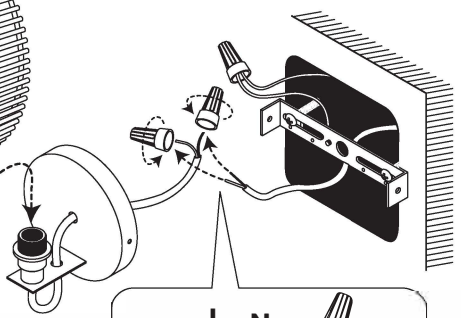

# ASSEMBLY INSTRUCTION WALL SCONCE

SIZE : 25.5 X 19.5 X 21.5 CM H.  
 MAX. 40W, E12 (INCANDESCENT)  
 MAX. 9W, E12 (FLUORESCENT)  
 MAX. 6W, E12 (LED)