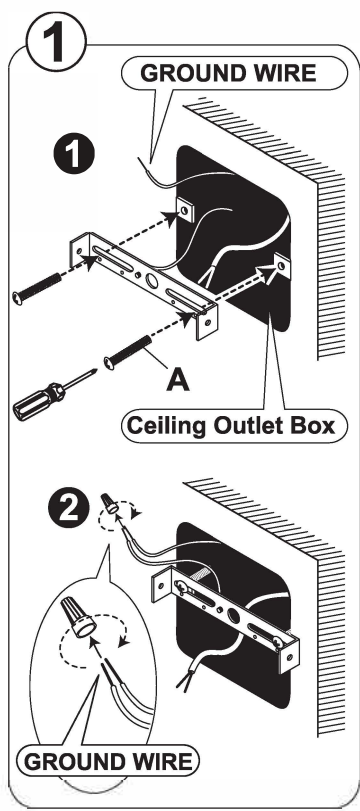

# ASSEMBLY INSTRUCTION WALL SCONCE

SIZE : 25.5 X 19.5 X 21.5 CM H.  
 MAX. 40W, E12 (INCANDESCENT)  
 MAX. 9W, E12 (FLUORESCENT)  
 MAX. 6W, E12 (LED)