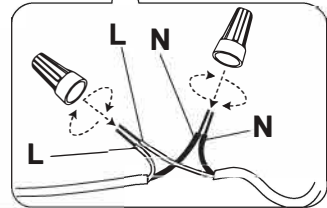

# ASSEMBLY INSTRUCTION WALL SCONCE

SIZE : 25.5 X 19.5 X 21.5 CM H.  
 MAX. 40W, E12 (INCANDESCENT)  
 MAX. 9W, E12 (FLUORESCENT)  
 MAX. 6W, E12 (LED)