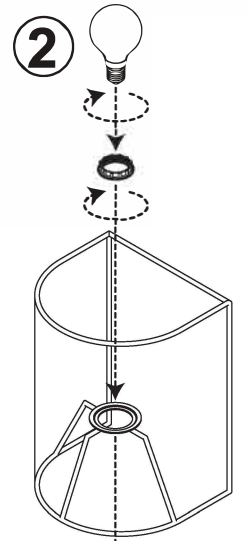

# ASSEMBLY INSTRUCTION WALL SCONCE

SIZE : 25.5 X 19.5 X 21.5 CM H.  
 MAX. 40W, E12 (INCANDESCENT)  
 MAX. 9W, E12 (FLUORESCENT)  
 MAX. 6W, E12 (LED)