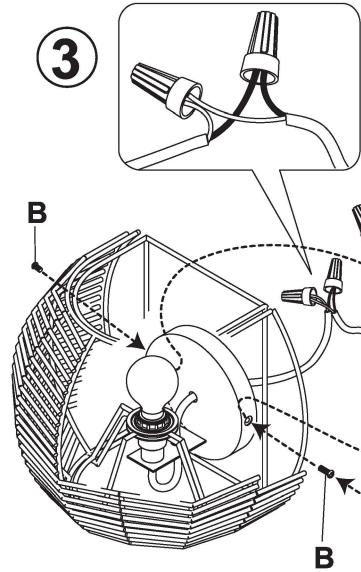

# ASSEMBLY INSTRUCTION WALL SCONCE

SIZE : 25.5 X 19.5 X 21.5 CM H.  
 MAX. 40W, E12 (INCANDESCENT)  
 MAX. 9W, E12 (FLUORESCENT)  
 MAX. 6W, E12 (LED)