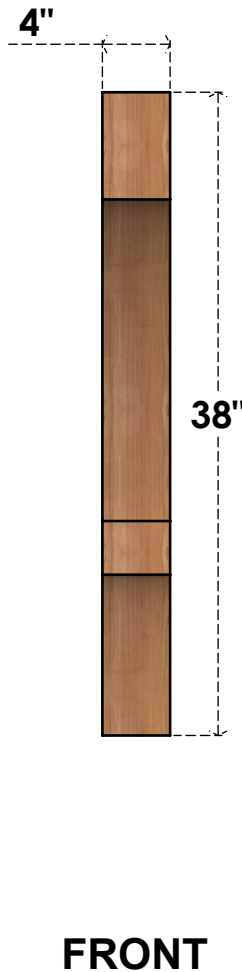

BRC04X26X38BOA00RWR

4"W X 26"D X 38"H BALBOA ROUGH SAWN BRACE, WESTERN RED CEDAR

EKENA MILLWORK
 2300 WEST MAIN ST.
 CLARKSVILLE, TX 75426
 TOLL FREE: 866-607-0453
 WWW.EKENAMILLWORK.COM

NOTES

1. INSTALLATION TO BE COMPLETED IN ACCORDANCE WITH MANUFACTURER'S SPECIFICATIONS.
2. DRAWING MAY NOT BE TO SCALE
3. THIS DRAWING IS INTENDED FOR DESIGN AND PLANNING PURPOSES ONLY.
4. ALL INFORMATION CONTAINED HEREIN WAS CURRENT AT THE TIME OF DEVELOPMENT BUT MUST BE REVIEWED AND APPROVED BY THE PRODUCT MANUFACTURER TO BE CONSIDERED ACCURATE.
5. PRODUCTS ARE NOT KILN DRIED. THIS ITEM IS UNIQUE AND WILL CONTAIN THE NATURAL VARIATIONS THAT THE WOOD SPECIES OFFERS. THIS MAY RESULT IN VARIATIONS UP TO 1/4"