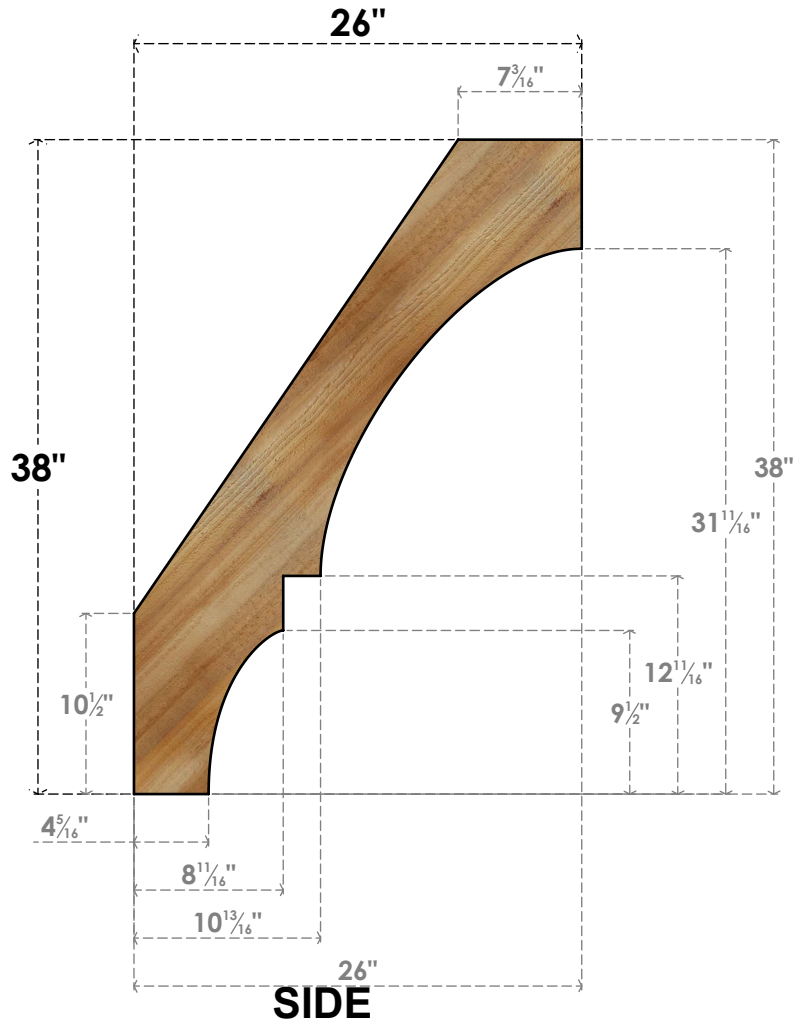

BRC04X26X38BOA00RWR

4"W X 26"D X 38"H BALBOA ROUGH SAWN BRACE, WESTERN RED CEDAR

EKENA MILLWORK
 2300 WEST MAIN ST.
 CLARKSVILLE, TX 75426
 TOLL FREE: 866-607-0453
 WWW.EKENAMILLWORK.COM

NOTES

1. INSTALLATION TO BE COMPLETED IN ACCORDANCE WITH MANUFACTURER'S SPECIFICATIONS.
2. DRAWING MAY NOT BE TO SCALE
3. THIS DRAWING IS INTENDED FOR DESIGN AND PLANNING PURPOSES ONLY.
4. ALL INFORMATION CONTAINED HEREIN WAS CURRENT AT THE TIME OF DEVELOPMENT BUT MUST BE REVIEWED AND APPROVED BY THE PRODUCT MANUFACTURER TO BE CONSIDERED ACCURATE.
5. PRODUCTS ARE NOT KILN DRIED. THIS ITEM IS UNIQUE AND WILL CONTAIN THE NATURAL VARIATIONS THAT THE WOOD SPECIES OFFERS. THIS MAY RESULT IN VARIATIONS UP TO 1/4"