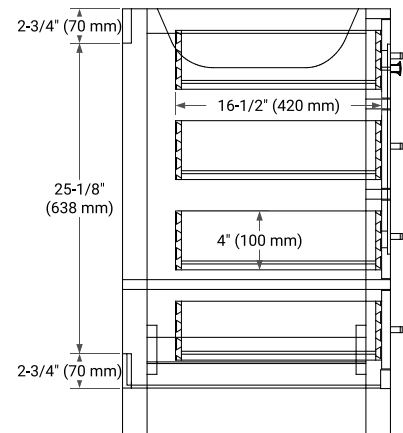

## BASE CABINET DIMENSIONS

54" W x 21.5" D x 34.5" H

## SIDE VIEW

## PLAN VIEW

## OVERALL DIMENSIONS

55" W x 22" D x 1.5" H