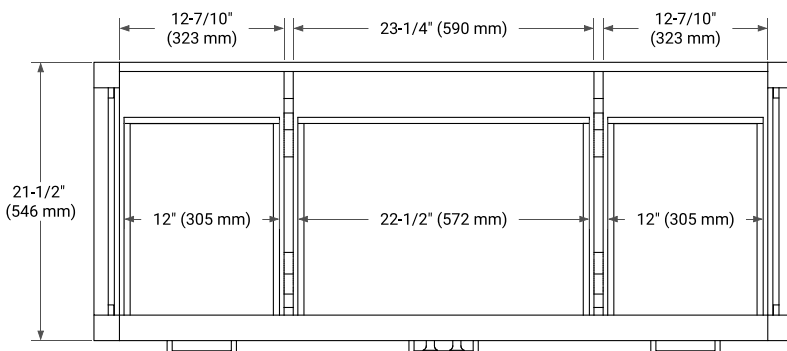

54" SINGLE SINK BASE CABINET

BASE CABINET DIMENSIONS

54" W x 21.5" D x 34.5" H

FEATURES

- Solid wood frame & plywood panels
- Dovetail drawers and joints
- Soft closing doors & drawers

HARDWARE FINISHES*

Brushed Nickel   Satin Brass   Matte Black   Polished Chrome

Hardware comes preinstalled with the illustrated option. Other finishes are available on our online store if you prefer a different one.

AVAILABLE COLORS

White   Grey   Midnight Blue   Espresso   Oak

FRONT VIEW

SIDE VIEW

PLAN VIEW