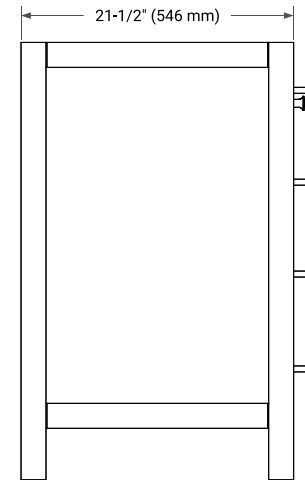

54" SINGLE SINK BASE CABINET

BASE CABINET DIMENSIONS

54" W x 21.5" D x 34.5" H

FEATURES

- Solid wood frame & plywood panels
- Dovetail drawers and joints
- Soft closing doors & drawers

HARDWARE FINISHES*

Brushed Nickel   Satin Brass   Matte Black   Polished Chrome

Hardware comes preinstalled with the illustrated option. Other finishes are available on our online store if you prefer a different one.

AVAILABLE COLORS

White   Grey   Midnight Blue   Espresso   Oak

FRONT VIEW

SIDE VIEW

PLAN VIEW