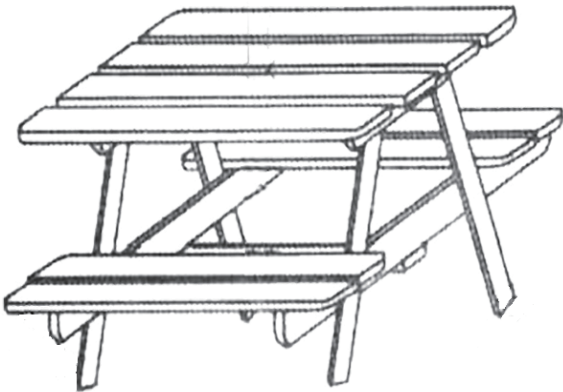

SKU:ODF-KID-PICNIC ASSEMBLY INSTRUCTION

Parts List:

A 6pcs 	F 4pcs 	G 2pcs 	
B 2pcs 			
C 1pc 			
D 2pcs 	E 2pcs 	H 16pcs 	J 38pcs

Assembly:

1

ATTENTION:
The edge with radian

2

ATTENTION:
The edge with radian

3

ATTENTION:
The edge with radian

4

5

6

WARNING :

- 1.This is not a toy-must be assembled by an adult.
- 2.Adult to read and follow these instructions and keep them for future reference.
- 3.Age Suitability-3 to 8 years.
- 4.Pls carry out checks and maintenance of main parts at regular intervals.If these checks are not carried out,the product may cause a fall or overturn.
- 5.Warning! Not suitable for children under 3 years due to small parts.
- 6.This item is not designed for children to stand or climb on.
- 7.Maximum weight capacity:100KGS.
- 8.This product should be used by children under the supervision of an adult.