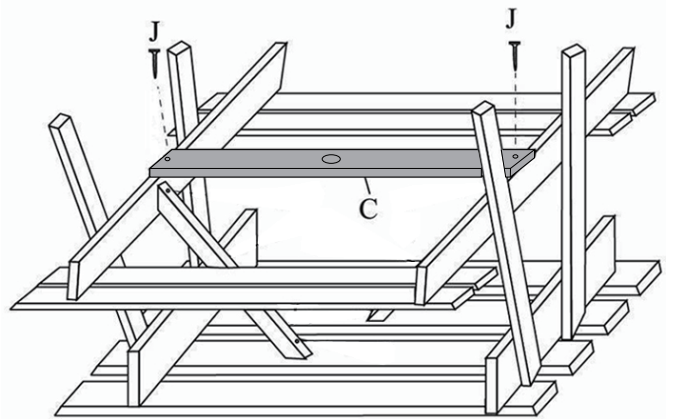

SKU:ODF-KID-PICNIC ASSEMBLY INSTRUCTION

Parts List:

A 6pcs 	F 4pcs 	G 2pcs 	
B 2pcs 			
C 1pc 			
D 2pcs 	E 2pcs 	H 16pcs 	J 38pcs

Assembly:

1

ATTENTION:
The edge with radian

2

ATTENTION:
The edge with radian

3

ATTENTION:
The edge with radian

4

5

6

WARNING :

- 1.This is not a toy-must be assembled by an adult.
- 2.Adult to read and follow these instructions and keep them for future reference.
- 3.Age Suitability-3 to 8 years.
- 4.Pls carry out checks and maintenance of main parts at regular intervals.If these checks are not carried out,the product may cause a fall or overturn.
- 5.Warning! Not suitable for children under 3 years due to small parts.
- 6.This item is not designed for children to stand or climb on.
- 7.Maximum weight capacity:100KGS.
- 8.This product should be used by children under the supervision of an adult.