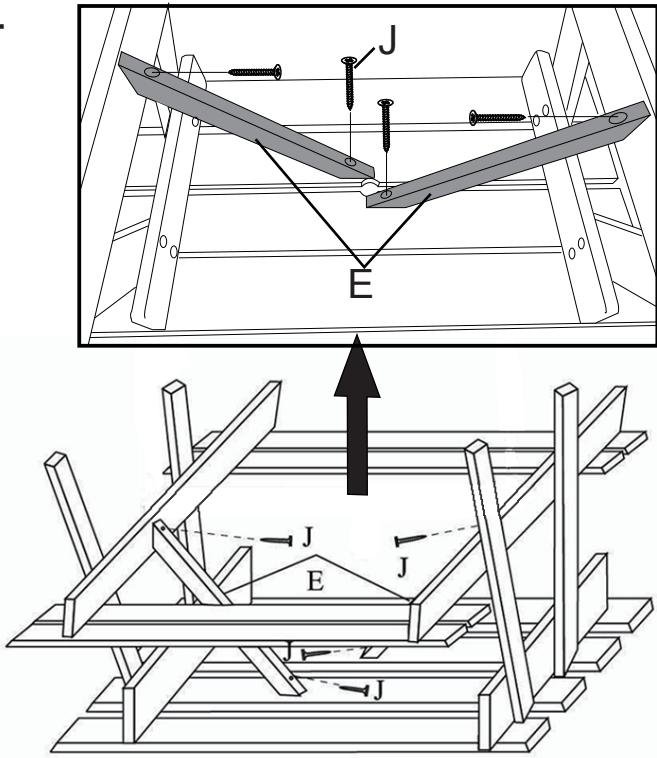

SKU:ODF-KID-PICNIC ASSEMBLY INSTRUCTION

Parts List:

A 6pcs 	F 4pcs 	G 2pcs 	
B 2pcs 			
C 1pc 			
D 2pcs 	E 2pcs 	H 16pcs 	J 38pcs

Assembly:

1

ATTENTION:
The edge with radian

2

ATTENTION:
The edge with radian

3

ATTENTION:
The edge with radian

4

5

6

WARNING :

- 1.This is not a toy-must be assembled by an adult.
- 2.Adult to read and follow these instructions and keep them for future reference.
- 3.Age Suitability-3 to 8 years.
- 4.Pls carry out checks and maintenance of main parts at regular intervals.If these checks are not carried out,the product may cause a fall or overturn.
- 5.Warning! Not suitable for children under 3 years due to small parts.
- 6.This item is not designed for children to stand or climb on.
- 7.Maximum weight capacity:100KGS.
- 8.This product should be used by children under the supervision of an adult.