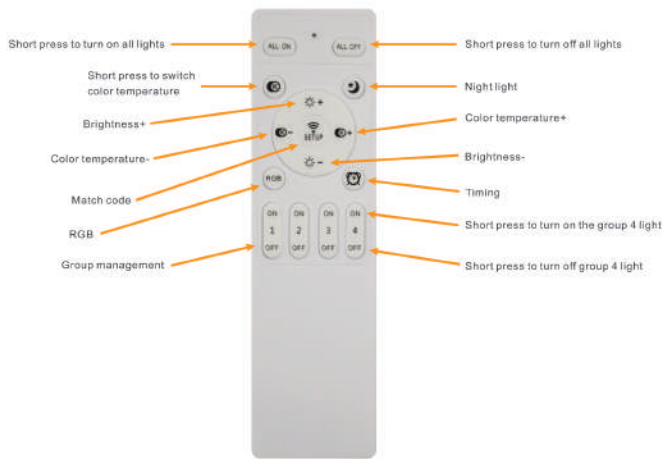

Remote control instruction

Instructions:

1. Remote control code matching:

Press the "setup" key within 5 seconds after turning on the light until the light flashes.

2. Grouping code:

Press and hold the "1 / 2 / 3 / 4 group on and off" keys at the same time within 5 seconds after turning on the lamp until the lamp flashes, and then the lamps can be controlled in groups.

3. Remote control code clearing:

Press and hold the all on key for 5 seconds until the light flashes.

4. Timing settings:

Press the timer key and the lamp will flash once, and the lamp will automatically turn off after 60 seconds.

5. Remote locking and recovery:

When not in use, press the other group keys "1 / 2 / 3 / 4 group on" and "off" to lock the remote control.

Press "alloff" to turn it off, and then press "Allon" to turn on the light to resume use.