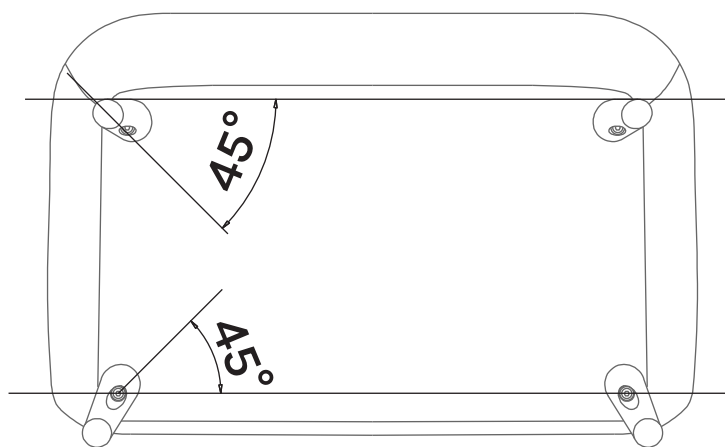

Sam's Pets

DOG BED INSTALLATION

SP-DB1298BL

Back

Front

PARTS:

A x 1 D x 4

B x 4 E x 1

C x 4