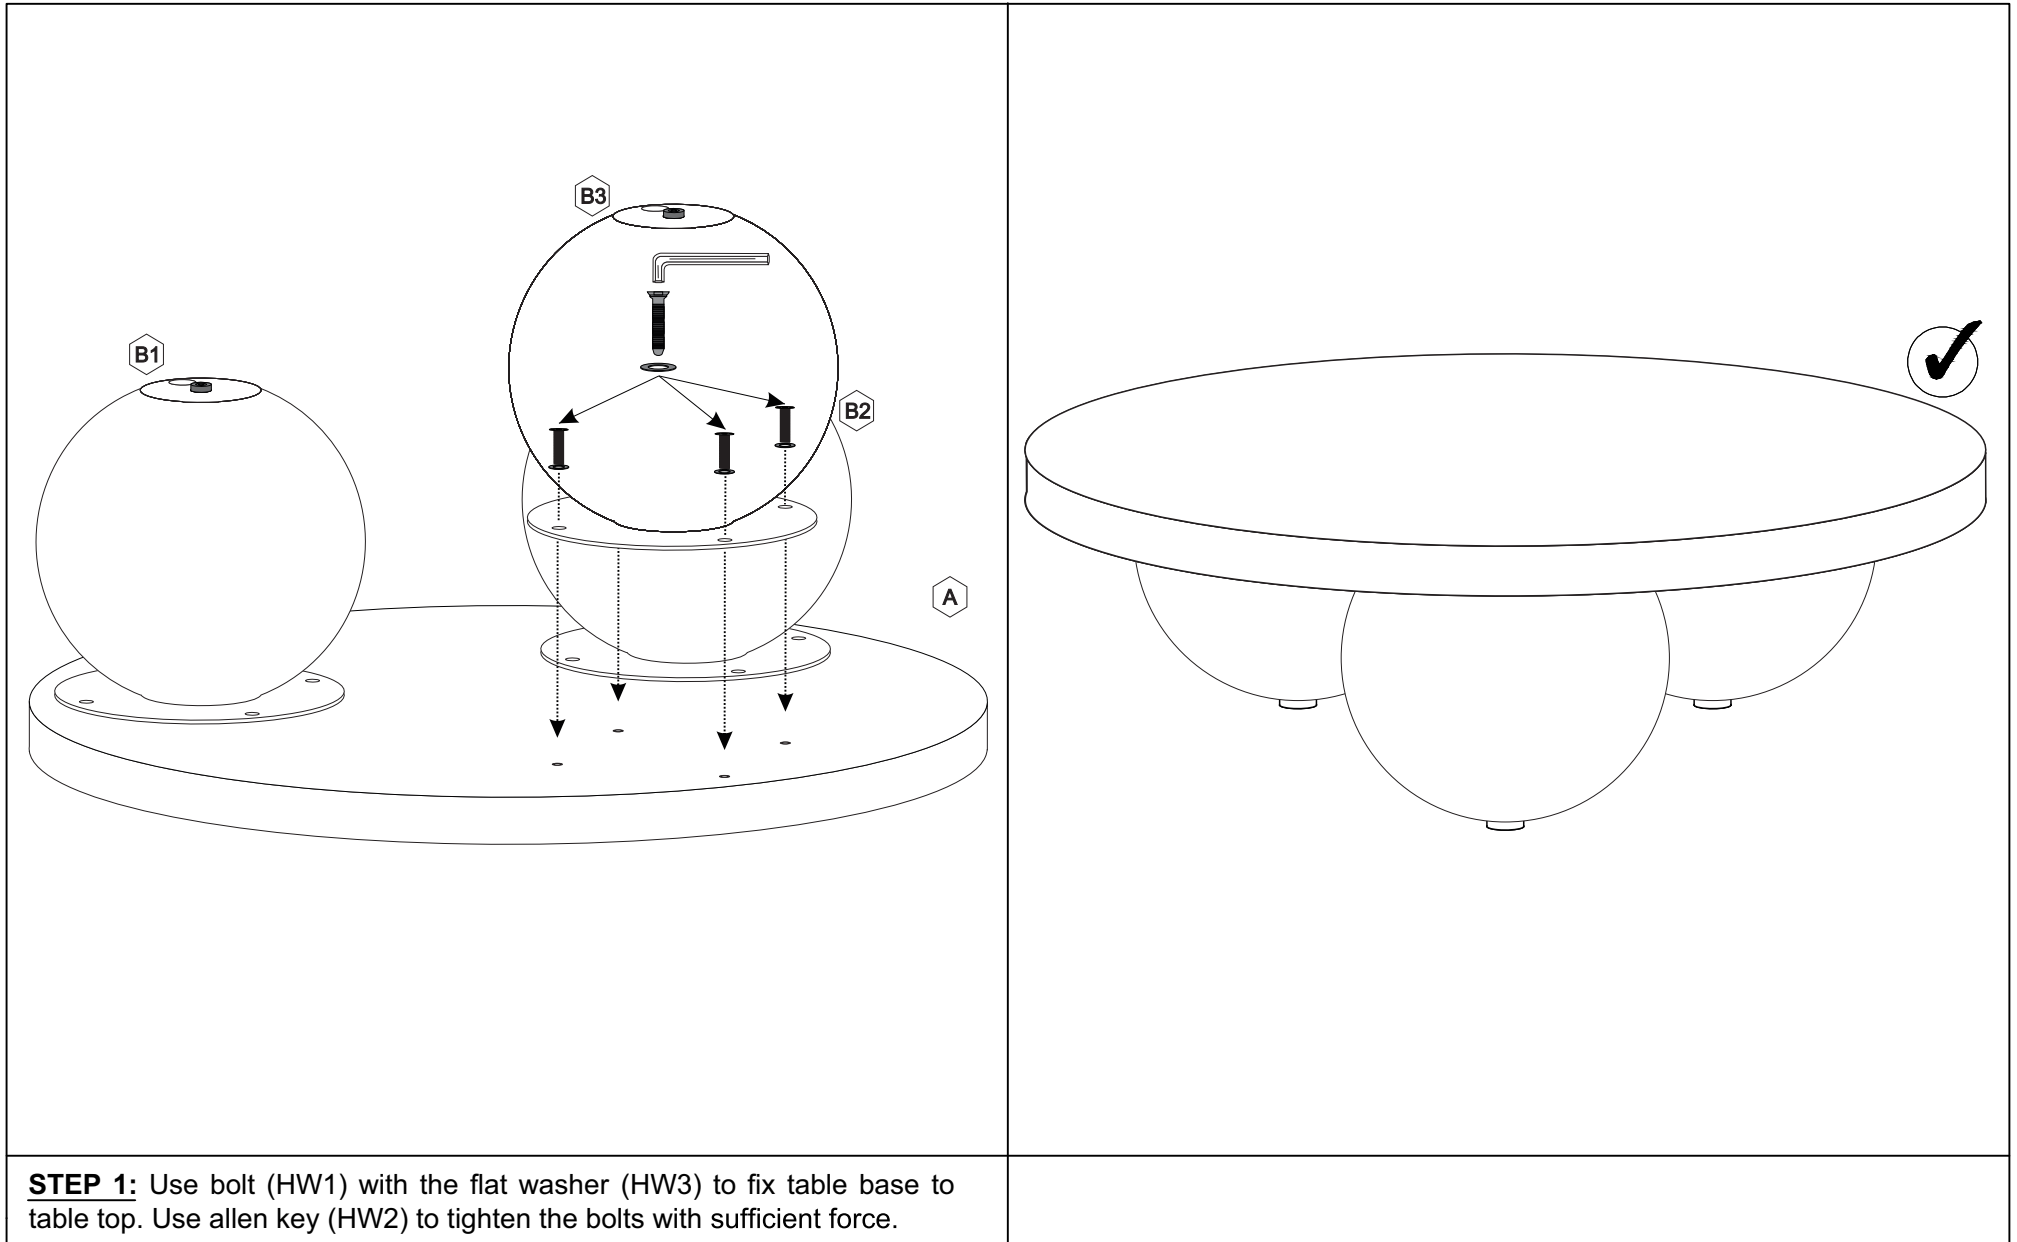

## Part List and Hardware List

PIECE	DESCRIPTION	PICTURES	QUANTITY
A	TABLE TOP		1x
B	TABLE BASE		3x
HW1	BOLT	 Ø8x25	12x
HW2	ALLEN KEY	 Ø4x60	1x
HW3	FLAT WASHER	 Ø25x2.5	12x

 **SAFAVIEH**  
**OUTDOOR**

Item ID: PAT6214

Product Dimension: 37.8 x 37.8 x 14.6"

 **WARNING** 

Weight Capacity: 330 lbs

Warning: Do not stand on Table

Warning: Do not over torque bolts

**STEP 1:** Use bolt (HW1) with the flat washer (HW3) to fix table base to table top. Use allen key (HW2) to tighten the bolts with sufficient force.