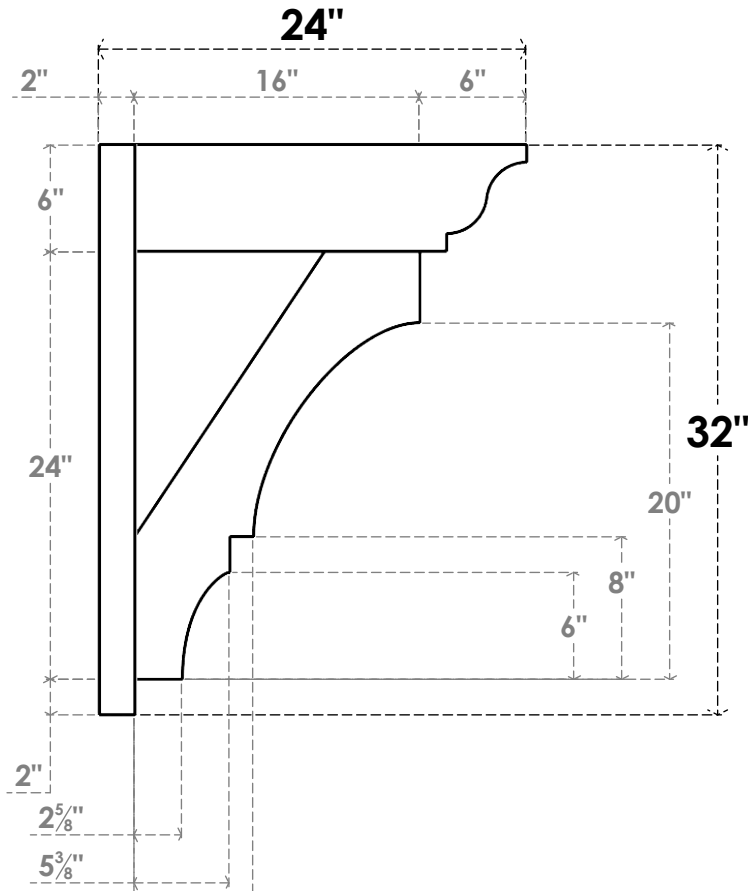

ITEM NUMBER: OUTUROC060X080X24000X32000X060X020X060BOA04RCPR

6"W TOP X 8"W BACK X 24"D X 32"H X 6"T TOP X 2"T BACK TIMBERTHANE ROUGH CEDAR BALBOA FAUX WOOD OPEN OUTLOOKER, TRADITIONAL TOP AND BLOCK BACK, 6"W CLOSED BRACE, PRIMED TAN

SIDE PROFILE

FRONT PROFILE

ISOMETRIC

GENERATED DATE : 07/05/2023

EKENA MILLWORK
2300 WEST MAIN ST.
CLARKSVILLE, TX 75426
TOLL FREE: 866-607-0453
WWW.EKENAMILLWORK.COM

NOTES

1. INSTALLATION TO BE COMPLETED IN ACCORDANCE WITH MANUFACTURER'S SPECIFICATIONS.
2. DRAWING MAY NOT BE TO SCALE
3. THIS DRAWING IS INTENDED FOR DESIGN AND PLANNING PURPOSES ONLY.
4. ALL INFORMATION CONTAINED HEREIN WAS CURRENT AT THE TIME OF DEVELOPMENT BUT MUST BE REVIEWED AND APPROVED BY THE PRODUCT MANUFACTURER TO BE CONSIDERED ACCURATE.
5. TIMBERTHANE ARCHITECTURAL PRODUCTS ARE MADE FROM HIGH DENSITY URETHANE AND COME FACTORY PRIMED