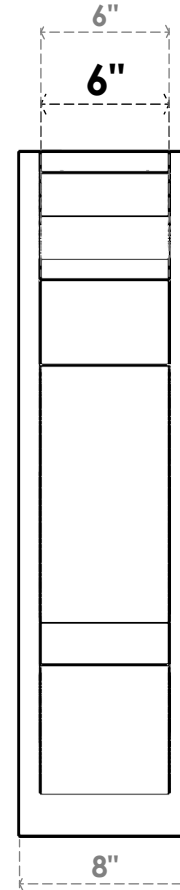

ITEM NUMBER: OUTUROC060X080X24000X32000X060X020X060BOA04RCPR

6"W TOP X 8"W BACK X 24"D X 32"H X 6"T TOP X 2"T BACK TIMBERTHANE ROUGH CEDAR BALBOA FAUX WOOD OPEN OUTLOOKER, TRADITIONAL TOP AND BLOCK BACK, 6"W CLOSED BRACE, PRIMED TAN

SIDE PROFILE

FRONT PROFILE

ISOMETRIC

GENERATED DATE : 07/05/2023

EKENA MILLWORK
2300 WEST MAIN ST.
CLARKSVILLE, TX 75426
TOLL FREE: 866-607-0453
WWW.EKENAMILLWORK.COM

NOTES

1. INSTALLATION TO BE COMPLETED IN ACCORDANCE WITH MANUFACTURER'S SPECIFICATIONS.
2. DRAWING MAY NOT BE TO SCALE
3. THIS DRAWING IS INTENDED FOR DESIGN AND PLANNING PURPOSES ONLY.
4. ALL INFORMATION CONTAINED HEREIN WAS CURRENT AT THE TIME OF DEVELOPMENT BUT MUST BE REVIEWED AND APPROVED BY THE PRODUCT MANUFACTURER TO BE CONSIDERED ACCURATE.
5. TIMBERTHANE ARCHITECTURAL PRODUCTS ARE MADE FROM HIGH DENSITY URETHANE AND COME FACTORY PRIMED