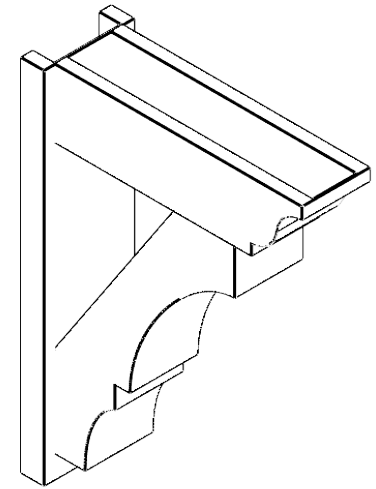

ITEM NUMBER: OUTUROC060X080X24000X32000X060X020X060BOA04RCPR

6"W TOP X 8"W BACK X 24"D X 32"H X 6"T TOP X 2"T BACK TIMBERTHANE ROUGH CEDAR BALBOA FAUX WOOD OPEN OUTLOOKER, TRADITIONAL TOP AND BLOCK BACK, 6"W CLOSED BRACE, PRIMED TAN

SIDE PROFILE

FRONT PROFILE

ISOMETRIC

GENERATED DATE : 07/05/2023

EKENA MILLWORK
2300 WEST MAIN ST.
CLARKSVILLE, TX 75426
TOLL FREE: 866-607-0453
WWW.EKENAMILLWORK.COM

NOTES

1. INSTALLATION TO BE COMPLETED IN ACCORDANCE WITH MANUFACTURER'S SPECIFICATIONS.
2. DRAWING MAY NOT BE TO SCALE
3. THIS DRAWING IS INTENDED FOR DESIGN AND PLANNING PURPOSES ONLY.
4. ALL INFORMATION CONTAINED HEREIN WAS CURRENT AT THE TIME OF DEVELOPMENT BUT MUST BE REVIEWED AND APPROVED BY THE PRODUCT MANUFACTURER TO BE CONSIDERED ACCURATE.
5. TIMBERTHANE ARCHITECTURAL PRODUCTS ARE MADE FROM HIGH DENSITY URETHANE AND COME FACTORY PRIMED