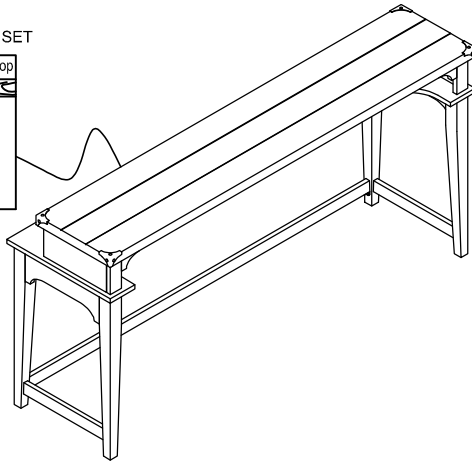

# ASSEMBLY INSTRUCTION

Console Table

Thank you for purchasing this quality product. Be sure to check all packing material carefully for small parts which may have come loose inside the carton during shipment. Identify, count all parts and compare with below parts list.

SAFETY BRACKETS SET

No.	Hardware		Q'ty
A		Bolt Ø1/4" X 5/8"	4 Pcs
B		Bolt Ø1/4" X 1-1/4"	12 Pcs
C		Spring Washer Ø1/4"	16 Pcs
D		Flat Washer Ø1/4"	16 Pcs
E		Allen Wrench Ø4mm	1 Pc
F		Bracket	2 Pcs