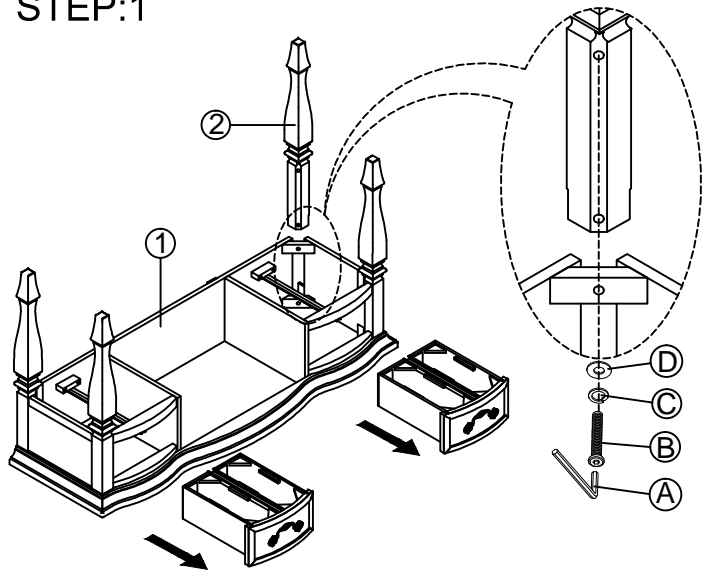

ASSEMBLY INSTRUCTION

STEP:1

STEP:2

STEP:3

ASSEMBLY COMPLETED

PART LIST

1- TOP (1PC)

2- LEG (4PCS)

3- MIRROR (1PC)

4- MIRROR SUPPORT(2PCS)

HARDWARE LIST

NO	DESCRIPTION		
A	ALLEN KEY		1PC
B	JCBC BOLT(Ø1/4"*45mm)		8PCS
C	SPRING WASHER (Ø1/4"*Ø12mm)		8PCS
D	FLAT WASHER (Ø1/4"*Ø19mm)		8PCS
E	SCREWS Ø8*Ø4*L25mm		8PCS

ASSEMBLY INSTRUCTION

STEP:1

STEP:2

ASSEMBLY COMPLETED

PART LIST

1- TOP (1PC)

2- LEG (4PCS)

HARDWARE LIST

NO	DESCRIPTION		
A	ALLEN KEY		1PC
B	JCBC BOLT(Ø1/4**45mm)		8PCS
C	SPRING WASHER (Ø1/4**Ø12mm)		8PCS
D	FLAT WASHER (Ø1/4**Ø19mm)		8PCS