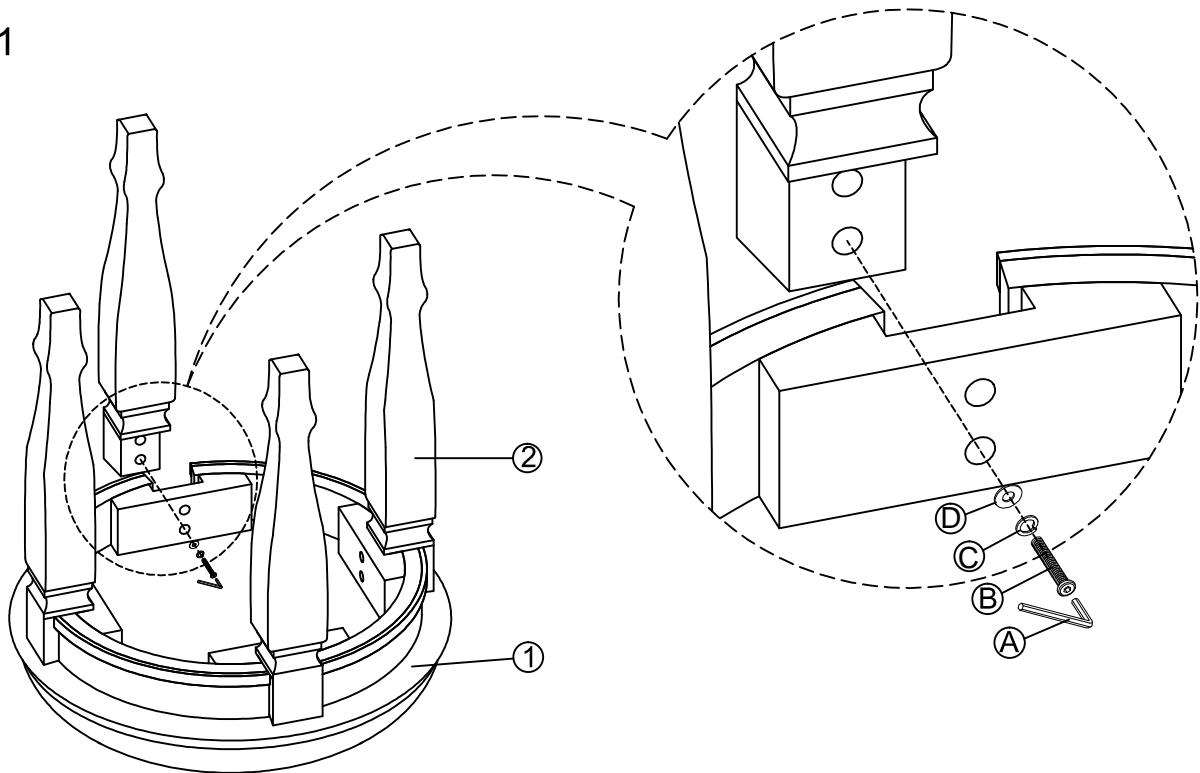

ASSEMBLY INSTRUCTION

STEP:1

STEP:2

STEP:3

ASSEMBLY COMPLETED

PART LIST

1- TOP (1PC)

2- LEG (4PCS)

3- MIRROR (1PC)

4- MIRROR SUPPORT(2PCS)

HARDWARE LIST

NO	DESCRIPTION		
A	ALLEN KEY		1PC
B	JCBC BOLT(Ø1/4"*45mm)		8PCS
C	SPRING WASHER (Ø1/4"*Ø12mm)		8PCS
D	FLAT WASHER (Ø1/4"*Ø19mm)		8PCS
E	SCREWS Ø8*Ø4*L25mm		8PCS

ASSEMBLY INSTRUCTION

STEP:1

STEP:2

ASSEMBLY COMPLETED

PART LIST

1- TOP (1PC)

2- LEG (4PCS)

HARDWARE LIST

NO	DESCRIPTION		
A	ALLEN KEY		1PC
B	JCBC BOLT(Ø1/4**45mm)		8PCS
C	SPRING WASHER (Ø1/4**Ø12mm)		8PCS
D	FLAT WASHER (Ø1/4**Ø19mm)		8PCS