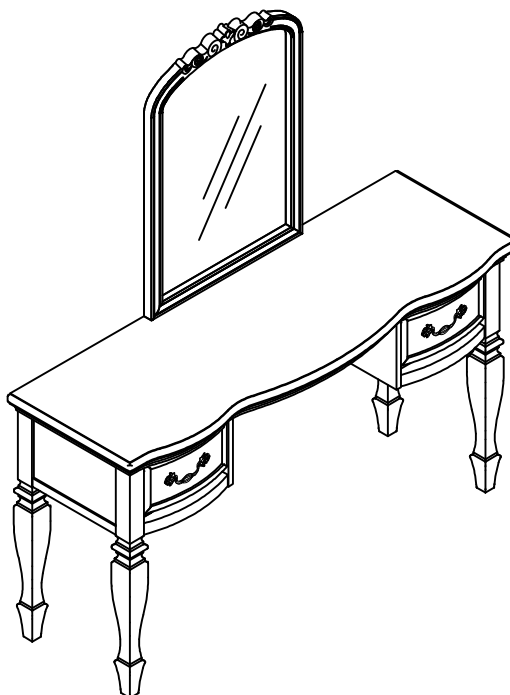

ASSEMBLY INSTRUCTION

STEP:1

STEP:2

STEP:3

ASSEMBLY COMPLETED

PART LIST

1- TOP (1PC)

2- LEG (4PCS)

3- MIRROR (1PC)

4- MIRROR SUPPORT(2PCS)

HARDWARE LIST

NO	DESCRIPTION		
A	ALLEN KEY		1PC
B	JCBC BOLT(Ø1/4"*45mm)		8PCS
C	SPRING WASHER (Ø1/4"*Ø12mm)		8PCS
D	FLAT WASHER (Ø1/4"*Ø19mm)		8PCS
E	SCREWS Ø8*Ø4*L25mm		8PCS

ASSEMBLY INSTRUCTION

STEP:1

STEP:2

ASSEMBLY COMPLETED

PART LIST

1- TOP (1PC)

2- LEG (4PCS)

HARDWARE LIST

NO	DESCRIPTION		
A	ALLEN KEY		1PC
B	JCBC BOLT(Ø1/4**45mm)		8PCS
C	SPRING WASHER (Ø1/4**Ø12mm)		8PCS
D	FLAT WASHER (Ø1/4**Ø19mm)		8PCS