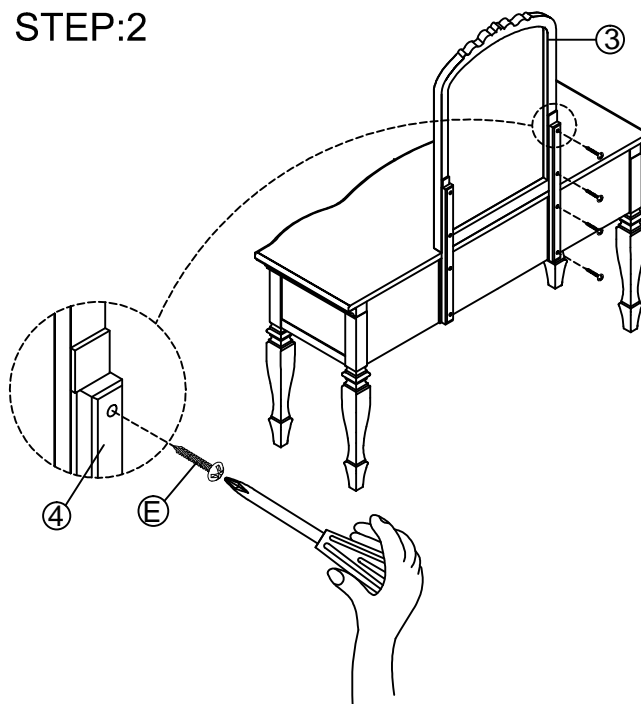

ASSEMBLY INSTRUCTION

STEP:1

STEP:2

STEP:3

ASSEMBLY COMPLETED

PART LIST

1- TOP (1PC)

2- LEG (4PCS)

3- MIRROR (1PC)

4- MIRROR SUPPORT(2PCS)

HARDWARE LIST

NO	DESCRIPTION		
A	ALLEN KEY		1PC
B	JCBC BOLT(Ø1/4"*45mm)		8PCS
C	SPRING WASHER (Ø1/4"*Ø12mm)		8PCS
D	FLAT WASHER (Ø1/4"*Ø19mm)		8PCS
E	SCREWS Ø8*Ø4*L25mm		8PCS

ASSEMBLY INSTRUCTION

STEP:1

STEP:2

ASSEMBLY COMPLETED

PART LIST

1- TOP (1PC)

2- LEG (4PCS)

HARDWARE LIST

NO	DESCRIPTION		
A	ALLEN KEY		1PC
B	JCBC BOLT(Ø1/4**45mm)		8PCS
C	SPRING WASHER (Ø1/4**Ø12mm)		8PCS
D	FLAT WASHER (Ø1/4**Ø19mm)		8PCS