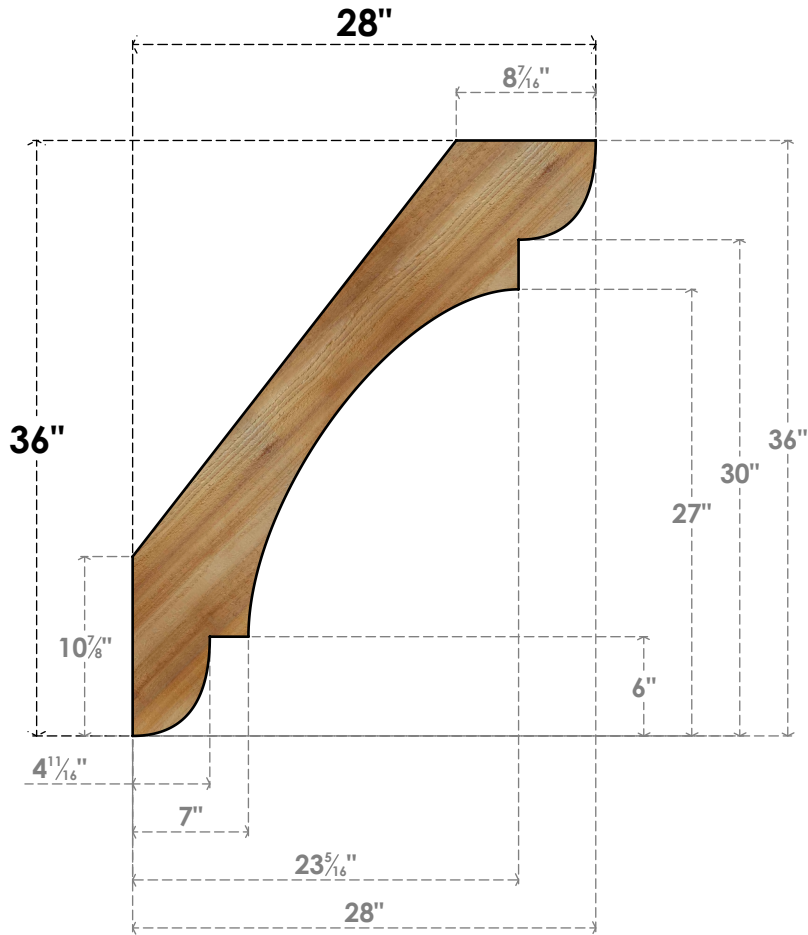

# BRC06X28X36OLY00RWR

6"W X 28"D X 36"H OLYMPIC ROUGH SAWN BRACE, WESTERN RED CEDAR

**SIDE**

**FRONT**

EKENA MILLWORK  
 2300 WEST MAIN ST.  
 CLARKSVILLE, TX 75426  
 TOLL FREE: 866-607-0453  
 WWW.EKENAMILLWORK.COM

**NOTES**

1. INSTALLATION TO BE COMPLETED IN ACCORDANCE WITH MANUFACTURER'S SPECIFICATIONS.
2. DRAWING MAY NOT BE TO SCALE
3. THIS DRAWING IS INTENDED FOR DESIGN AND PLANNING PURPOSES ONLY.
4. ALL INFORMATION CONTAINED HEREIN WAS CURRENT AT THE TIME OF DEVELOPMENT BUT MUST BE REVIEWED AND APPROVED BY THE PRODUCT MANUFACTURER TO BE CONSIDERED ACCURATE.
5. PRODUCTS ARE NOT KILN DRIED. THIS ITEM IS UNIQUE AND WILL CONTAIN THE NATURAL VARIATIONS THAT THE WOOD SPECIES OFFERS. THIS MAY RESULT IN VARIATIONS UP TO 1/4"