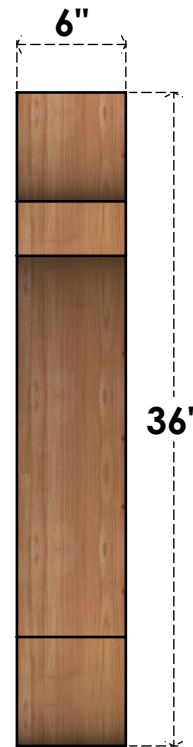

# BRC06X28X36OLY00RWR

6"W X 28"D X 36"H OLYMPIC ROUGH SAWN BRACE, WESTERN RED CEDAR

**SIDE**

**FRONT**

EKENA MILLWORK  
 2300 WEST MAIN ST.  
 CLARKSVILLE, TX 75426  
 TOLL FREE: 866-607-0453  
 WWW.EKENAMILLWORK.COM

**NOTES**

1. INSTALLATION TO BE COMPLETED IN ACCORDANCE WITH MANUFACTURER'S SPECIFICATIONS.
2. DRAWING MAY NOT BE TO SCALE
3. THIS DRAWING IS INTENDED FOR DESIGN AND PLANNING PURPOSES ONLY.
4. ALL INFORMATION CONTAINED HEREIN WAS CURRENT AT THE TIME OF DEVELOPMENT BUT MUST BE REVIEWED AND APPROVED BY THE PRODUCT MANUFACTURER TO BE CONSIDERED ACCURATE.
5. PRODUCTS ARE NOT KILN DRIED. THIS ITEM IS UNIQUE AND WILL CONTAIN THE NATURAL VARIATIONS THAT THE WOOD SPECIES OFFERS. THIS MAY RESULT IN VARIATIONS UP TO 1/4"