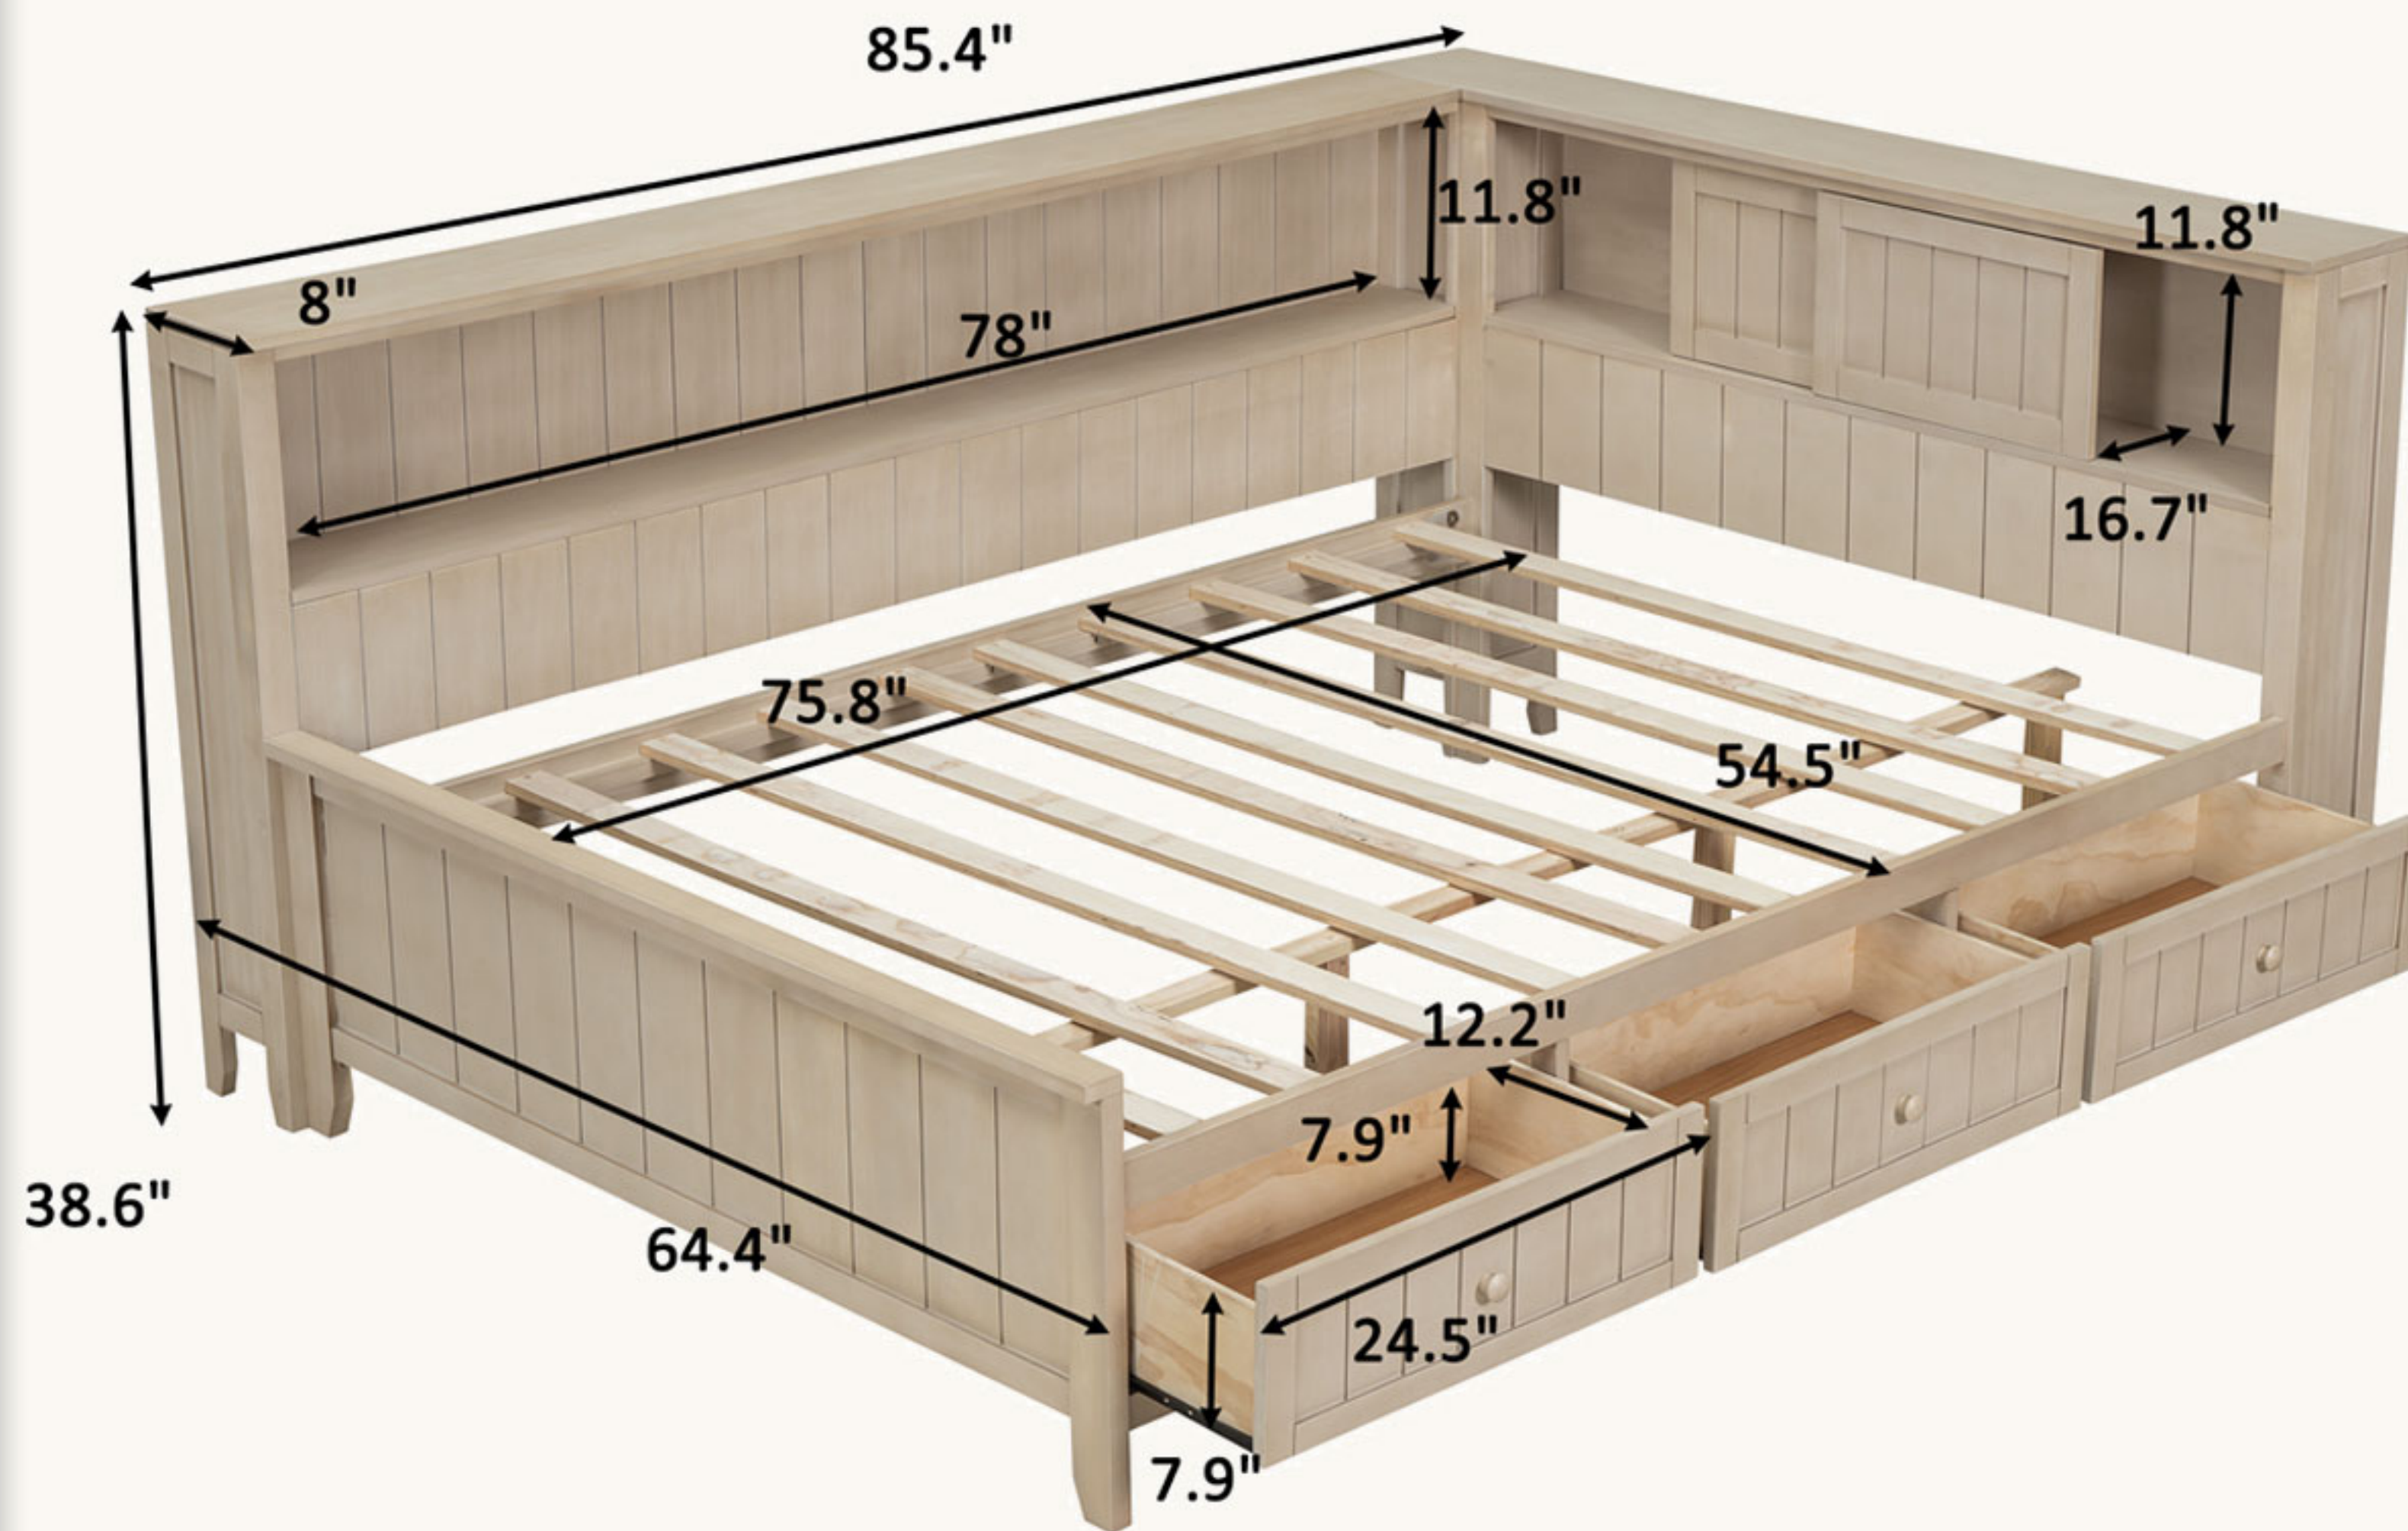

# Dimensional Details

## Product Dimensions

- Length (in.) :85.40
- Width (in.) :64.40
- Height (in.) :38.60
- Weight (lbs.):156.00

## Package Size

- Length (in.) :83.5
- Width (in.) :23
- Height (in.) :13.2
- Weight (lbs.):164.25