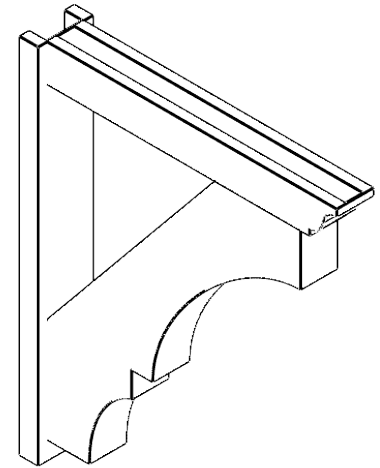

**ITEM NUMBER: OUTUROC040X060X34000X40000X040X020X040BOA04RCPR**

4"W TOP X 6"W BACK X 34"D X 40"H X 4"T TOP X 2"T BACK TIMBERTHANE ROUGH CEDAR BALBOA FAUX WOOD OPEN OUTLOOKER, TRADITIONAL TOP AND BLOCK BACK, 4"W CLOSED BRACE, PRIMED TAN

EKENA MILLWORK  
2300 WEST MAIN ST.  
CLARKSVILLE, TX 75426  
TOLL FREE: 866-607-0453  
WWW.EKENAMILLWORK.COM

**NOTES**

1. INSTALLATION TO BE COMPLETED IN ACCORDANCE WITH MANUFACTURER'S SPECIFICATIONS.
2. DRAWING MAY NOT BE TO SCALE
3. THIS DRAWING IS INTENDED FOR DESIGN AND PLANNING PURPOSES ONLY.
4. ALL INFORMATION CONTAINED HEREIN WAS CURRENT AT THE TIME OF DEVELOPMENT BUT MUST BE REVIEWED AND APPROVED BY THE PRODUCT MANUFACTURER TO BE CONSIDERED ACCURATE.
5. TIMBERTHANE ARCHITECTURAL PRODUCTS ARE MADE FROM HIGH DENSITY URETHANE AND COME FACTORY PRIMED