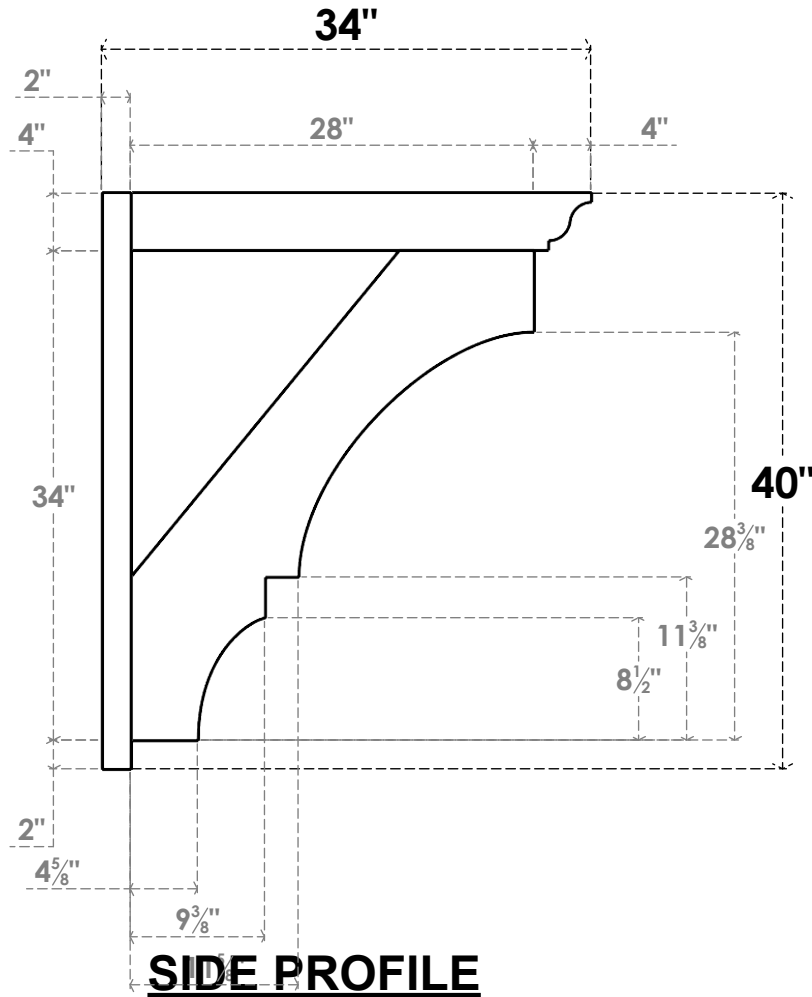

**ITEM NUMBER: OUTUROC040X060X34000X40000X040X020X040BOA04RCPR**

4"W TOP X 6"W BACK X 34"D X 40"H X 4"T TOP X 2"T BACK TIMBERTHANE ROUGH CEDAR BALBOA FAUX WOOD OPEN OUTLOOKER, TRADITIONAL TOP AND BLOCK BACK, 4"W CLOSED BRACE, PRIMED TAN