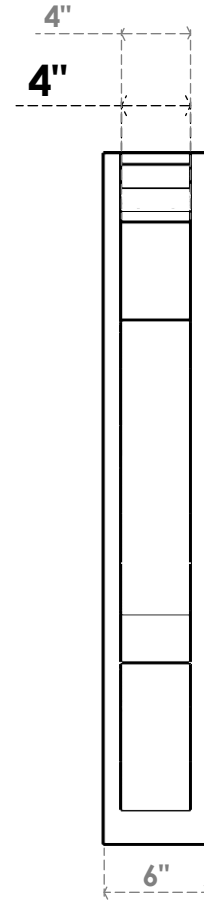

**ITEM NUMBER: OUTUROC040X060X34000X40000X040X020X040BOA04RCPR**

4"W TOP X 6"W BACK X 34"D X 40"H X 4"T TOP X 2"T BACK TIMBERTHANE ROUGH CEDAR BALBOA FAUX WOOD OPEN OUTLOOKER, TRADITIONAL TOP AND BLOCK BACK, 4"W CLOSED BRACE, PRIMED TAN

EKENA MILLWORK  
2300 WEST MAIN ST.  
CLARKSVILLE, TX 75426  
TOLL FREE: 866-607-0453  
WWW.EKENAMILLWORK.COM

**NOTES**

1. INSTALLATION TO BE COMPLETED IN ACCORDANCE WITH MANUFACTURER'S SPECIFICATIONS.
2. DRAWING MAY NOT BE TO SCALE
3. THIS DRAWING IS INTENDED FOR DESIGN AND PLANNING PURPOSES ONLY.
4. ALL INFORMATION CONTAINED HEREIN WAS CURRENT AT THE TIME OF DEVELOPMENT BUT MUST BE REVIEWED AND APPROVED BY THE PRODUCT MANUFACTURER TO BE CONSIDERED ACCURATE.
5. TIMBERTHANE ARCHITECTURAL PRODUCTS ARE MADE FROM HIGH DENSITY URETHANE AND COME FACTORY PRIMED