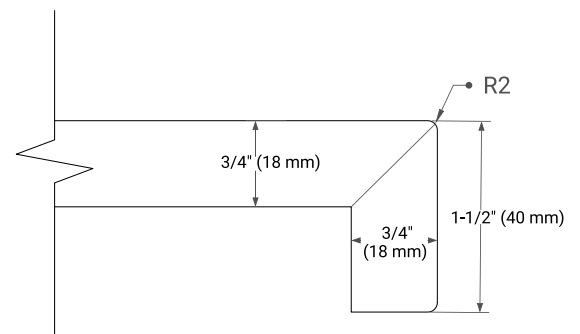

43" RIGHT RECTANGLE SINK COUNTERTOP WITH 1.5 IN. THICKNESS

OVERALL DIMENSIONS

43" W x 22" D x 1.5" H

COUNTERTOP OPTIONS

Carrara Marble

White Quartz

FEATURES

- Solid countertop with mitered edges & seams
- Undermount white rectangular sink
- Pre-drilled for 8" widespread faucet

INCLUDED

- Countertop
- Matching Backsplash
- Rectangle Sink

COUNTERTOP PLAN VIEW

EDGE SIDE VIEW

THREE DIMENSIONAL COUNTERTOP VIEW