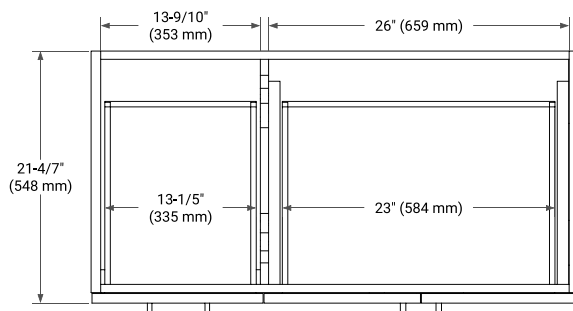

42" RIGHT OFFSET CABINET

BASE CABINET DIMENSIONS

42" W x 21.6" D x 34.5" H

FEATURES

- Solid wood frame & plywood panels
- Dovetail drawers and joints
- Soft closing doors & drawers

HARDWARE FINISHES*

Brushed Nickel Satin Brass Matte Black Polished Chrome

43" RIGHT RECTANGLE SINK COUNTERTOP WITH 1.5 IN. THICKNESS

OVERALL DIMENSIONS

43" W x 22" D x 1.5" H

COUNTERTOP OPTIONS

Carrara Marble

White Quartz

FEATURES

- Solid countertop with mitered edges & seams
- Undermount white rectangular sink
- Pre-drilled for 8" widespread faucet

INCLUDED

- Countertop
- Matching Backsplash
- Rectangle Sink

COUNTERTOP PLAN VIEW

EDGE SIDE VIEW

THREE DIMENSIONAL COUNTERTOP VIEW