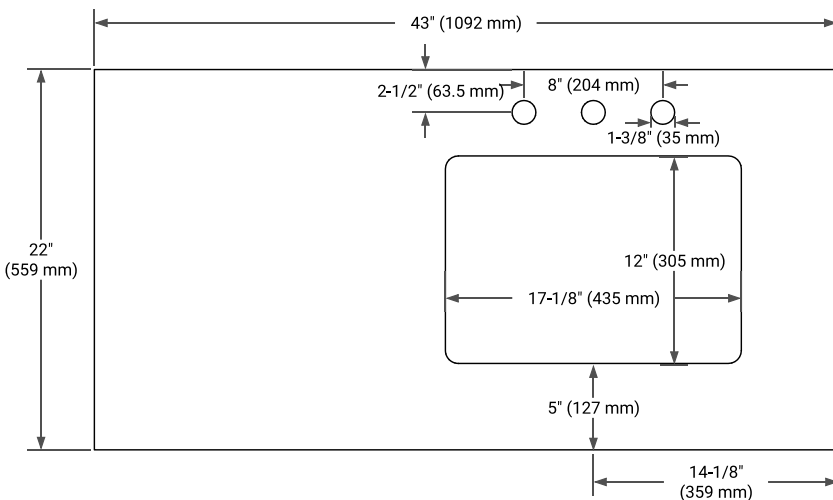

42" RIGHT OFFSET CABINET

BASE CABINET DIMENSIONS

42" W x 21.6" D x 34.5" H

FEATURES

- Solid wood frame & plywood panels
- Dovetail drawers and joints
- Soft closing doors & drawers

HARDWARE FINISHES*

Brushed Nickel Satin Brass Matte Black Polished Chrome

43" RIGHT RECTANGLE SINK COUNTERTOP WITH 1.5 IN. THICKNESS

OVERALL DIMENSIONS

43" W x 22" D x 1.5" H

COUNTERTOP OPTIONS

Carrara Marble

White Quartz

FEATURES

- Solid countertop with mitered edges & seams
- Undermount white rectangular sink
- Pre-drilled for 8" widespread faucet

INCLUDED

- Countertop
- Matching Backsplash
- Rectangle Sink

COUNTERTOP PLAN VIEW

EDGE SIDE VIEW

THREE DIMENSIONAL COUNTERTOP VIEW