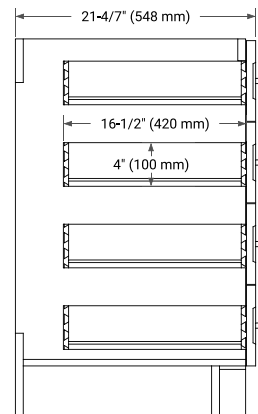

42" RIGHT OFFSET CABINET

BASE CABINET DIMENSIONS

42" W x 21.6" D x 34.5" H

FEATURES

- Solid wood frame & plywood panels
- Dovetail drawers and joints
- Soft closing doors & drawers

HARDWARE FINISHES*

Brushed Nickel Satin Brass Matte Black Polished Chrome

43" RIGHT RECTANGLE SINK COUNTERTOP WITH 1.5 IN. THICKNESS

OVERALL DIMENSIONS

43" W x 22" D x 1.5" H

COUNTERTOP OPTIONS

Carrara Marble

White Quartz

FEATURES

- Solid countertop with mitered edges & seams
- Undermount white rectangular sink
- Pre-drilled for 8" widespread faucet

INCLUDED

- Countertop
- Matching Backsplash
- Rectangle Sink

COUNTERTOP PLAN VIEW

EDGE SIDE VIEW

THREE DIMENSIONAL COUNTERTOP VIEW