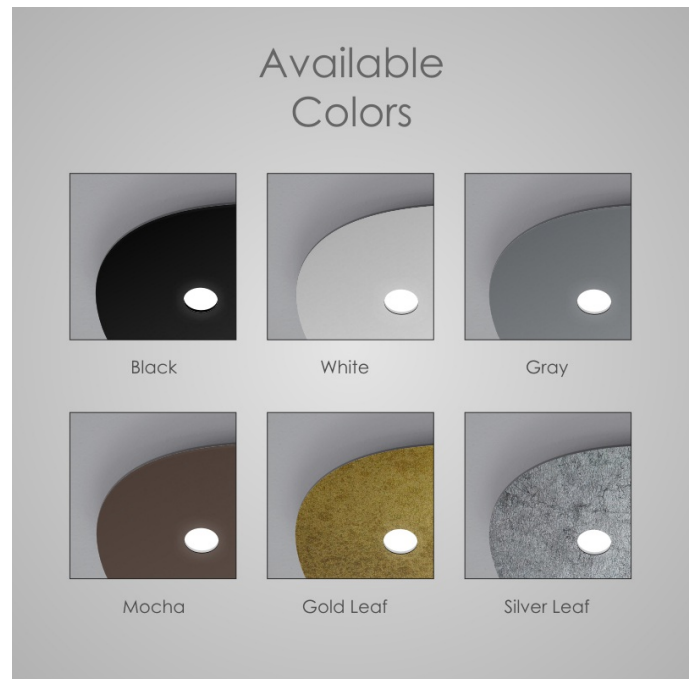

Certified by Standards
us CSA certified, listed to UL & CSA

Exact Measurements: Metric

Model:	D4-2030BLA
Installation:	Surface
Light Color:	Warm White
Color Temperature:	3000K
Delivered Lumen:	1050lm
Fixture Finish:	Black
Lamp Type:	LED
Number of LEDs:	3
Max Wattage Per Lamp:	4.5W
Total Wattage:	13.5W
Input Voltage:	120Vac
IP Rating:	IP20
Diameter:	32cm / 12 5/8"
Height:	3cm / 1 3/16"
Power Supply:	120V DIRECT LINE (operates without a driver)
Dimming:	It can be dimmed with ELV (Electronic Low Voltage Dimming) down to 20%