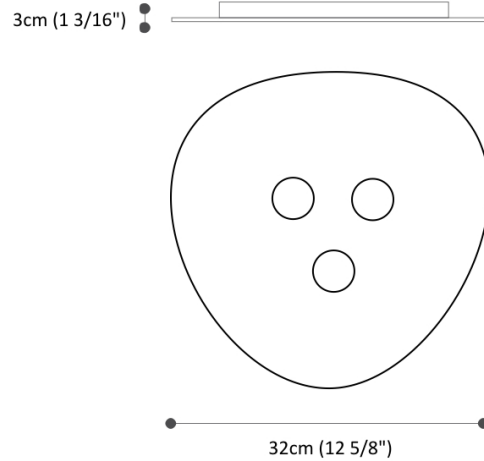

Date: _____ Project: _____

Fixture Type: _____ Specifier/Rep: _____